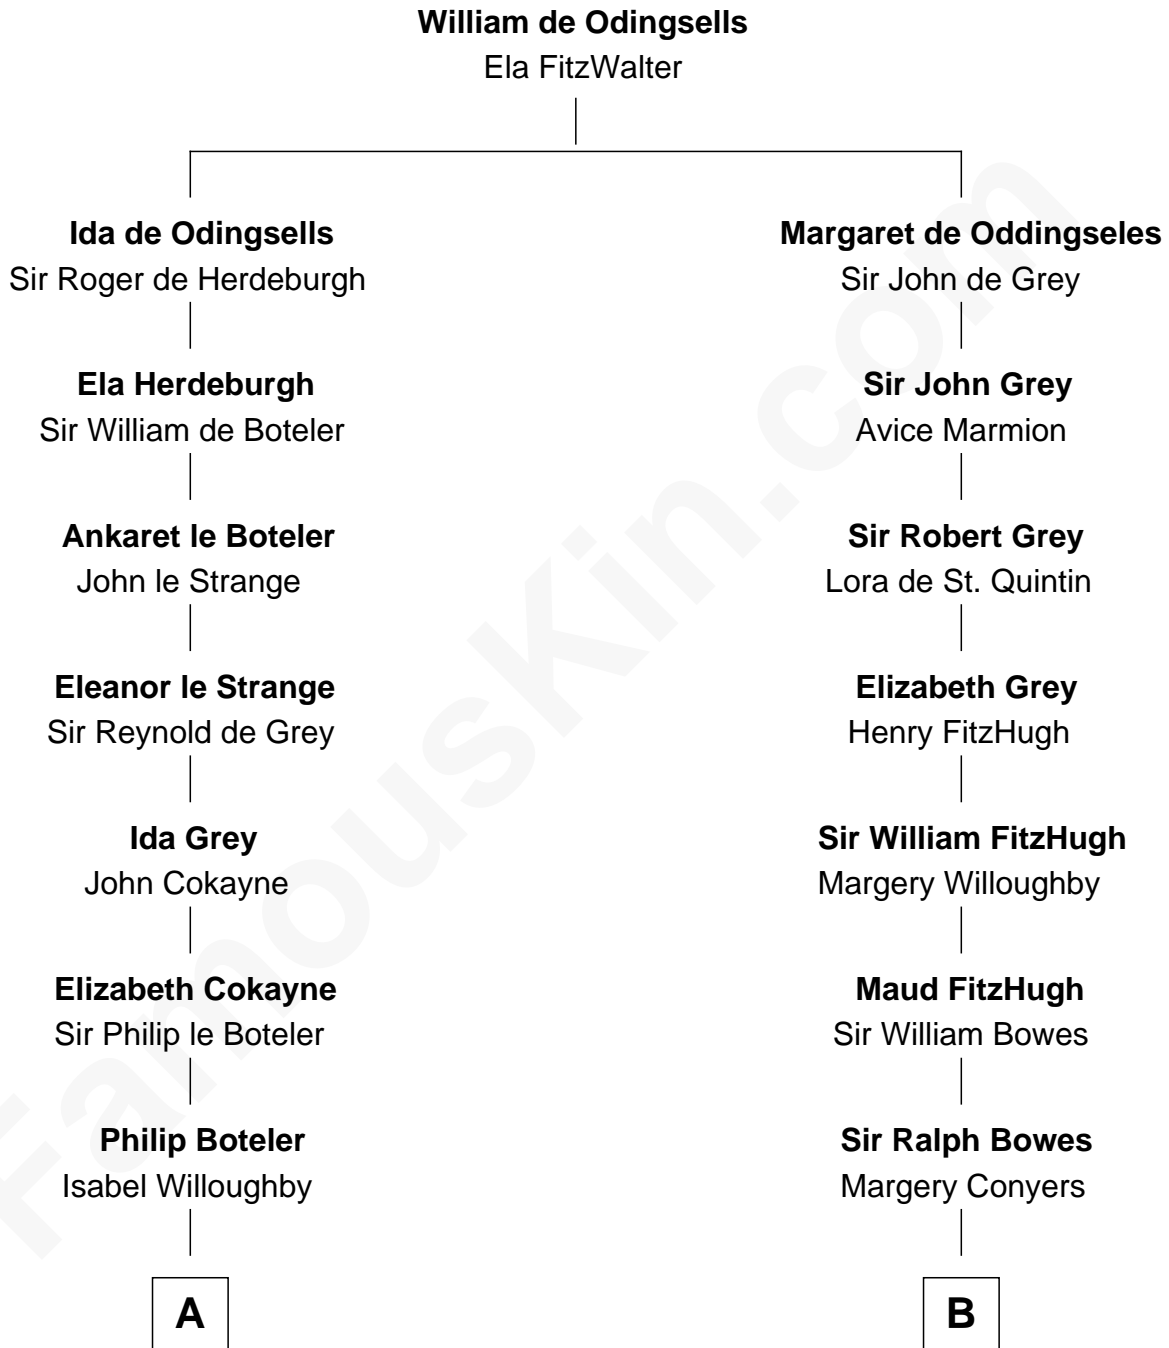

FamousKin.com

Relationship Chart of

Hetty Green

"The Witch of Wall Street"

20th cousin 1 time removed of

Sandra Day O'Connor

First Female U.S. Supreme Court Justice

C

Sarah Hicks

Gideon Howland

Gideon Howland

Mehitable Howland

Abby Slocum Howland

Edward Mott Robinson

Hetty Green

"The Witch of Wall Street"