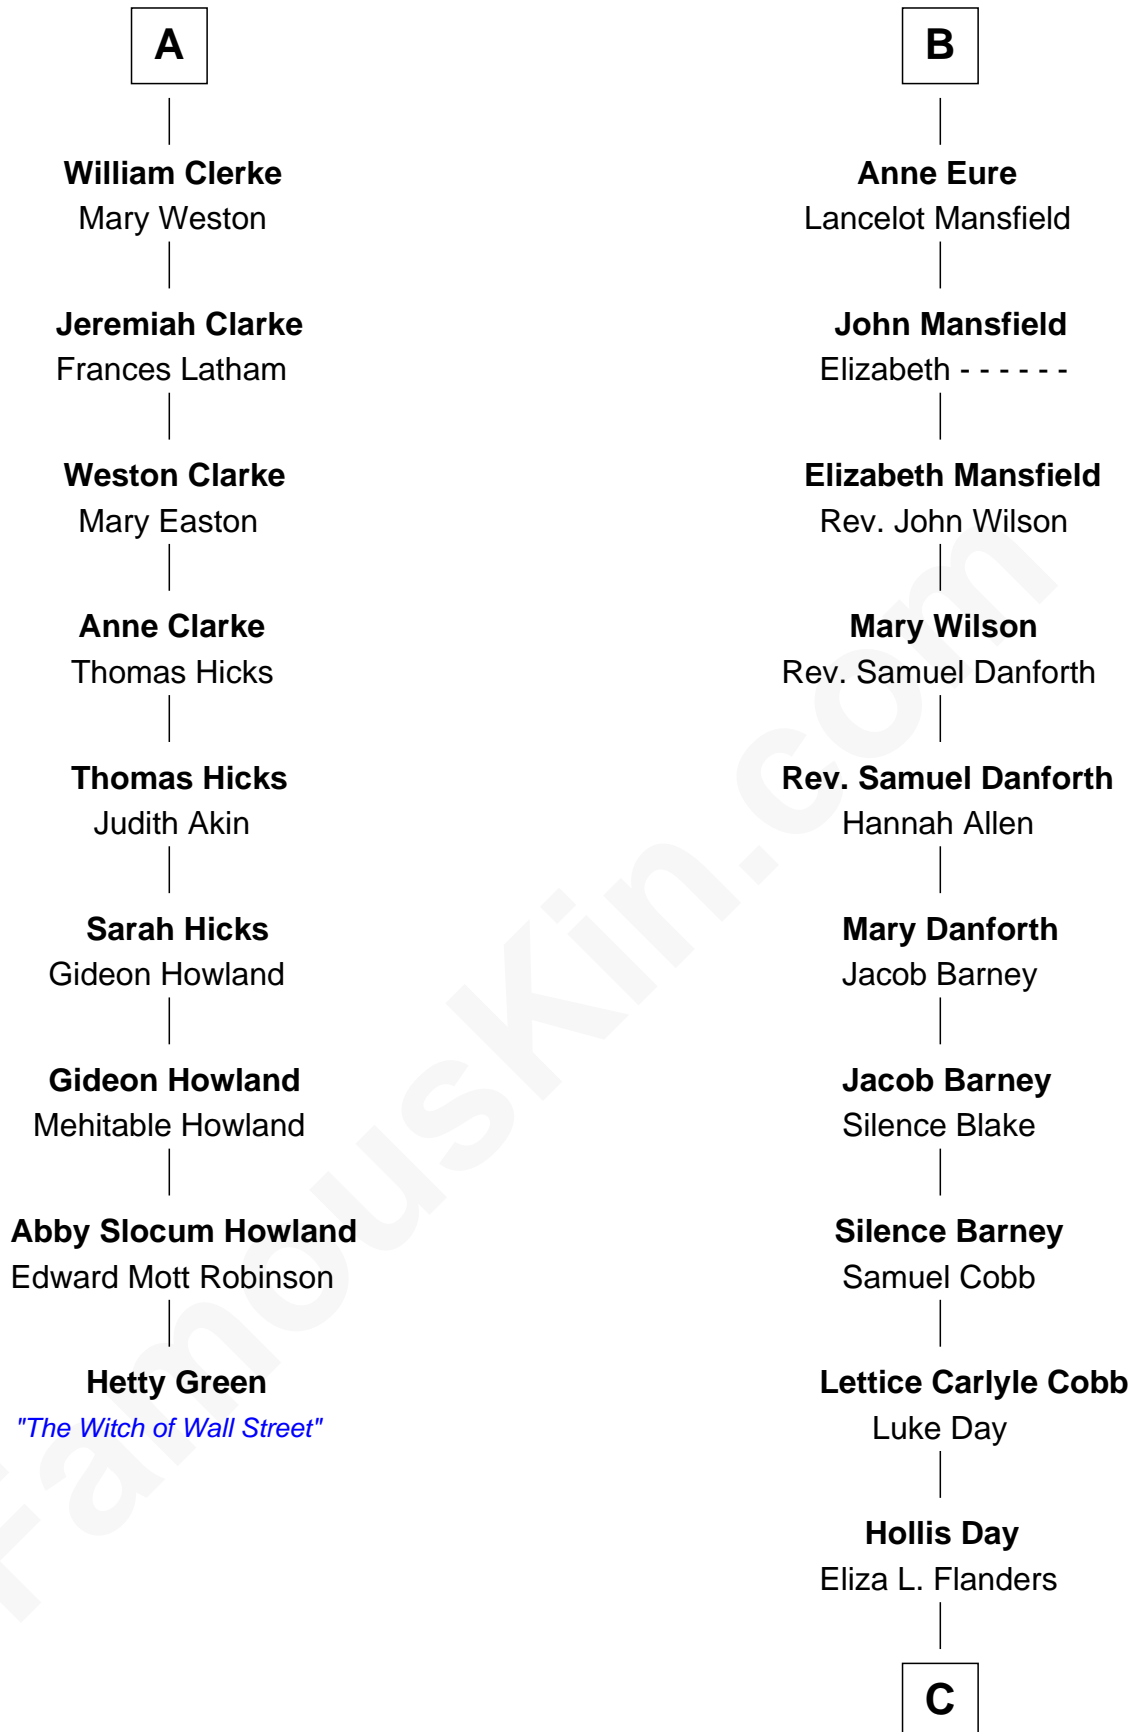

## Relationship Chart of

### Hetty Green

*"The Witch of Wall Street"*

15th cousin 4 times removed of

### Sandra Day O'Connor

*First Female U.S. Supreme Court Justice*

**C**

**Henry Clay Day**  
Alice Edith Hilton

**Henry R. Day**  
Ada Mae Wilkey

**Sandra Day O'Connor**  
*U.S. Supreme Court Justice*

FamousKin.com