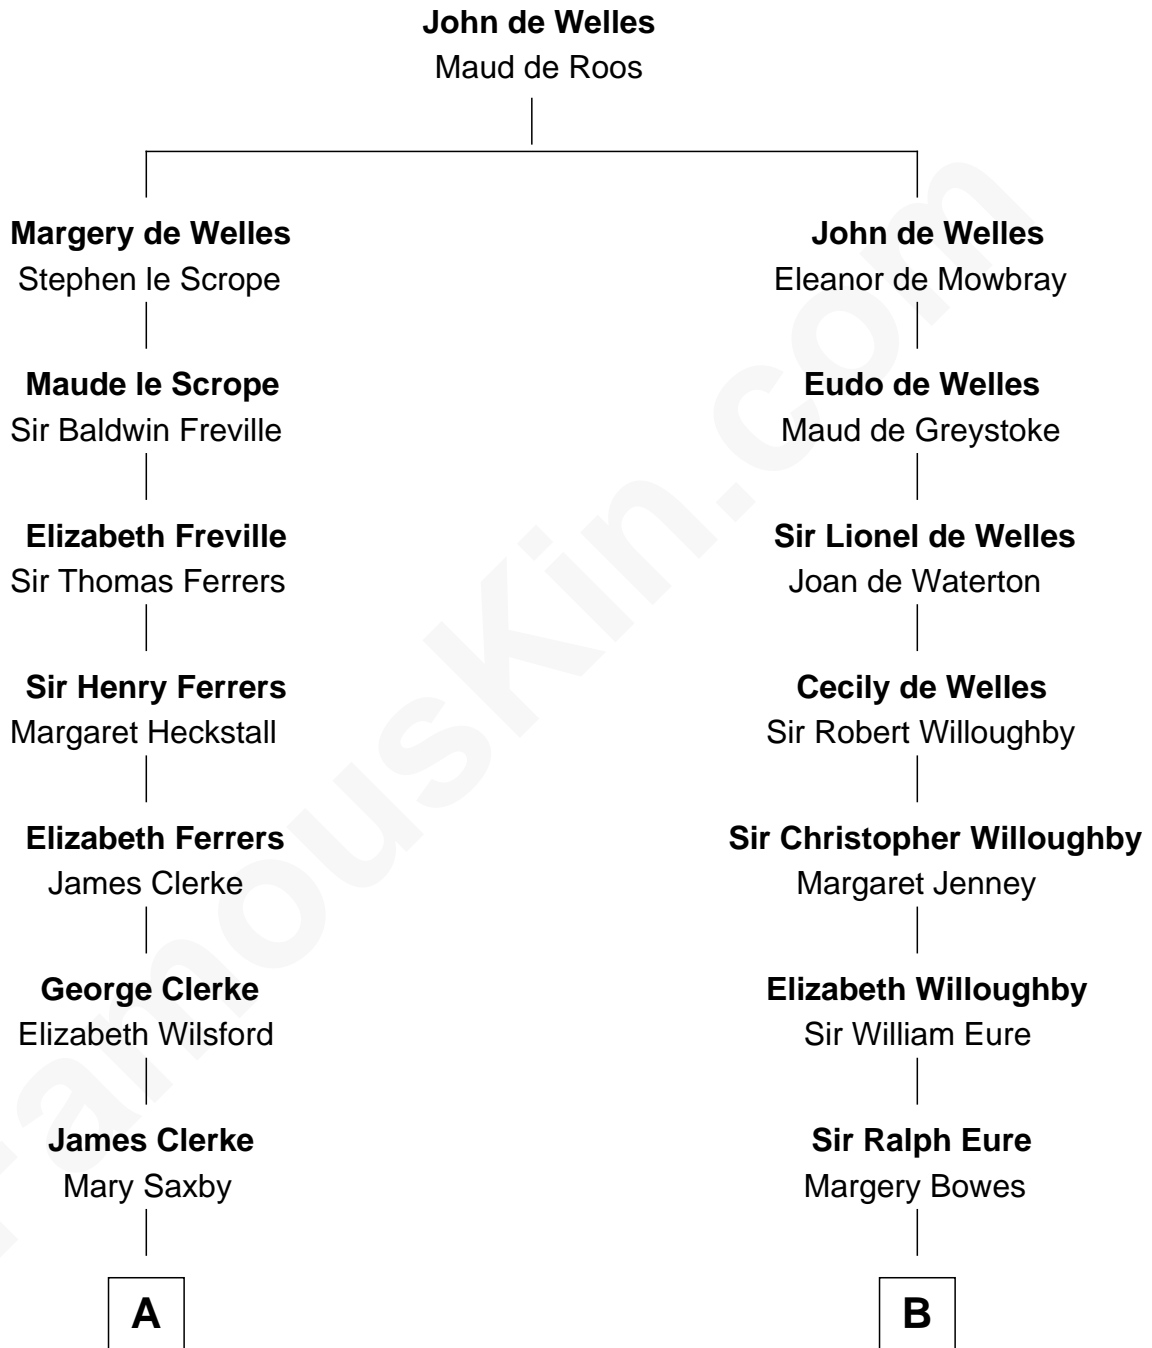

FamousKin.com

Relationship Chart of

Hetty Green

"The Witch of Wall Street"

15th cousin 4 times removed of

Sandra Day O'Connor

First Female U.S. Supreme Court Justice