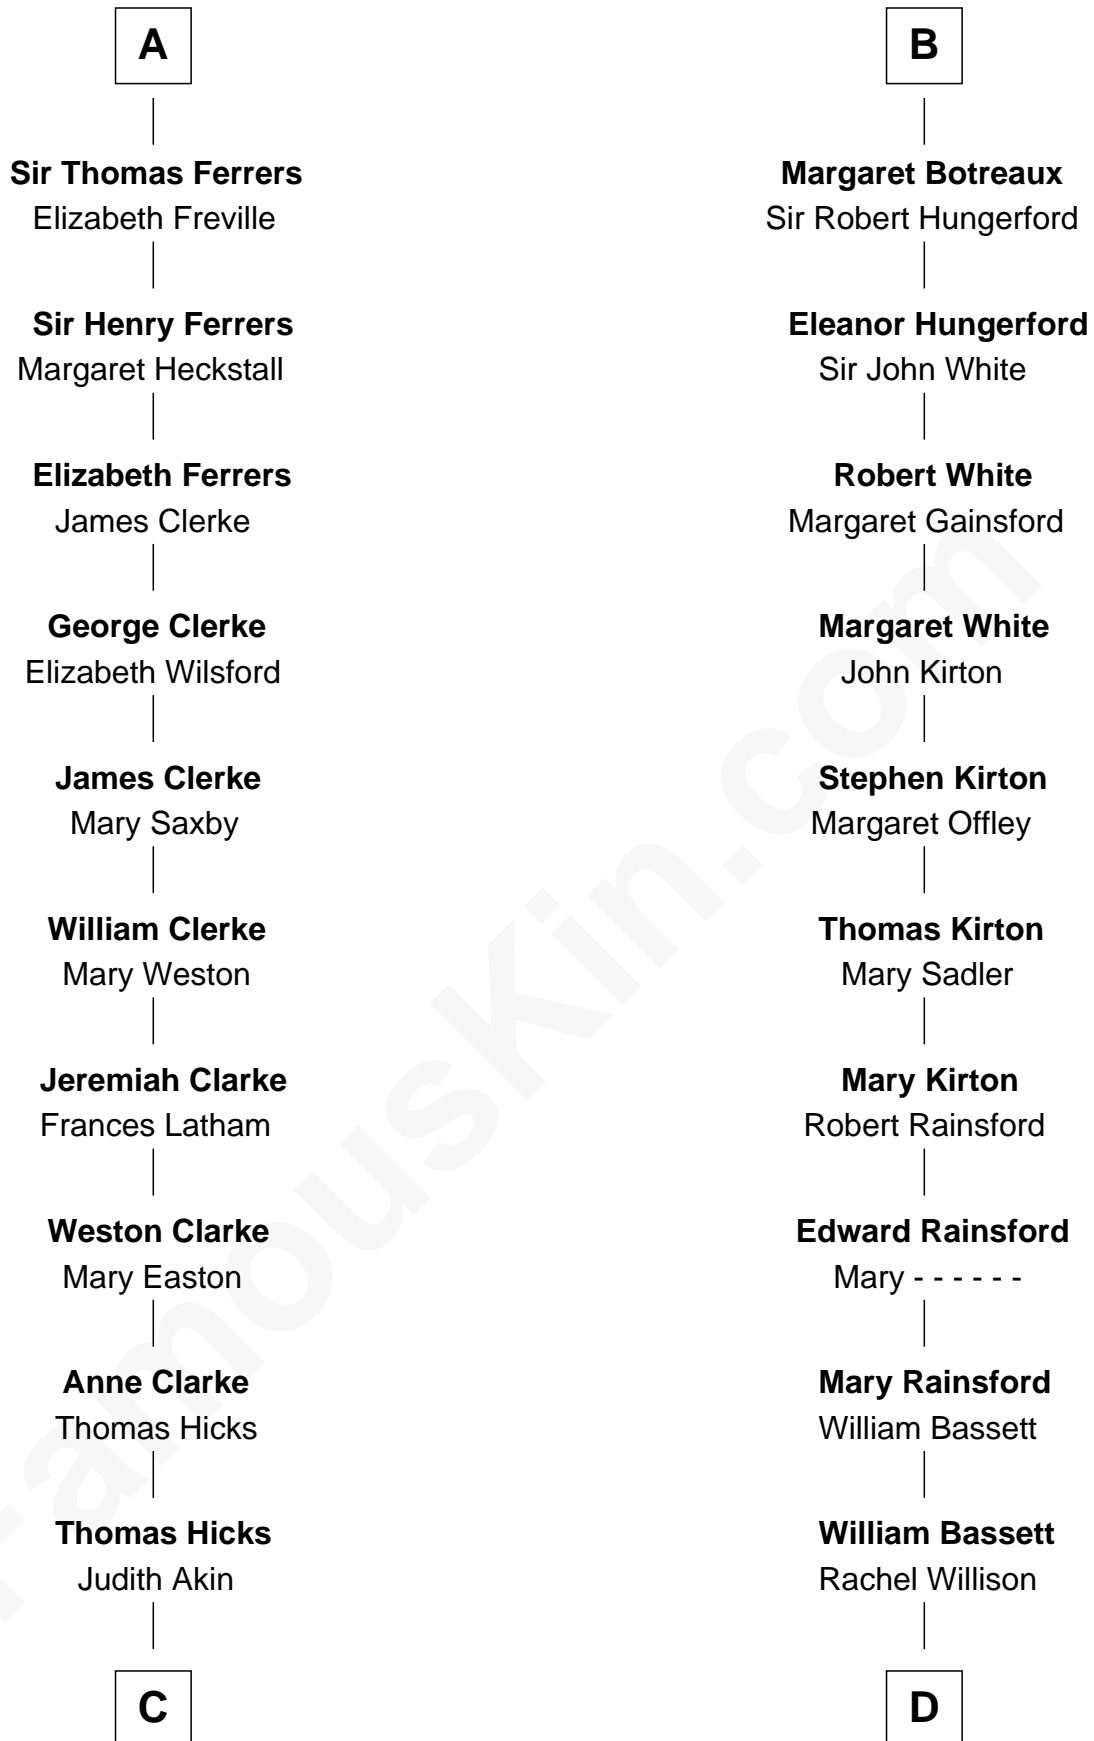

## Relationship Chart of

### Hetty Green

*"The Witch of Wall Street"*

20th cousin 1 time removed of

**Sir Charles Tupper**

*6th Prime Minister of Canada*

**C**

**Sarah Hicks**

Gideon Howland

**Gideon Howland**

Mehitable Howland

**Abby Slocum Howland**

Edward Mott Robinson

**Hetty Green**

*"The Witch of Wall Street"*

**D**

**William Bassett**