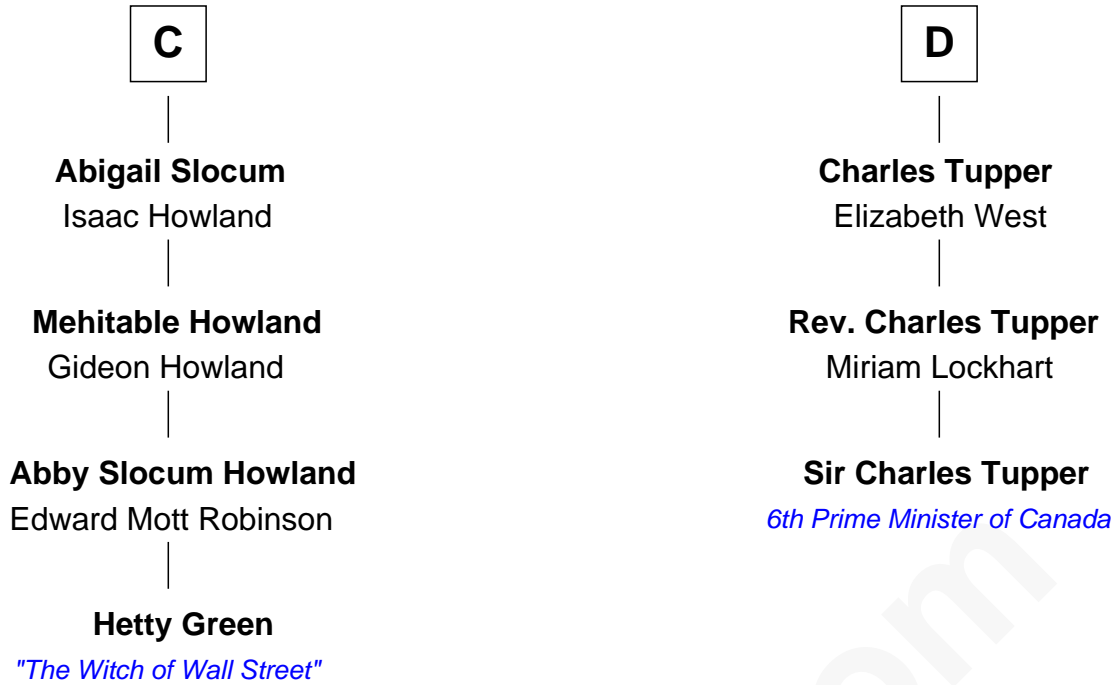

FamousKin.com

Relationship Chart of

Hetty Green

"The Witch of Wall Street"

19th cousin 1 time removed of

Sir Charles Tupper

6th Prime Minister of Canada

Sir Hugh le Despencer

Katherine Peverell

Sir Walter Hungerford

Sir Robert Hungerford

Margaret Botreaux

Eleanor Hungerford

Sir John White

B

FamousKin.com