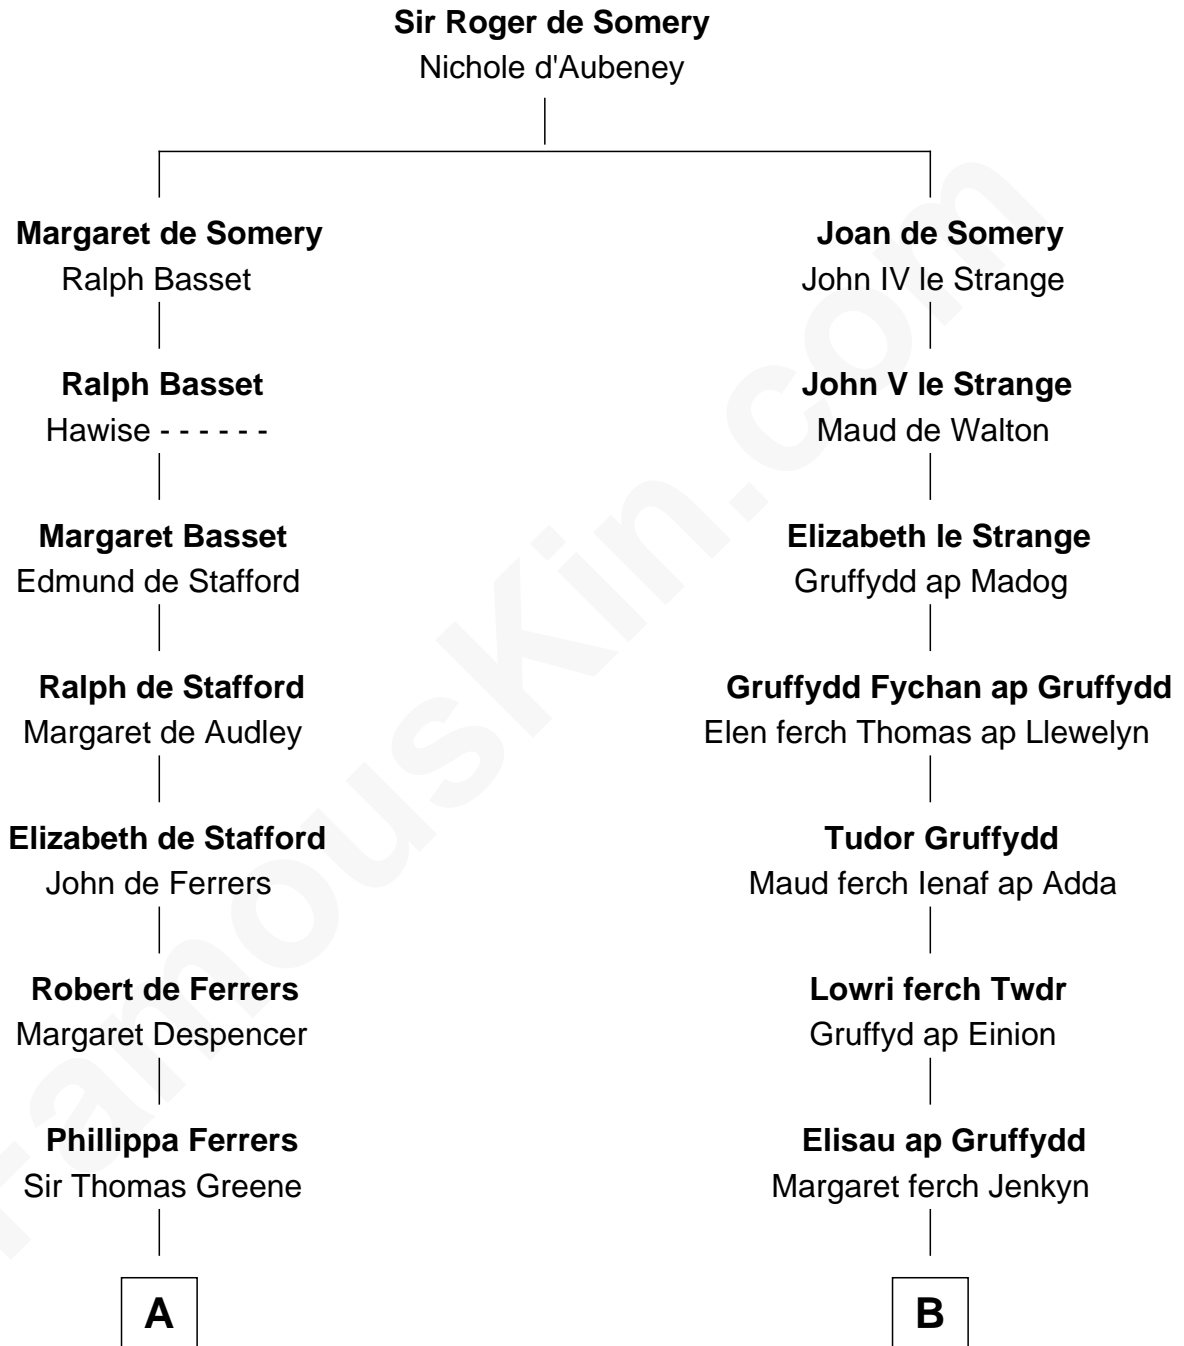

FamousKin.com Relationship Chart of

Hetty Green

"The Witch of Wall Street"

12th cousin 9 times removed of

Elihu Yale

Benefactor and Namesake of Yale College

C

—
Giles Slocum

Sylvia Russell

—
Abigail Slocum

Isaac Howland

—
Mehitable Howland

Gideon Howland

—
Abby Slocum Howland

Edward Mott Robinson

—
Hetty Green

"The Witch of Wall Street"

FamousKin.com