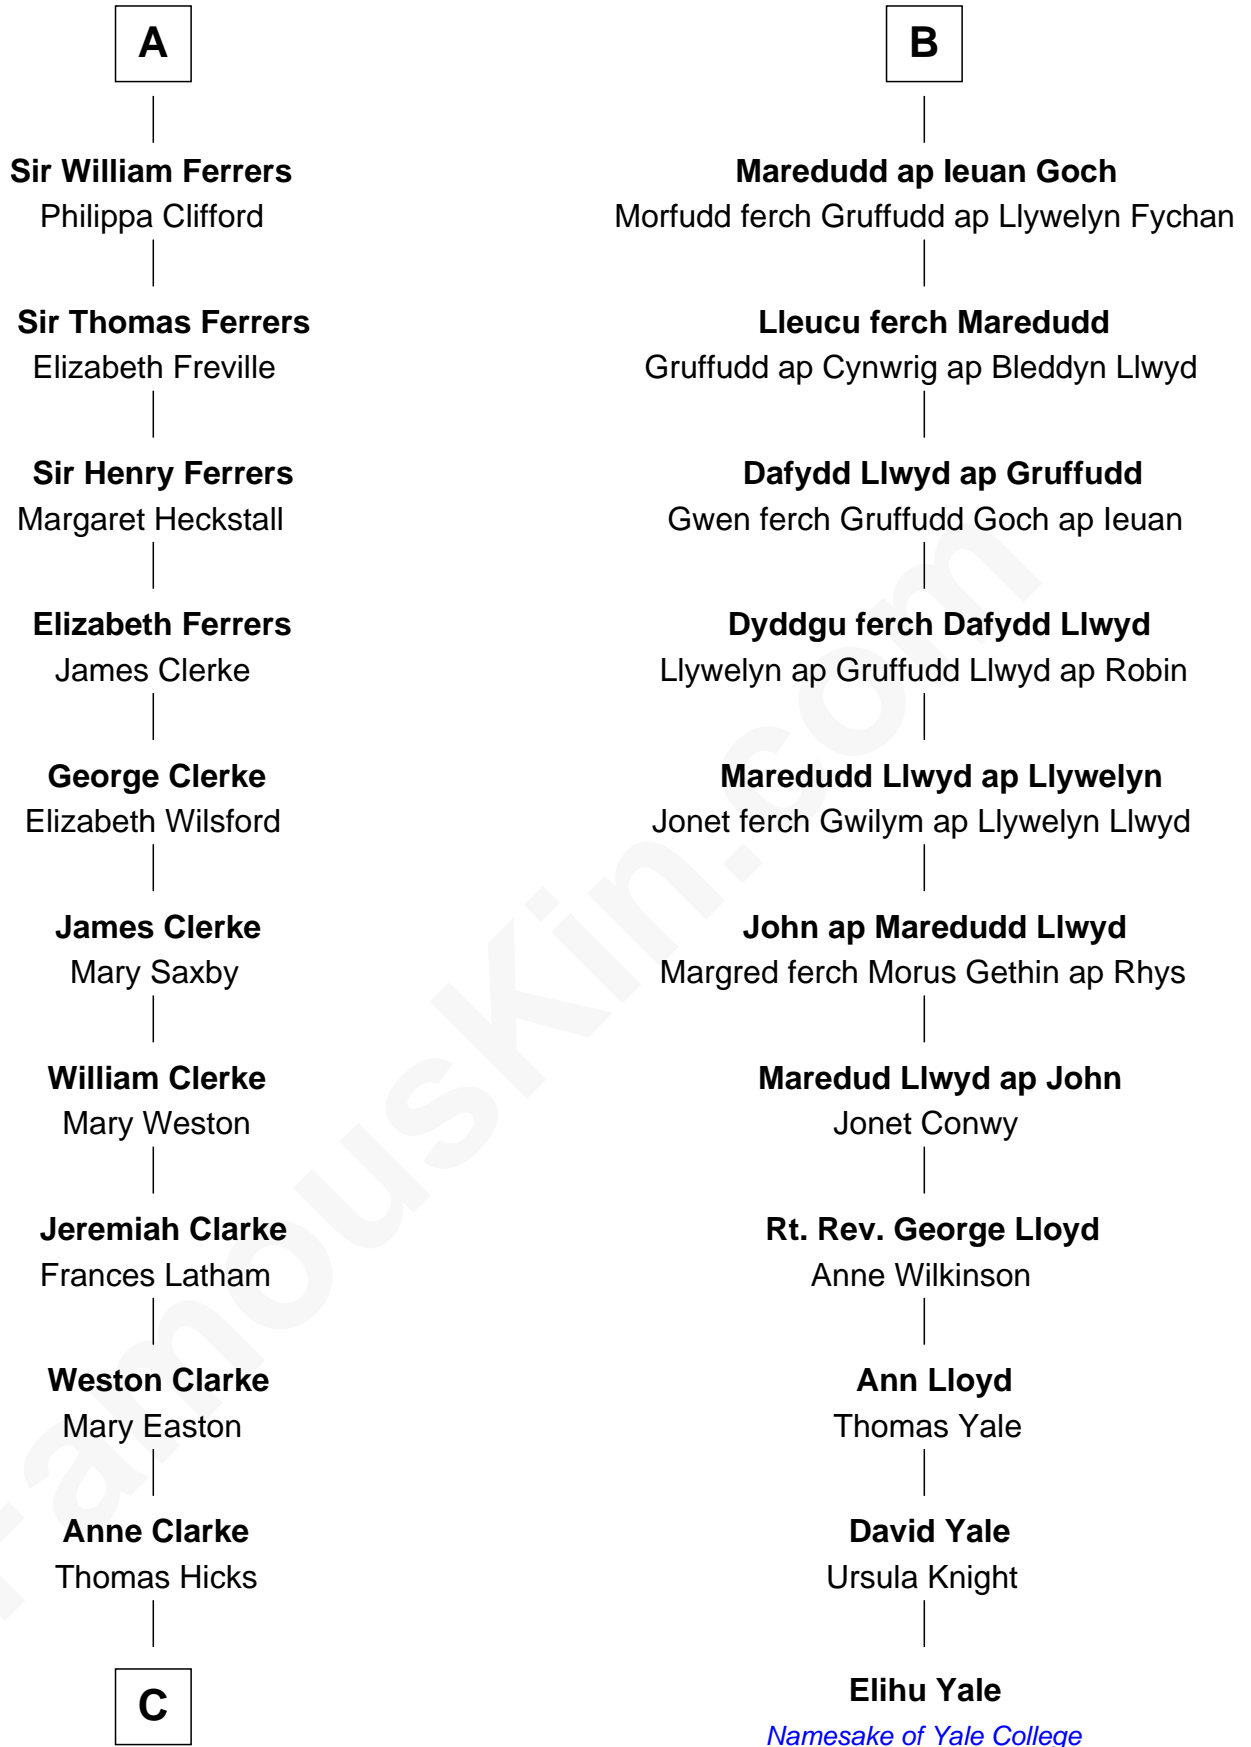

FamousKin.com Relationship Chart of

Hetty Green

"The Witch of Wall Street"

17th cousin 4 times removed of

Elihu Yale

Benefactor and Namesake of Yale College

C

Thomas Hicks

Judith Akin

Sarah Hicks

Gideon Howland

Gideon Howland

Mehitable Howland

Abby Slocum Howland

Edward Mott Robinson

Hetty Green

"The Witch of Wall Street"

FamousKin.com