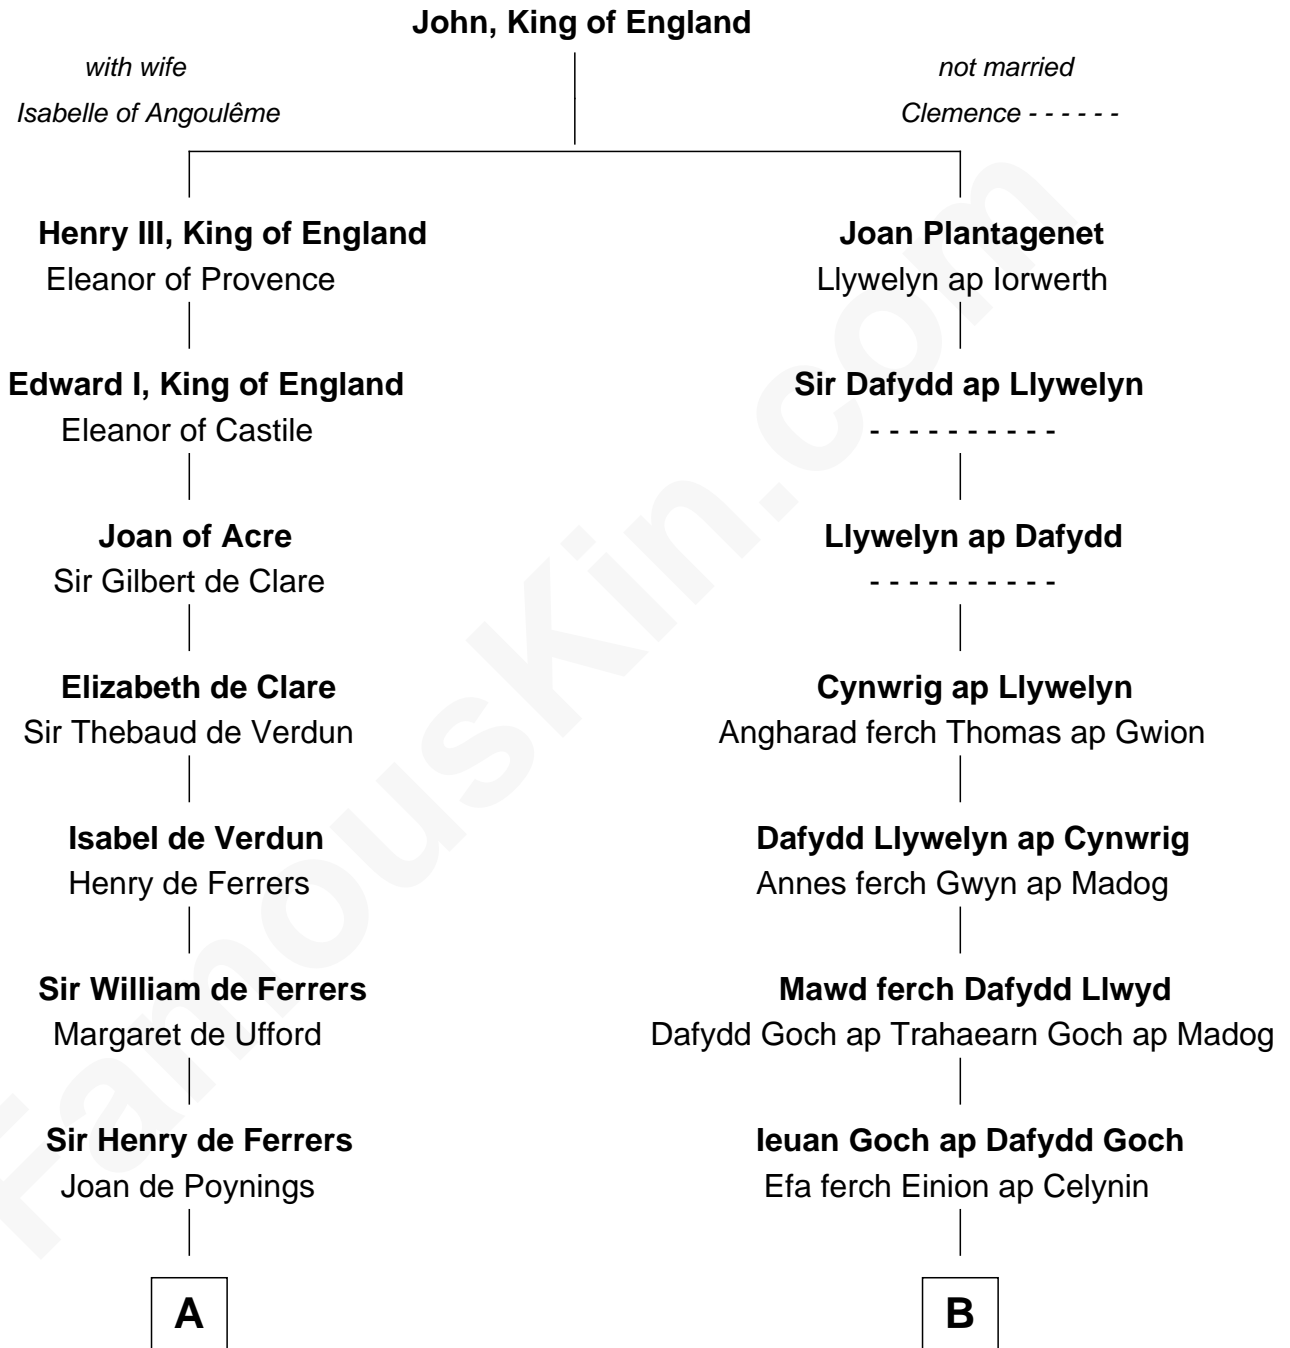

FamousKin.com Relationship Chart of

Hetty Green

"The Witch of Wall Street"

17th cousin 4 times removed of

Elihu Yale

Benefactor and Namesake of Yale College

C

Thomas Hicks

Judith Akin

Sarah Hicks

Gideon Howland

Gideon Howland

Mehitable Howland

Abby Slocum Howland

Edward Mott Robinson

Hetty Green

"The Witch of Wall Street"

FamousKin.com