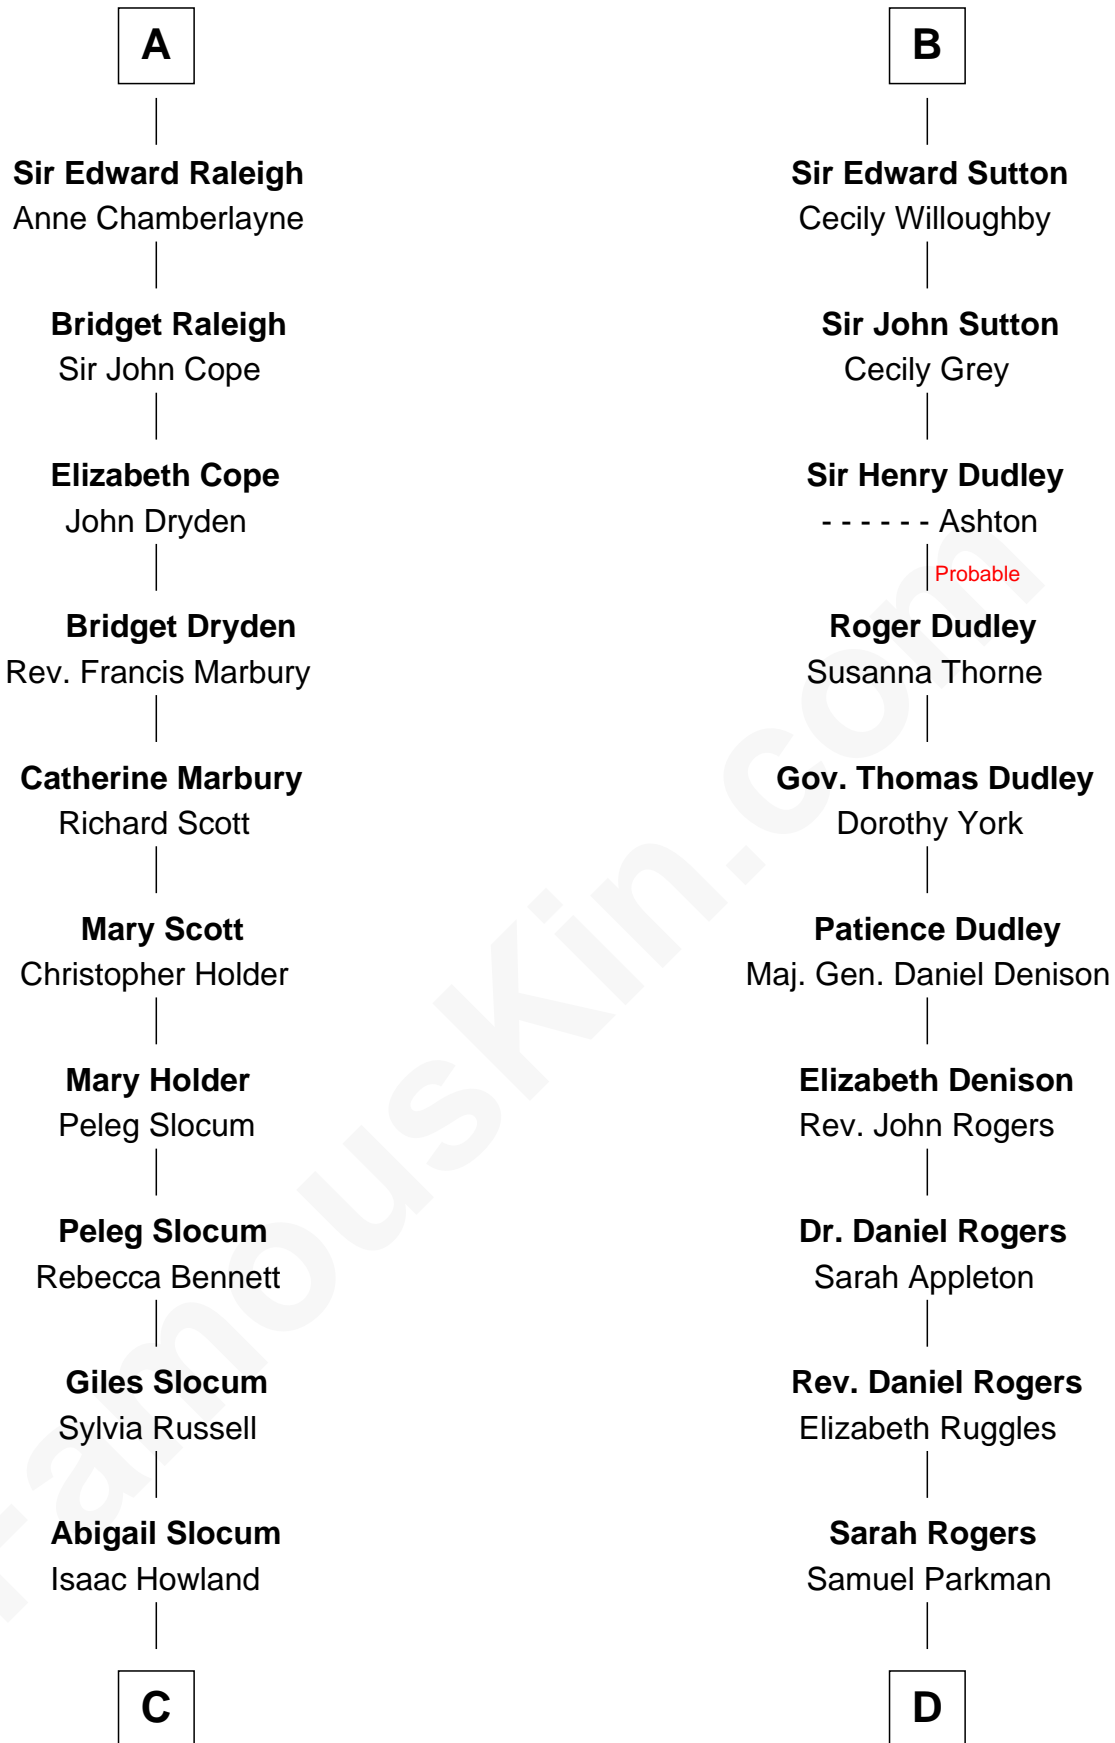

FamousKin.com

Relationship Chart of

Hetty Green

"The Witch of Wall Street"

19th cousin of

Colonel Robert Gould Shaw

U.S. Civil War leader of film "Glory" fame

Sir Hugh le Despencer

Isabella de Beauchamp

C

Mehitable Howland

Gideon Howland

Abby Slocum Howland

Edward Mott Robinson

Hetty Green

"The Witch of Wall Street"

D

Elizabeth Willard Parkman

Robert Gould Shaw

Francis George Shaw

Sarah Blake Sturgis

Colonel Robert Gould Shaw

Main character in film "Glory"

FamousKin.com