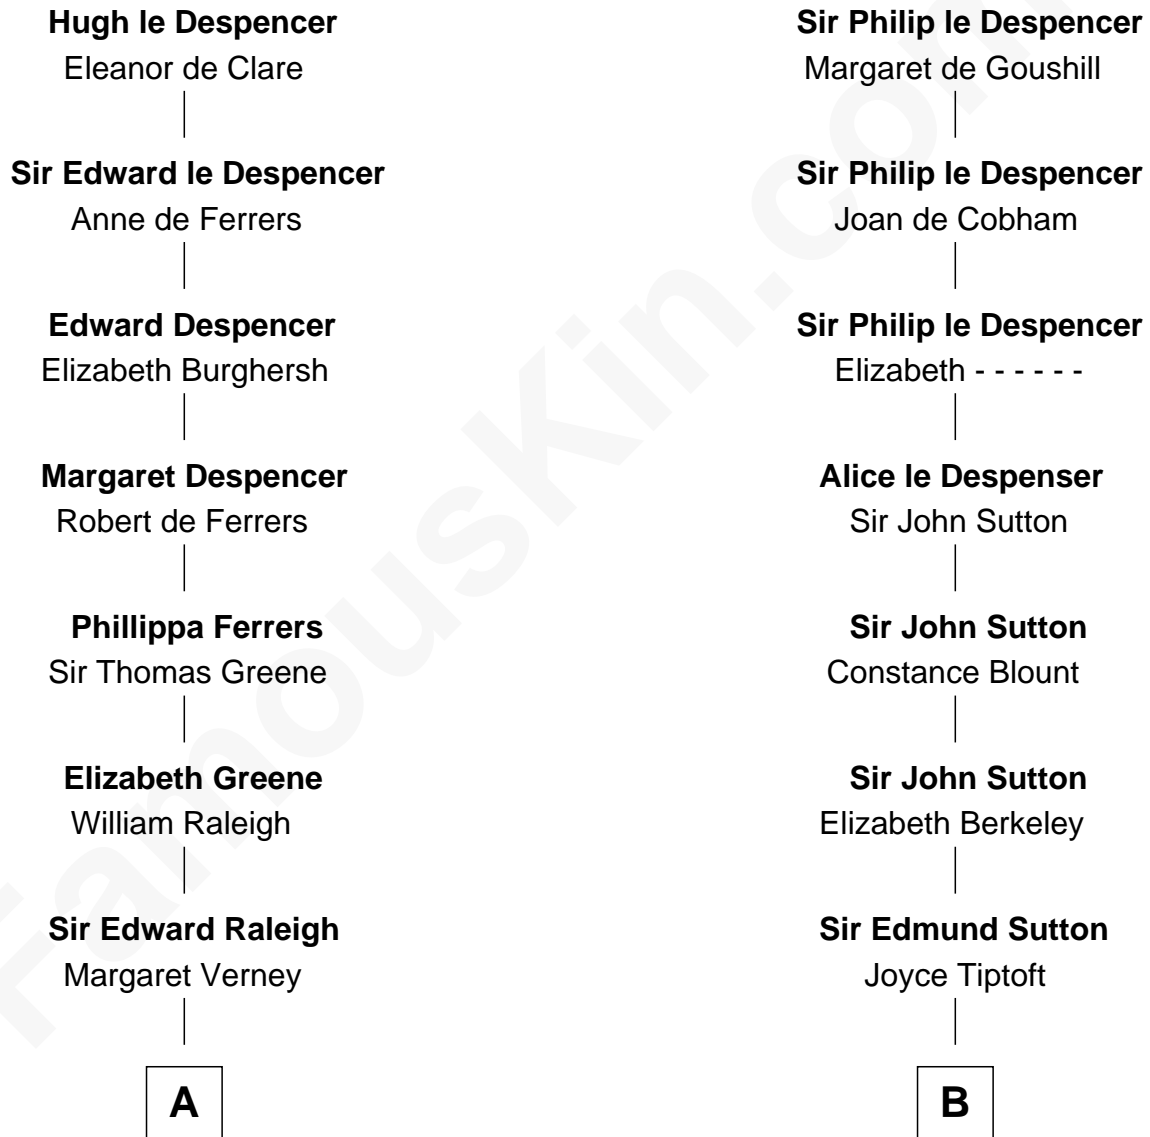

FamousKin.com

Relationship Chart of

Hetty Green

"The Witch of Wall Street"

19th cousin of

Colonel Robert Gould Shaw

U.S. Civil War leader of film "Glory" fame

Sir Hugh le Despencer

Isabella de Beauchamp

C

Mehitable Howland

Gideon Howland

Abby Slocum Howland

Edward Mott Robinson

Hetty Green

"The Witch of Wall Street"

D

Elizabeth Willard Parkman

Robert Gould Shaw

Francis George Shaw

Sarah Blake Sturgis

Colonel Robert Gould Shaw

Main character in film "Glory"

FamousKin.com