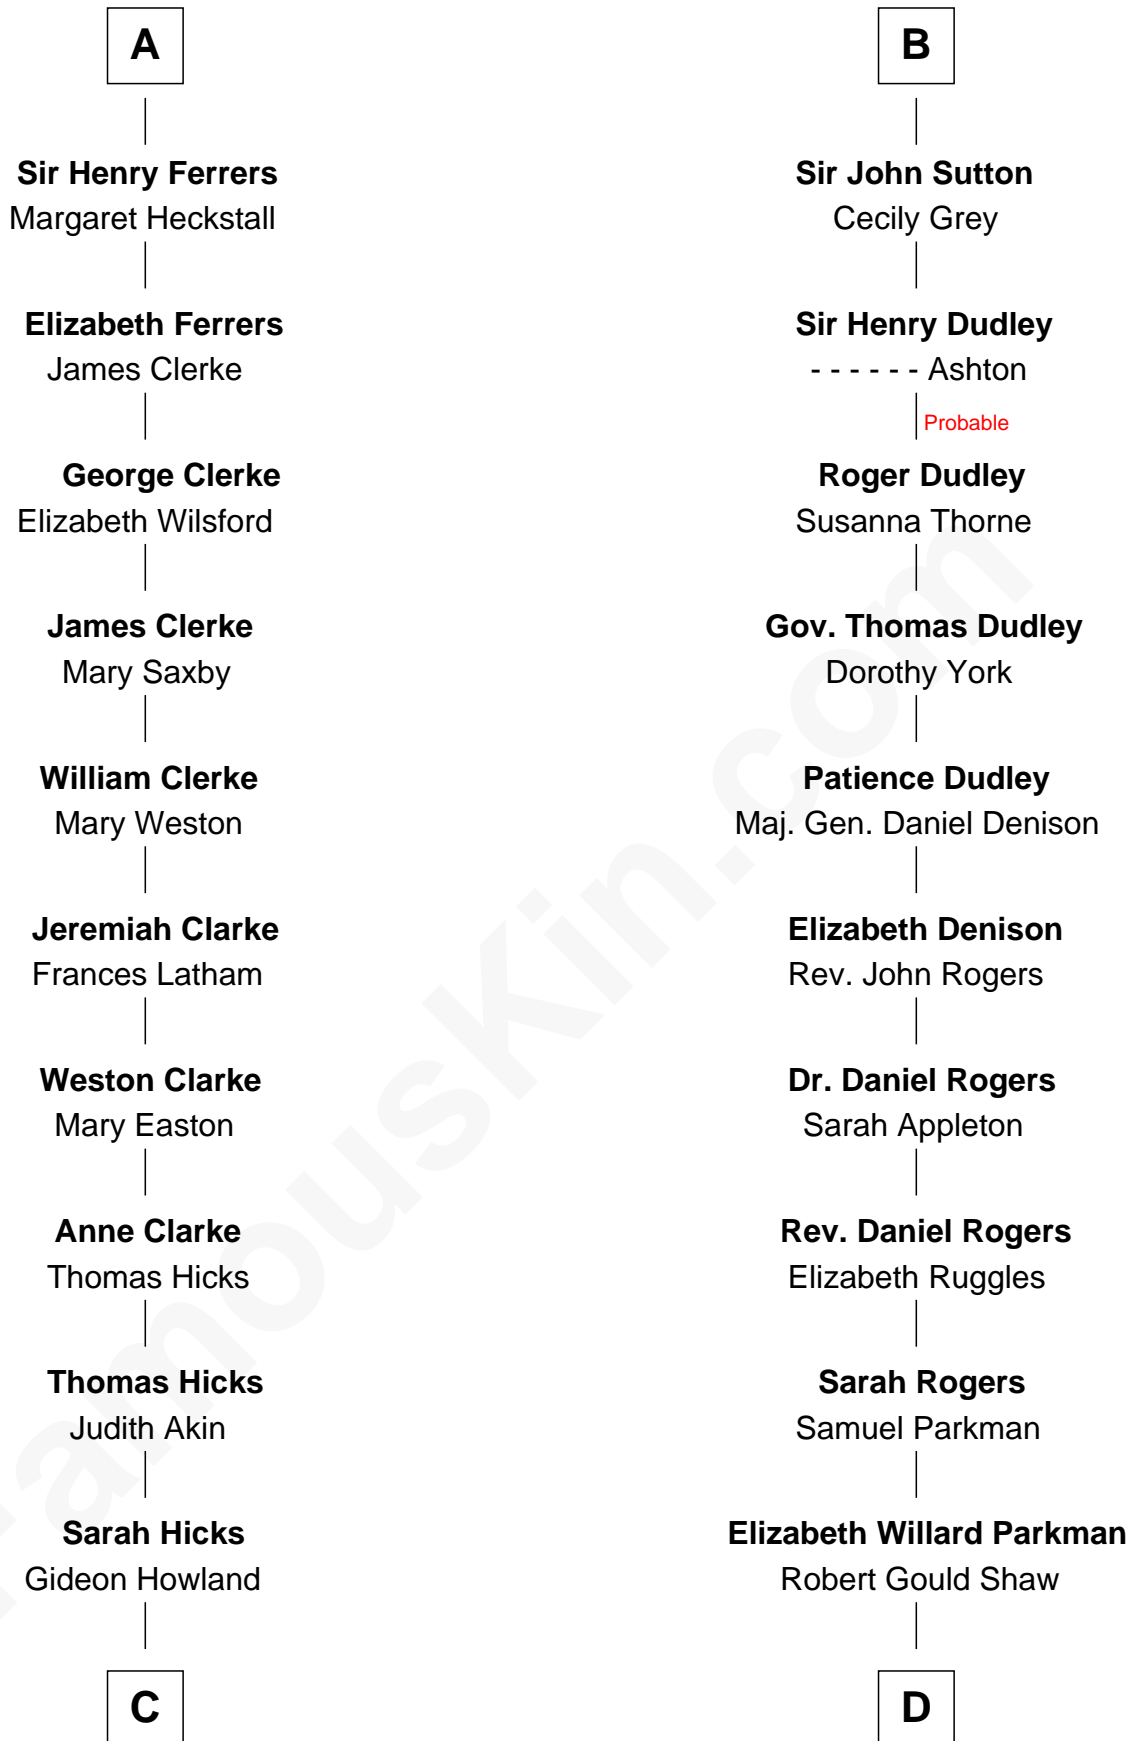

FamousKin.com

Relationship Chart of

Hetty Green

"The Witch of Wall Street"

18th cousin 1 time removed of

Colonel Robert Gould Shaw

U.S. Civil War leader of film "Glory" fame

C

Gideon Howland
Mehitable Howland

Abby Slocum Howland
Edward Mott Robinson

Hetty Green
"The Witch of Wall Street"

D

Francis George Shaw
Sarah Blake Sturgis

Colonel Robert Gould Shaw
Main character in film "Glory"