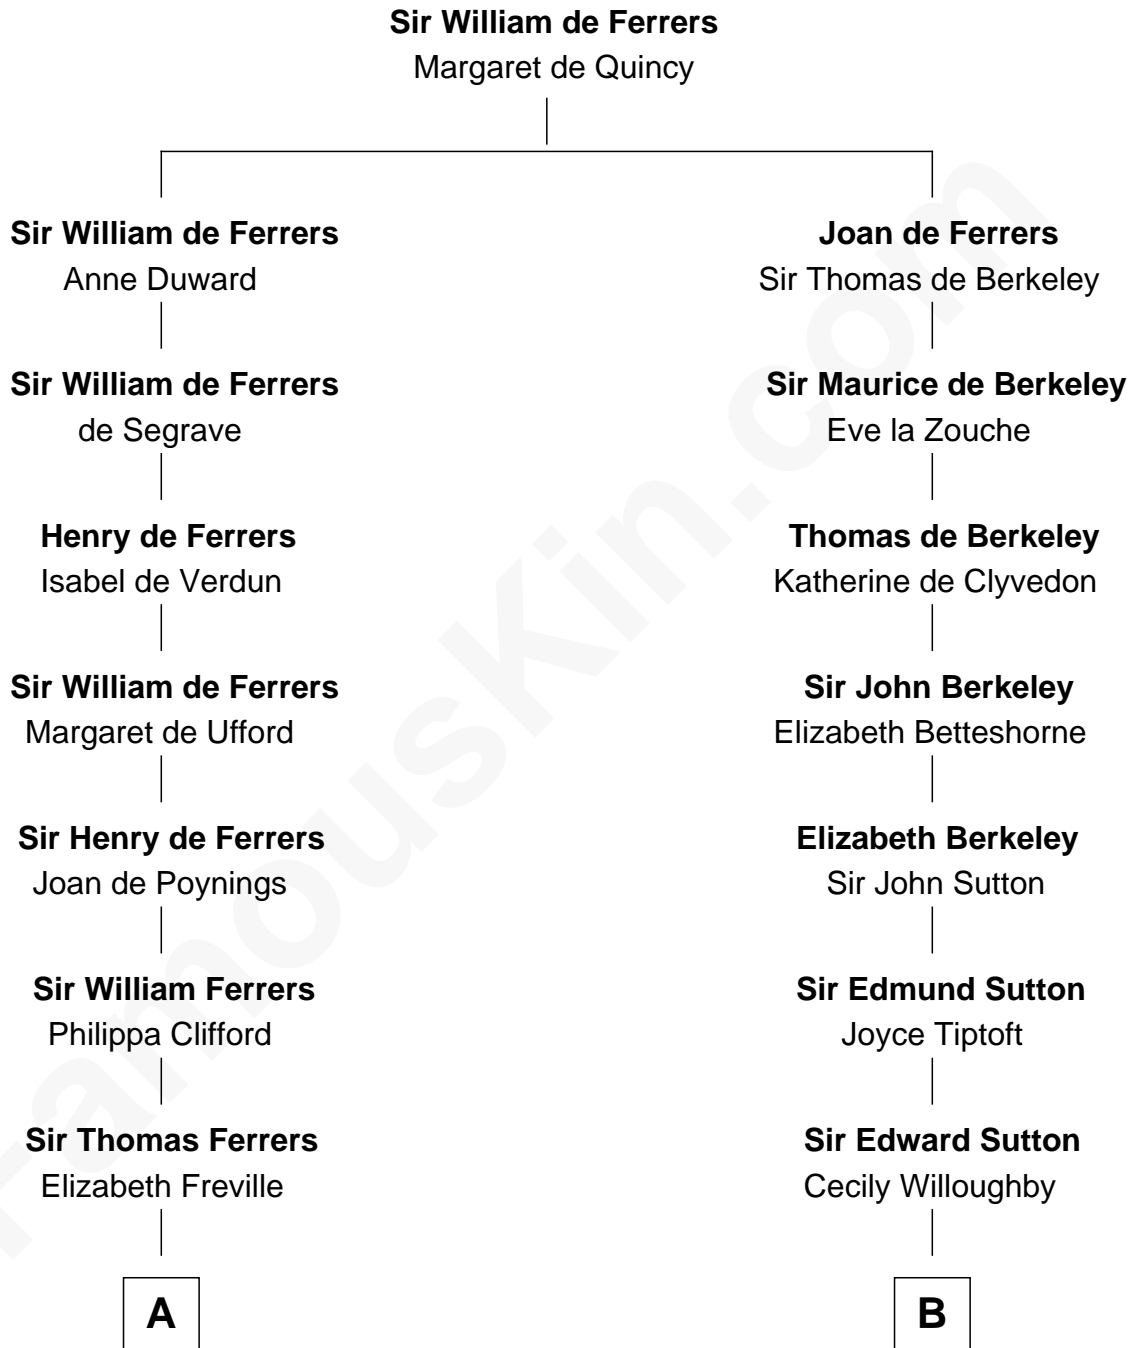

FamousKin.com

Relationship Chart of

Hetty Green

"The Witch of Wall Street"

18th cousin 1 time removed of

Colonel Robert Gould Shaw

U.S. Civil War leader of film "Glory" fame

C

Gideon Howland
Mehitable Howland

Abby Slocum Howland
Edward Mott Robinson

Hetty Green
"The Witch of Wall Street"

D

Francis George Shaw
Sarah Blake Sturgis

Colonel Robert Gould Shaw
Main character in film "Glory"