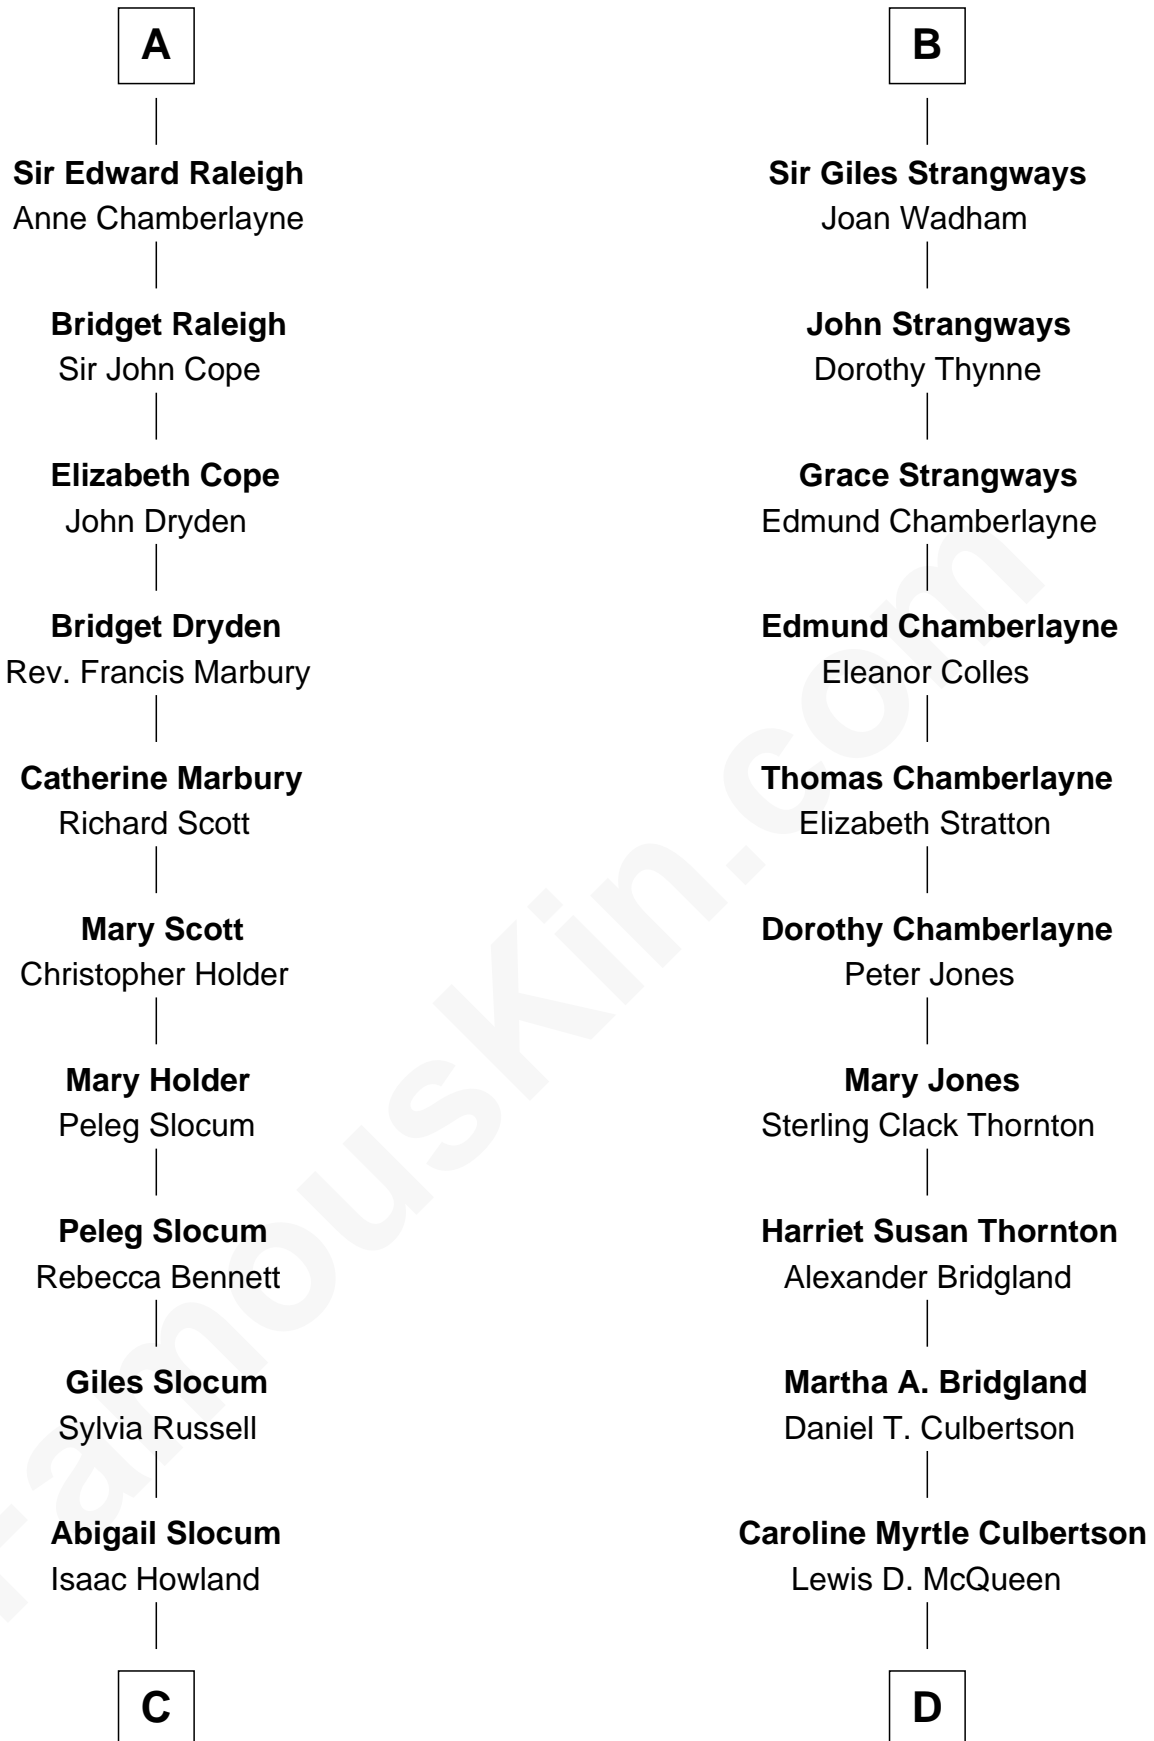

FamousKin.com Relationship Chart of

Hetty Green

"The Witch of Wall Street"

18th cousin 1 time removed of

Steve McQueen

Movie Actor

Sir Hugh I de Audley

Iseult de Mortimer

C

Mehitable Howland

Gideon Howland

Abby Slocum Howland

Edward Mott Robinson

Hetty Green

"The Witch of Wall Street"

D