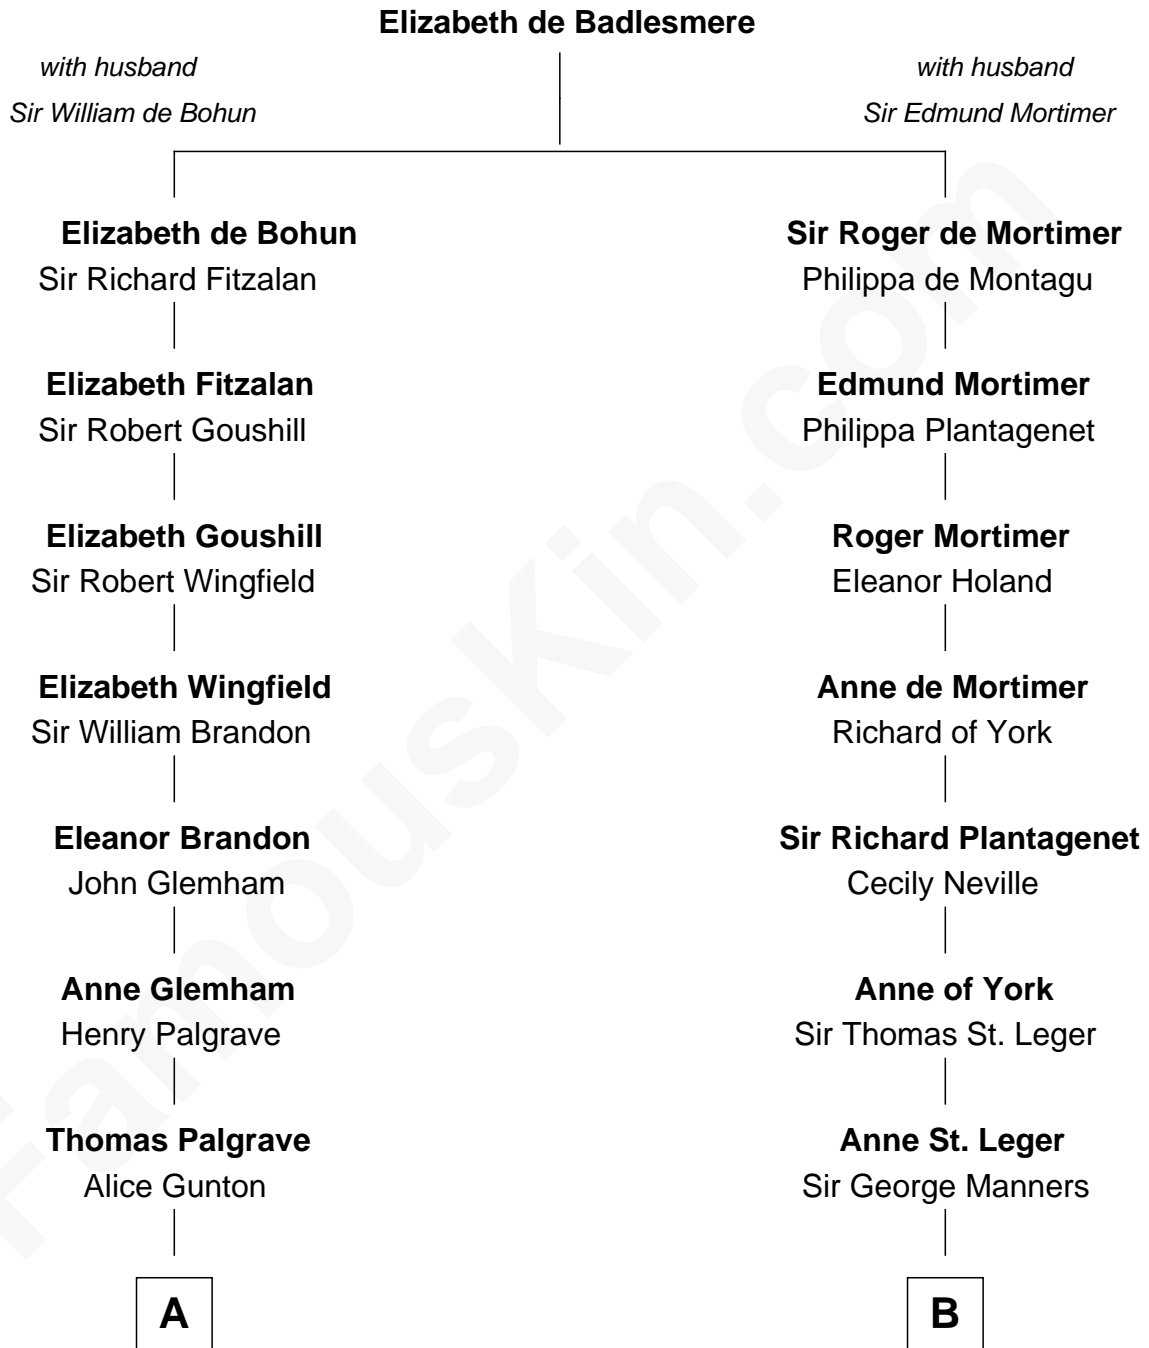

FamousKin.com Relationship Chart of

Hetty Green

"The Witch of Wall Street"

17th cousin 2 times removed of

Steve McQueen

Movie Actor

C

Caroline Myrtle Culbertson