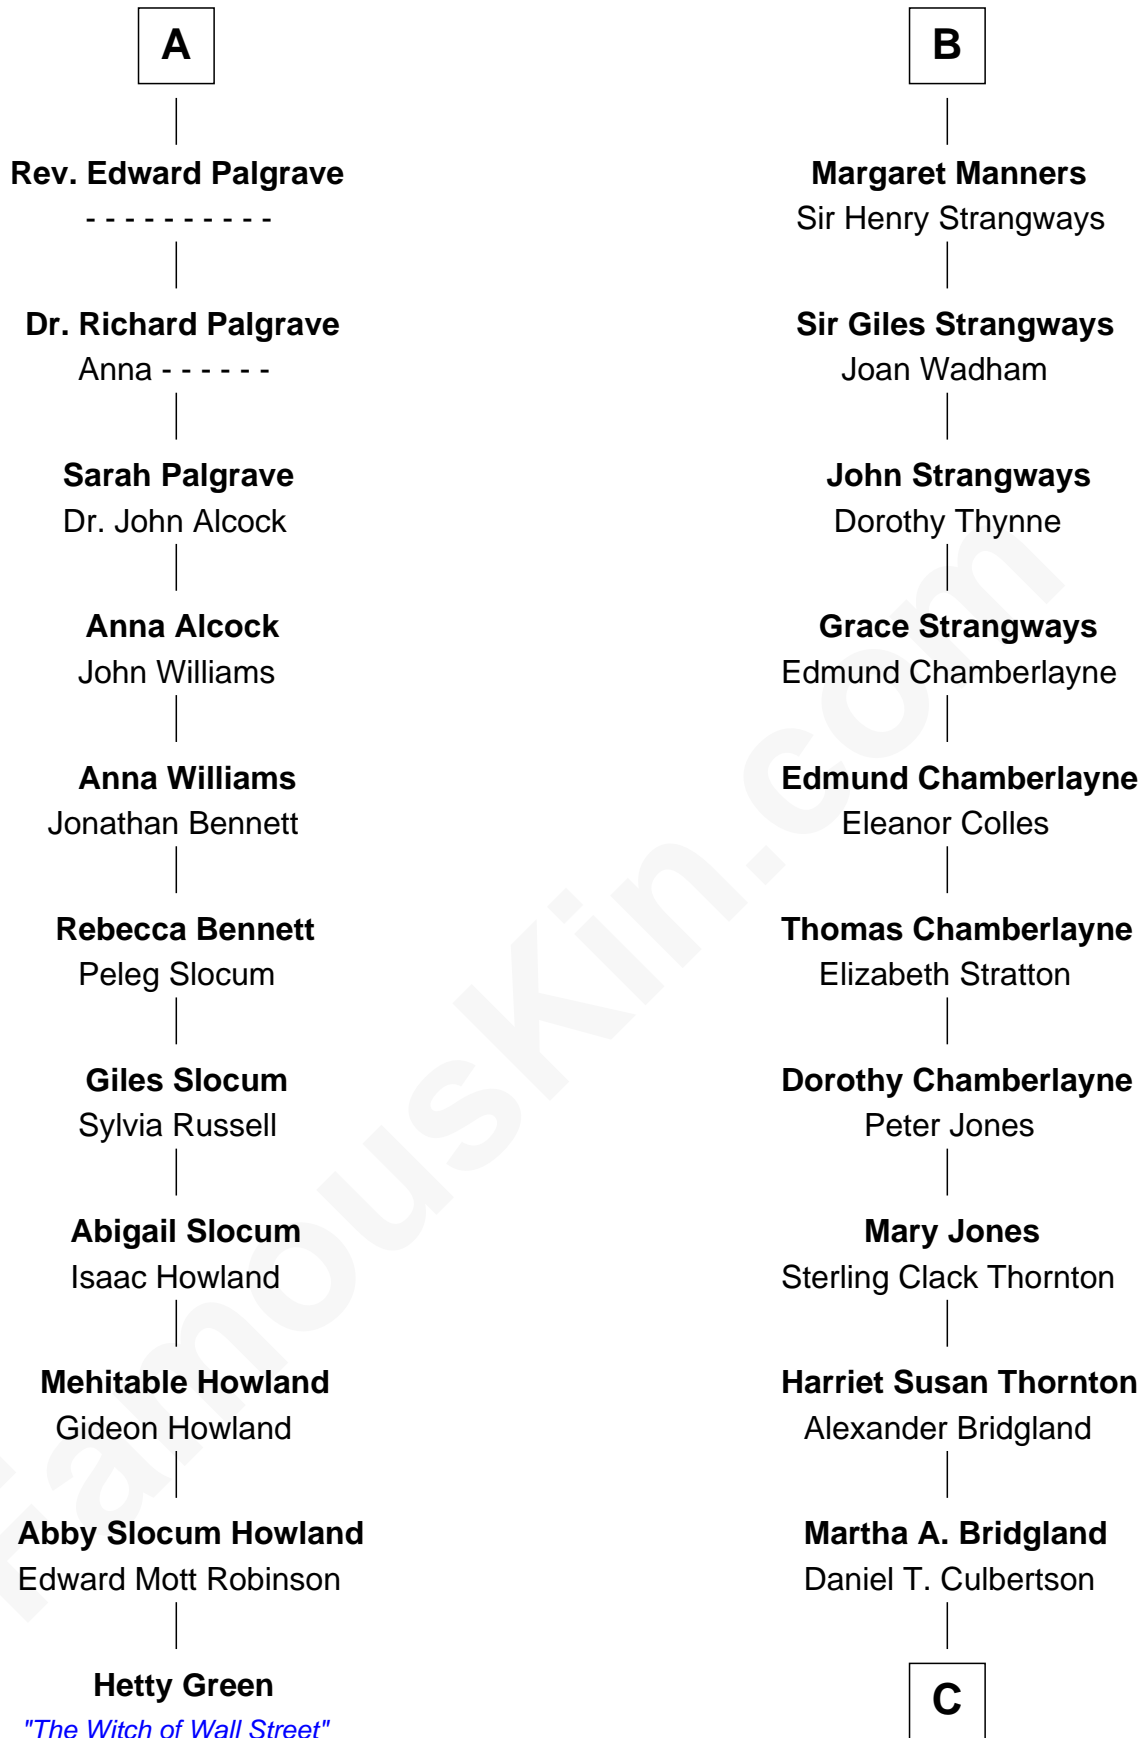

FamousKin.com Relationship Chart of

Hetty Green

"The Witch of Wall Street"

17th cousin 2 times removed of

Steve McQueen

Movie Actor

C

Caroline Myrtle Culbertson