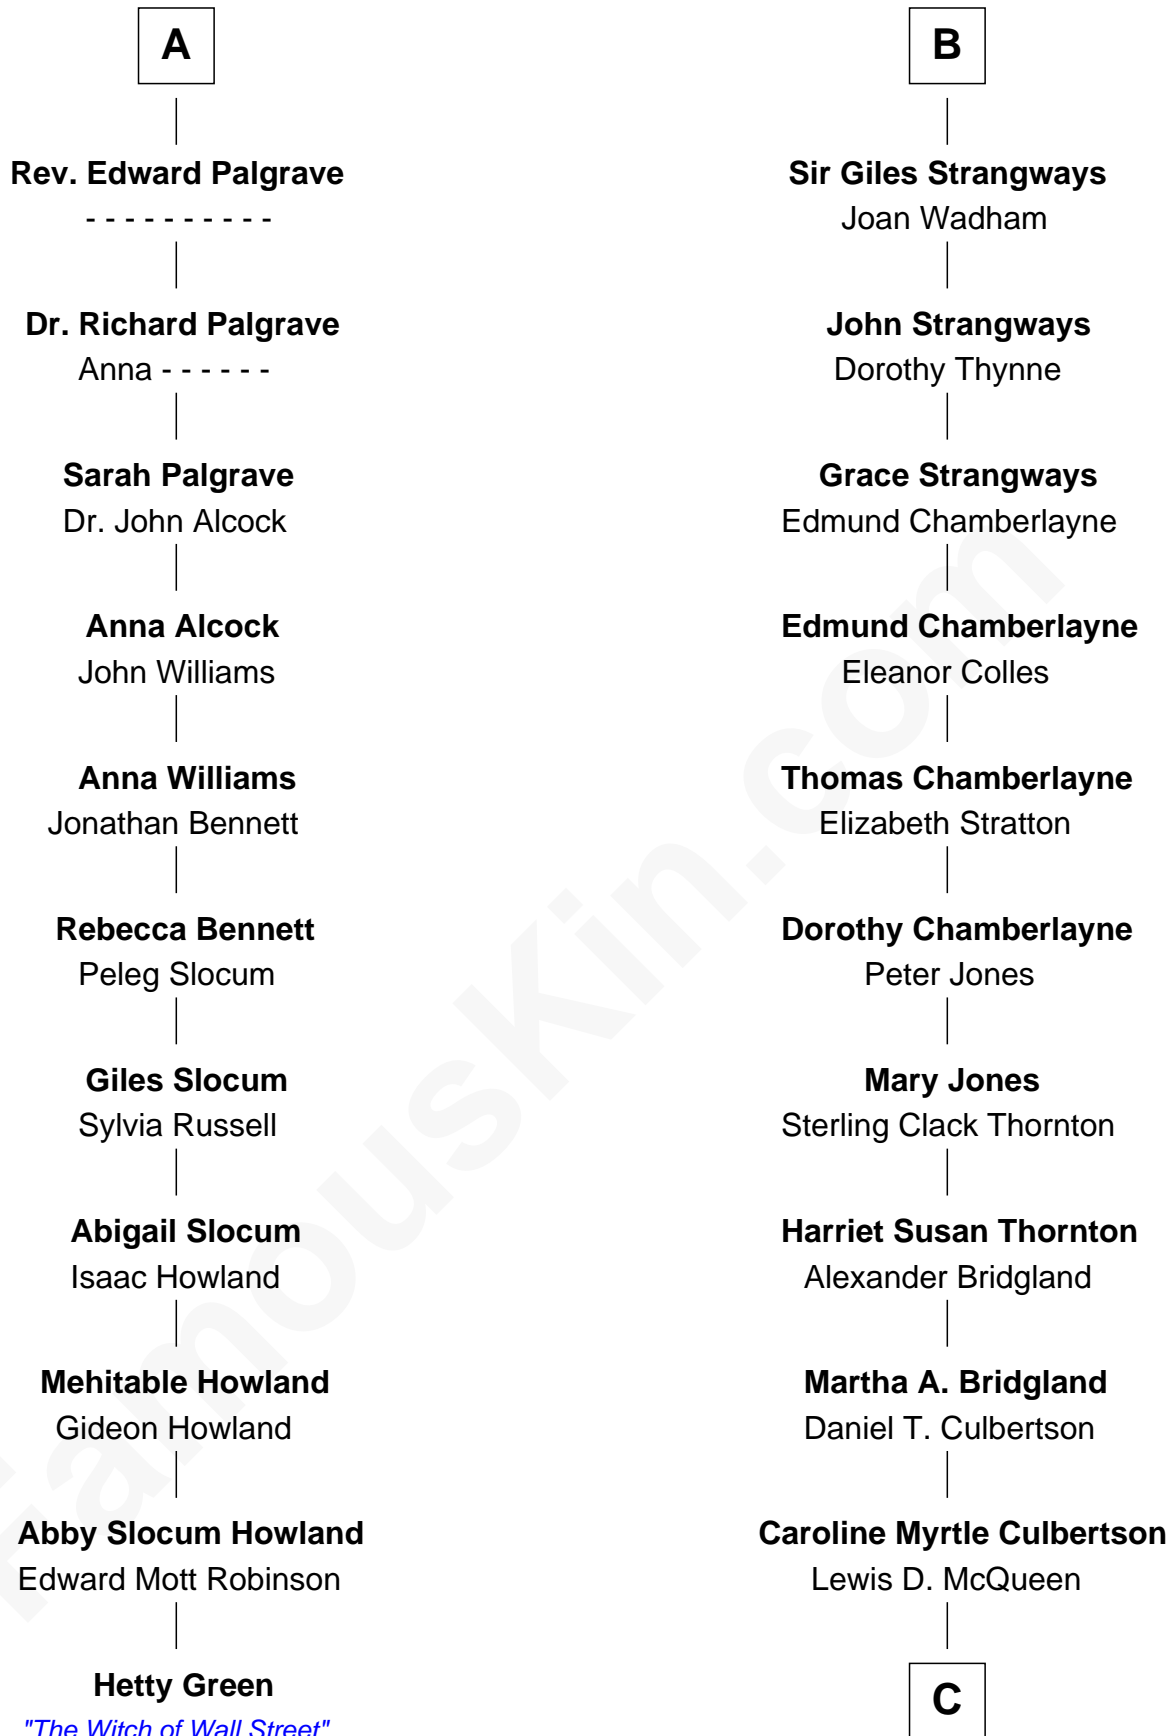

FamousKin.com Relationship Chart of

Hetty Green

"The Witch of Wall Street"

17th cousin 1 time removed of

Steve McQueen

Movie Actor

C

William Terence McQueen