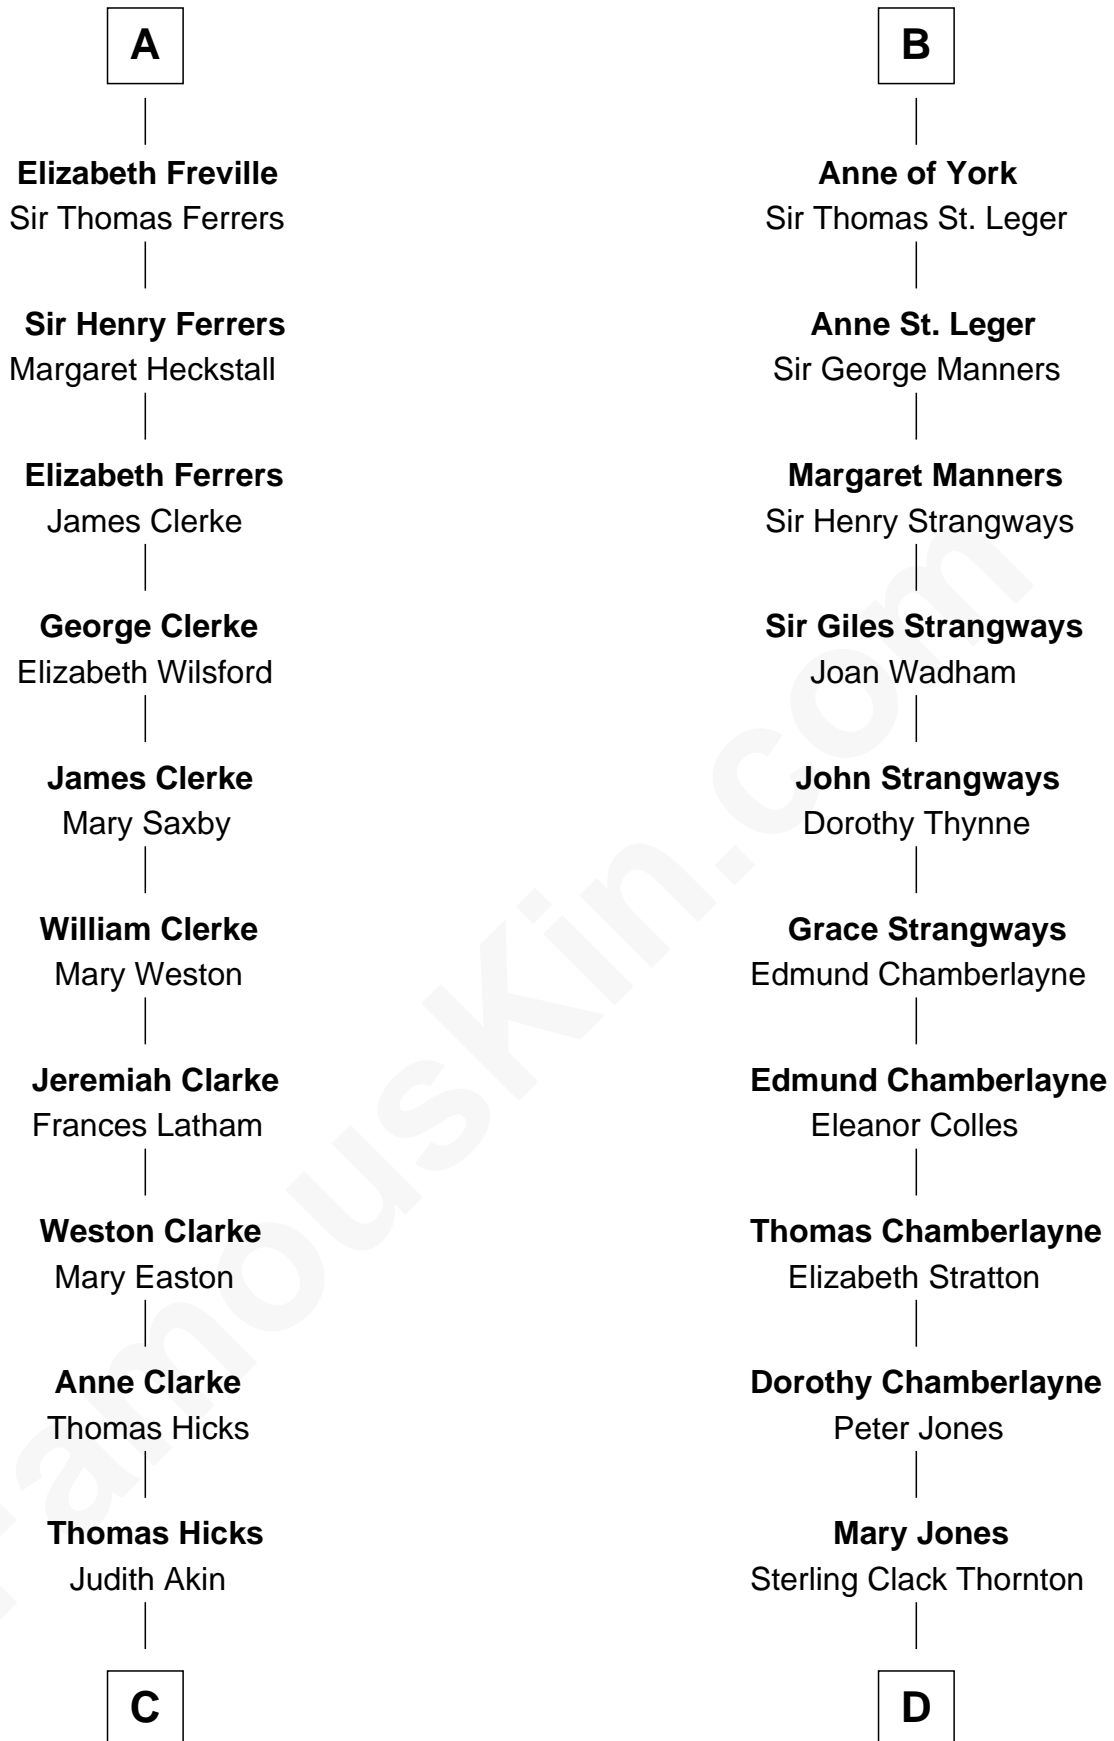

FamousKin.com Relationship Chart of

Hetty Green

"The Witch of Wall Street"

20th cousin 1 time removed of

Steve McQueen

Movie Actor

Sir William Longespee

Ela of Salisbury

C

Sarah Hicks

Gideon Howland

Gideon Howland

Mehitable Howland

Abby Slocum Howland

Edward Mott Robinson

Hetty Green

"The Witch of Wall Street"

D

Harriet Susan Thornton

Alexander Bridgland

Martha A. Bridgland

Daniel T. Culbertson

Caroline Myrtle Culbertson

Lewis D. McQueen