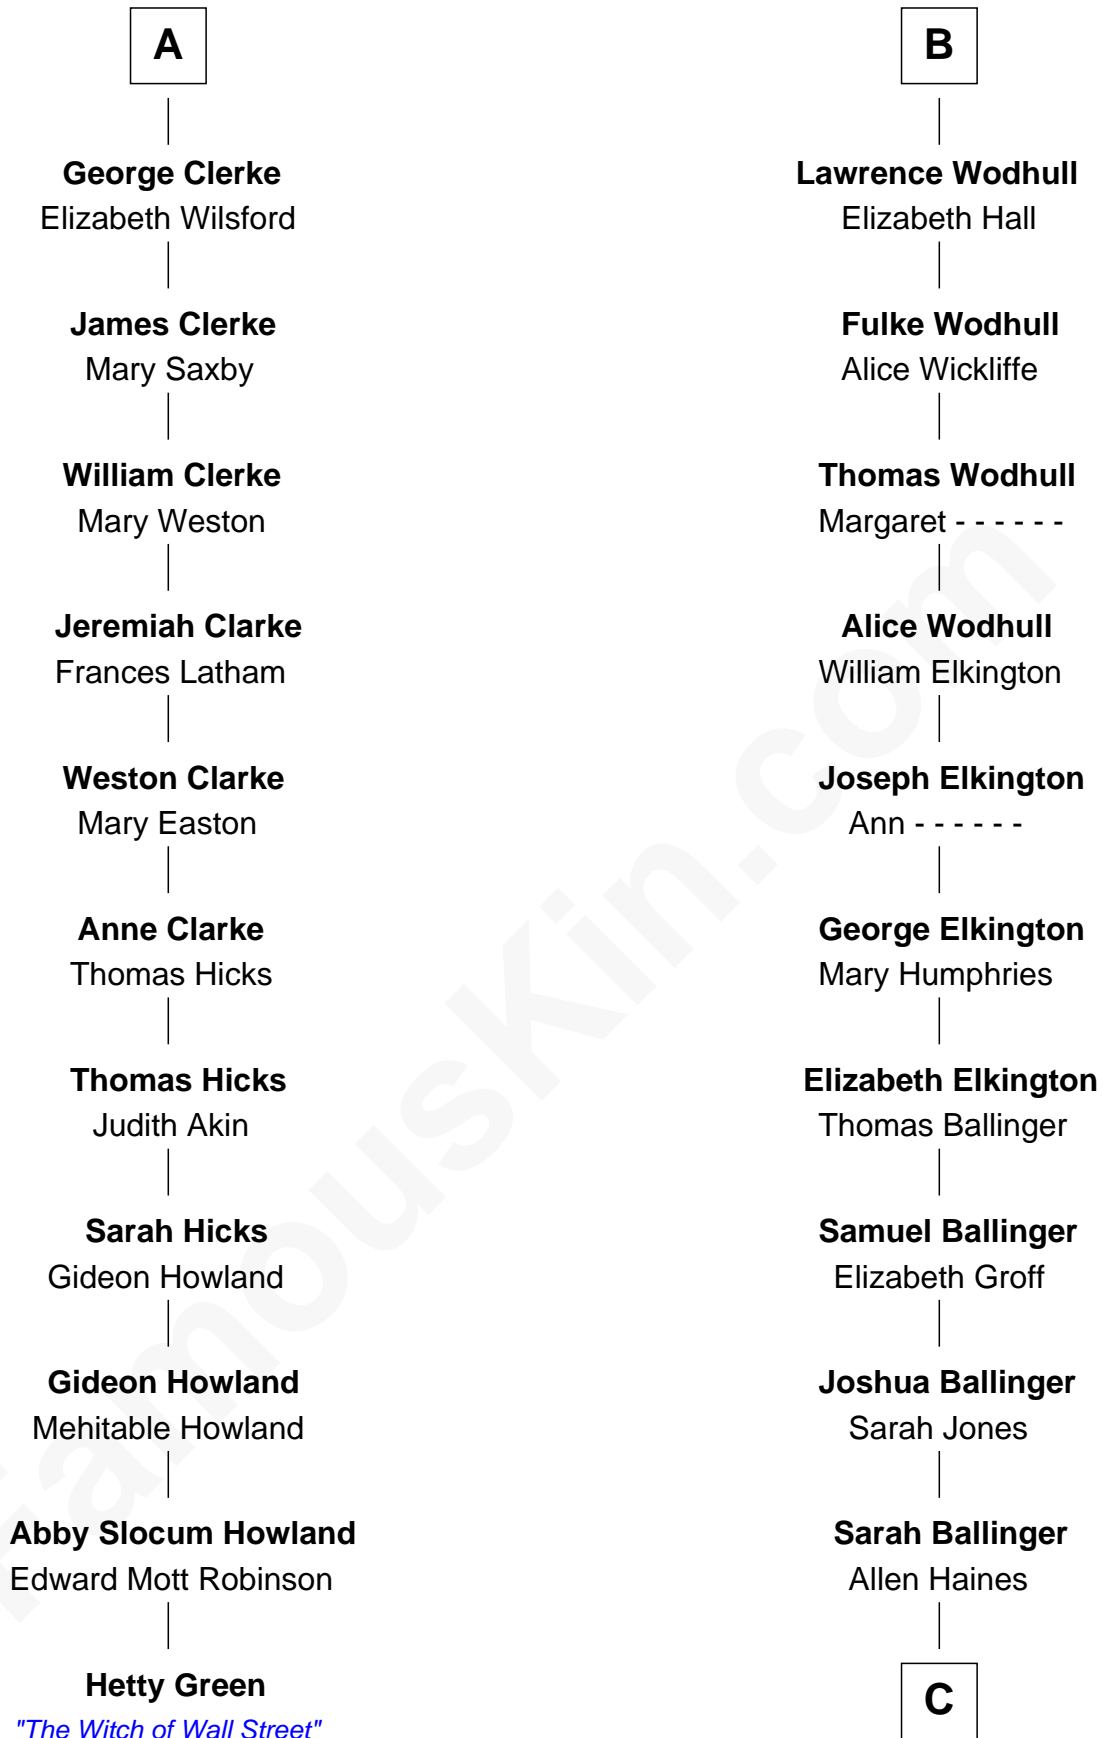

## Relationship Chart of

### Hetty Green

*"The Witch of Wall Street"*

17th cousin 4 times removed of

### Barbara (Pierce) Bush

*First Lady of President George H.W. Bush*

**C**

**Jonathan Haines**

Mary Jane Sprague

**Sarah Haines**

Jacob Marion Flickinger

**Lulu Dell Flickinger**