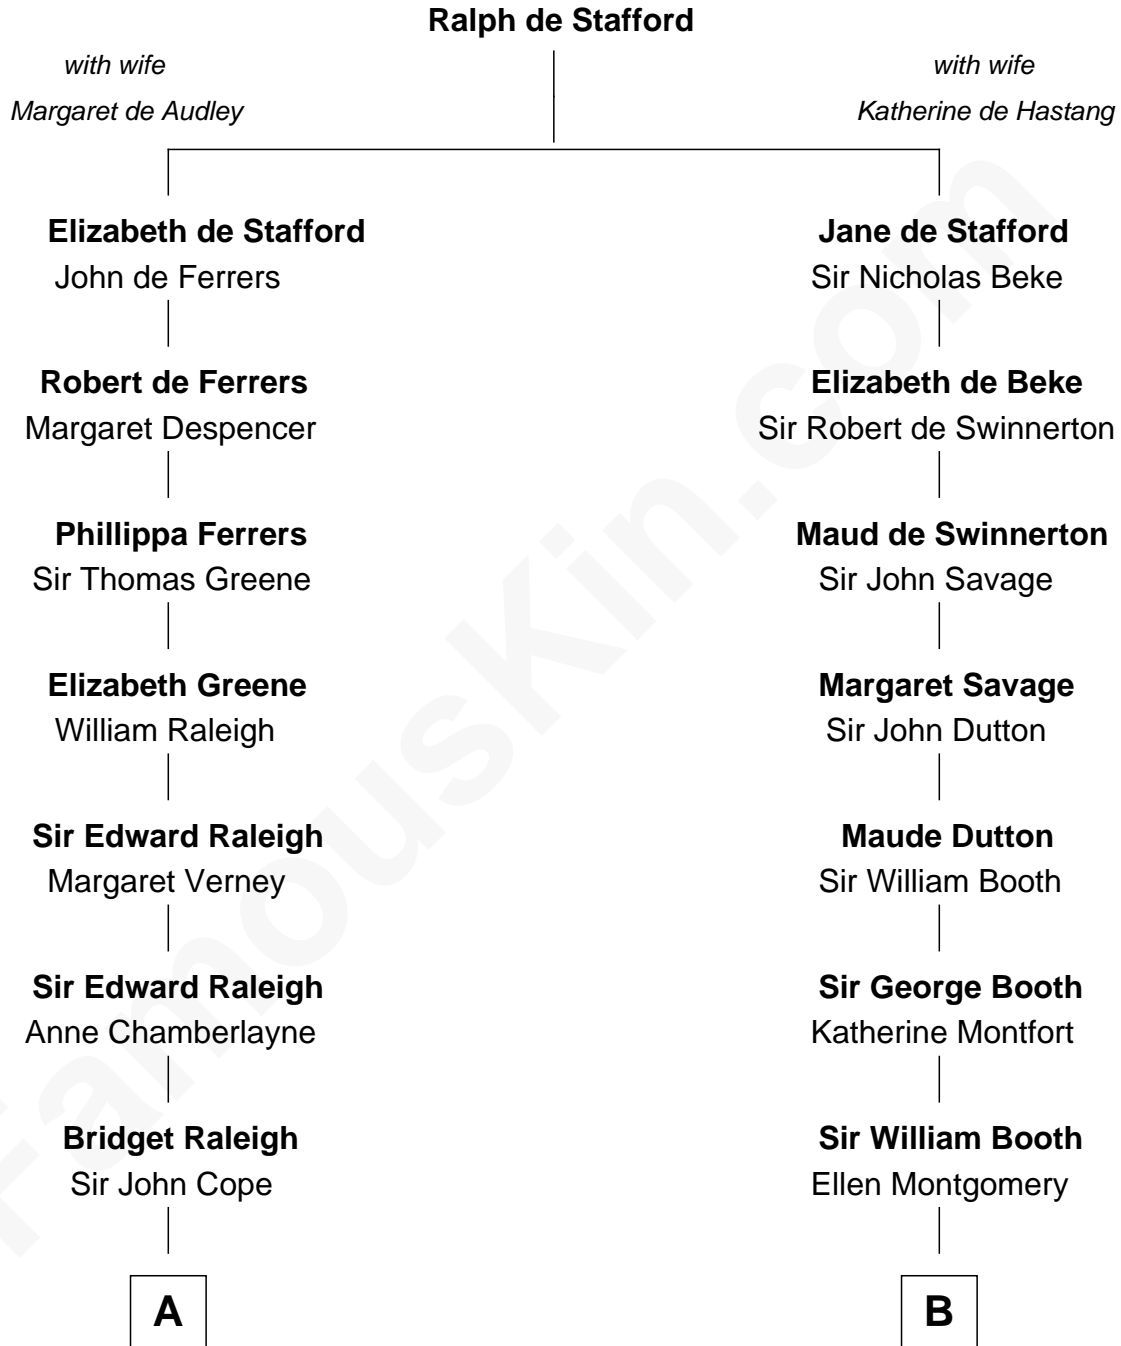

FamousKin.com

Relationship Chart of

Hetty Green

"The Witch of Wall Street"

17th cousin 3 times removed of

Barbara (Pierce) Bush

First Lady of President George H.W. Bush

C

Jerome Place Marvin

Martha Ann Stokes

Mabel Marvin

Scott Pierce

Marvin Pierce

Pauline Robinson

Barbara (Pierce) Bush

First Lady of George H.W. Bush