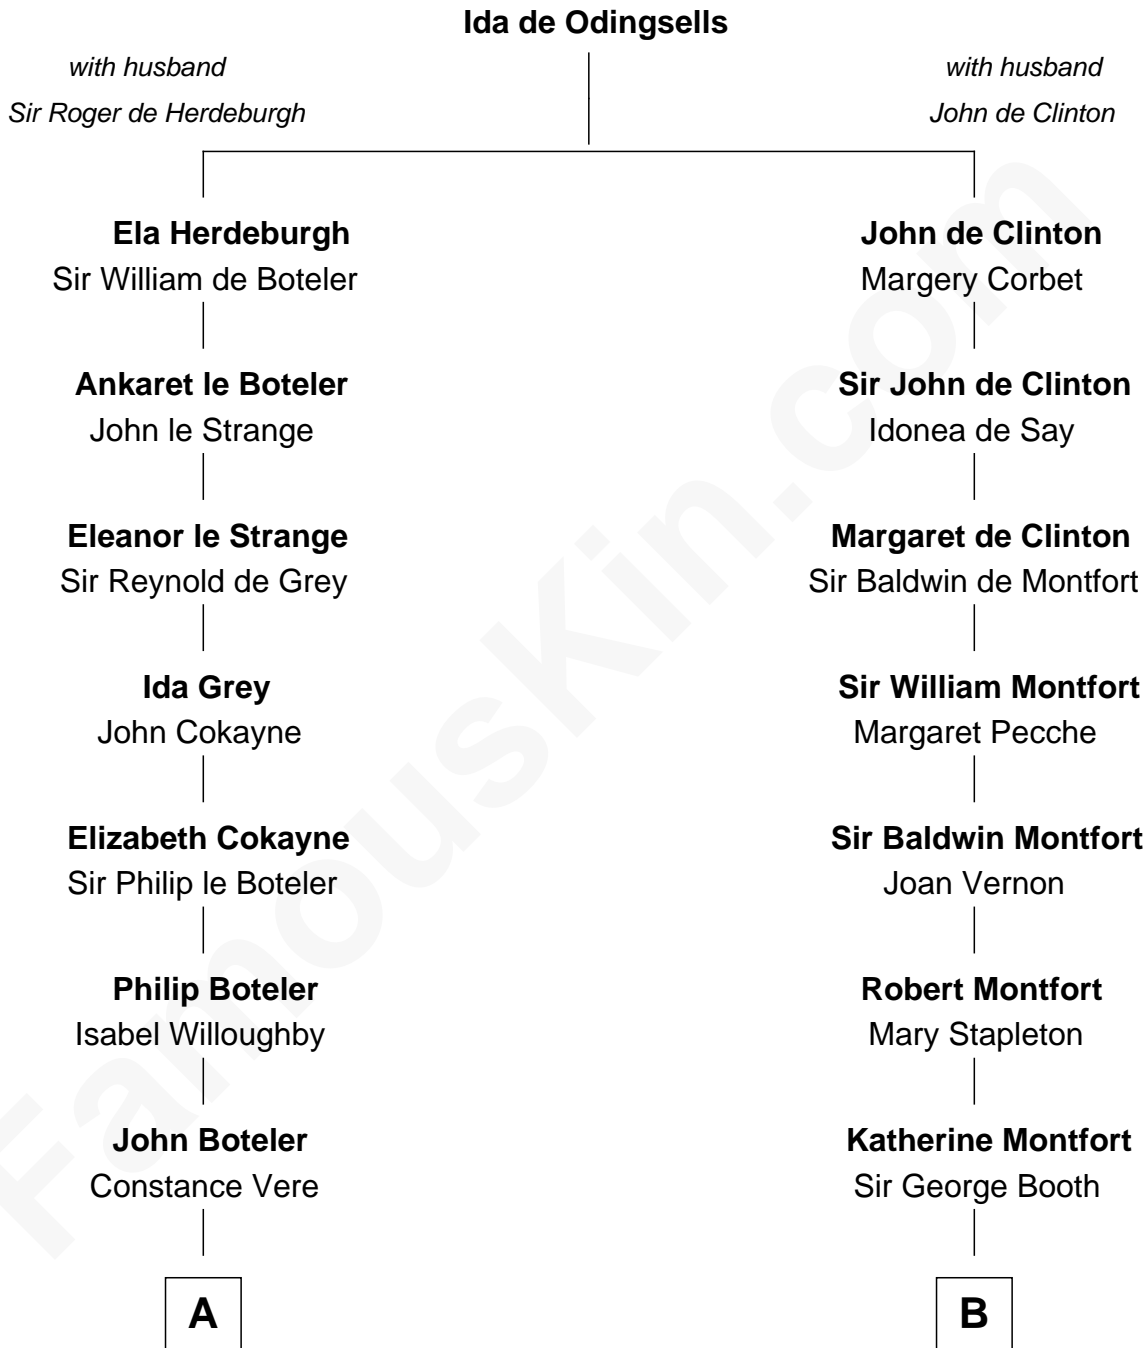

FamousKin.com

Relationship Chart of

Hetty Green

"The Witch of Wall Street"

19th cousin 2 times removed of

Barbara (Pierce) Bush

First Lady of President George H.W. Bush

C

Gideon Howland
Mehitable Howland

Abby Slocum Howland
Edward Mott Robinson

Hetty Green
"The Witch of Wall Street"

D

Samuel Ross Marvin
Julia Ann Place

Jerome Place Marvin
Martha Ann Stokes

Mabel Marvin
Scott Pierce

Marvin Pierce
Pauline Robinson

Barbara (Pierce) Bush
First Lady of George H.W. Bush

FamousKin.com