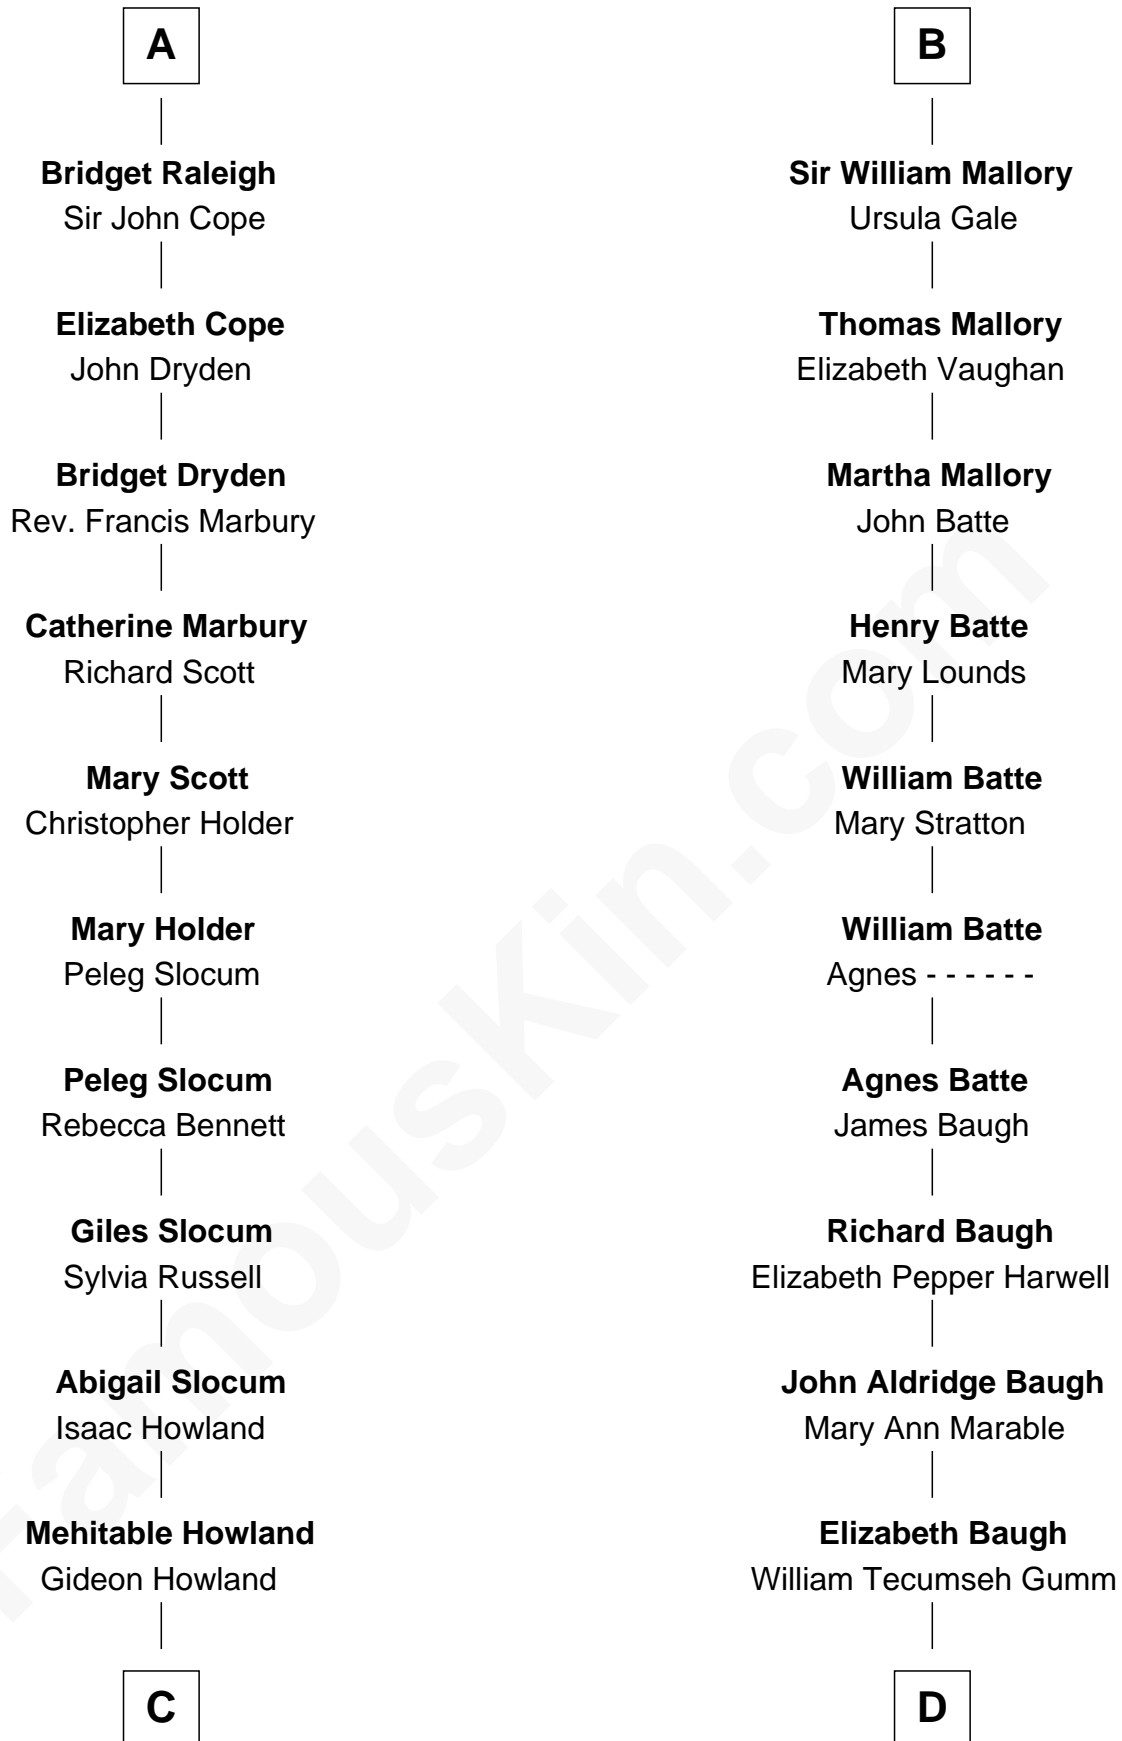

FamousKin.com Relationship Chart of

Hetty Green

"The Witch of Wall Street"

18th cousin 1 time removed of

Liza Minnelli

Singer and Actress

Edmund Fitzalan

Alice de Warenne

C

Abby Slocum Howland
Edward Mott Robinson

Hetty Green
"The Witch of Wall Street"

D

Francis Avent Gumm
Ethel Marian Milne

Frances Ethel Gumm
Vincent Minnelli

Liza Minnelli
Singer and Actress

FamousKin.com