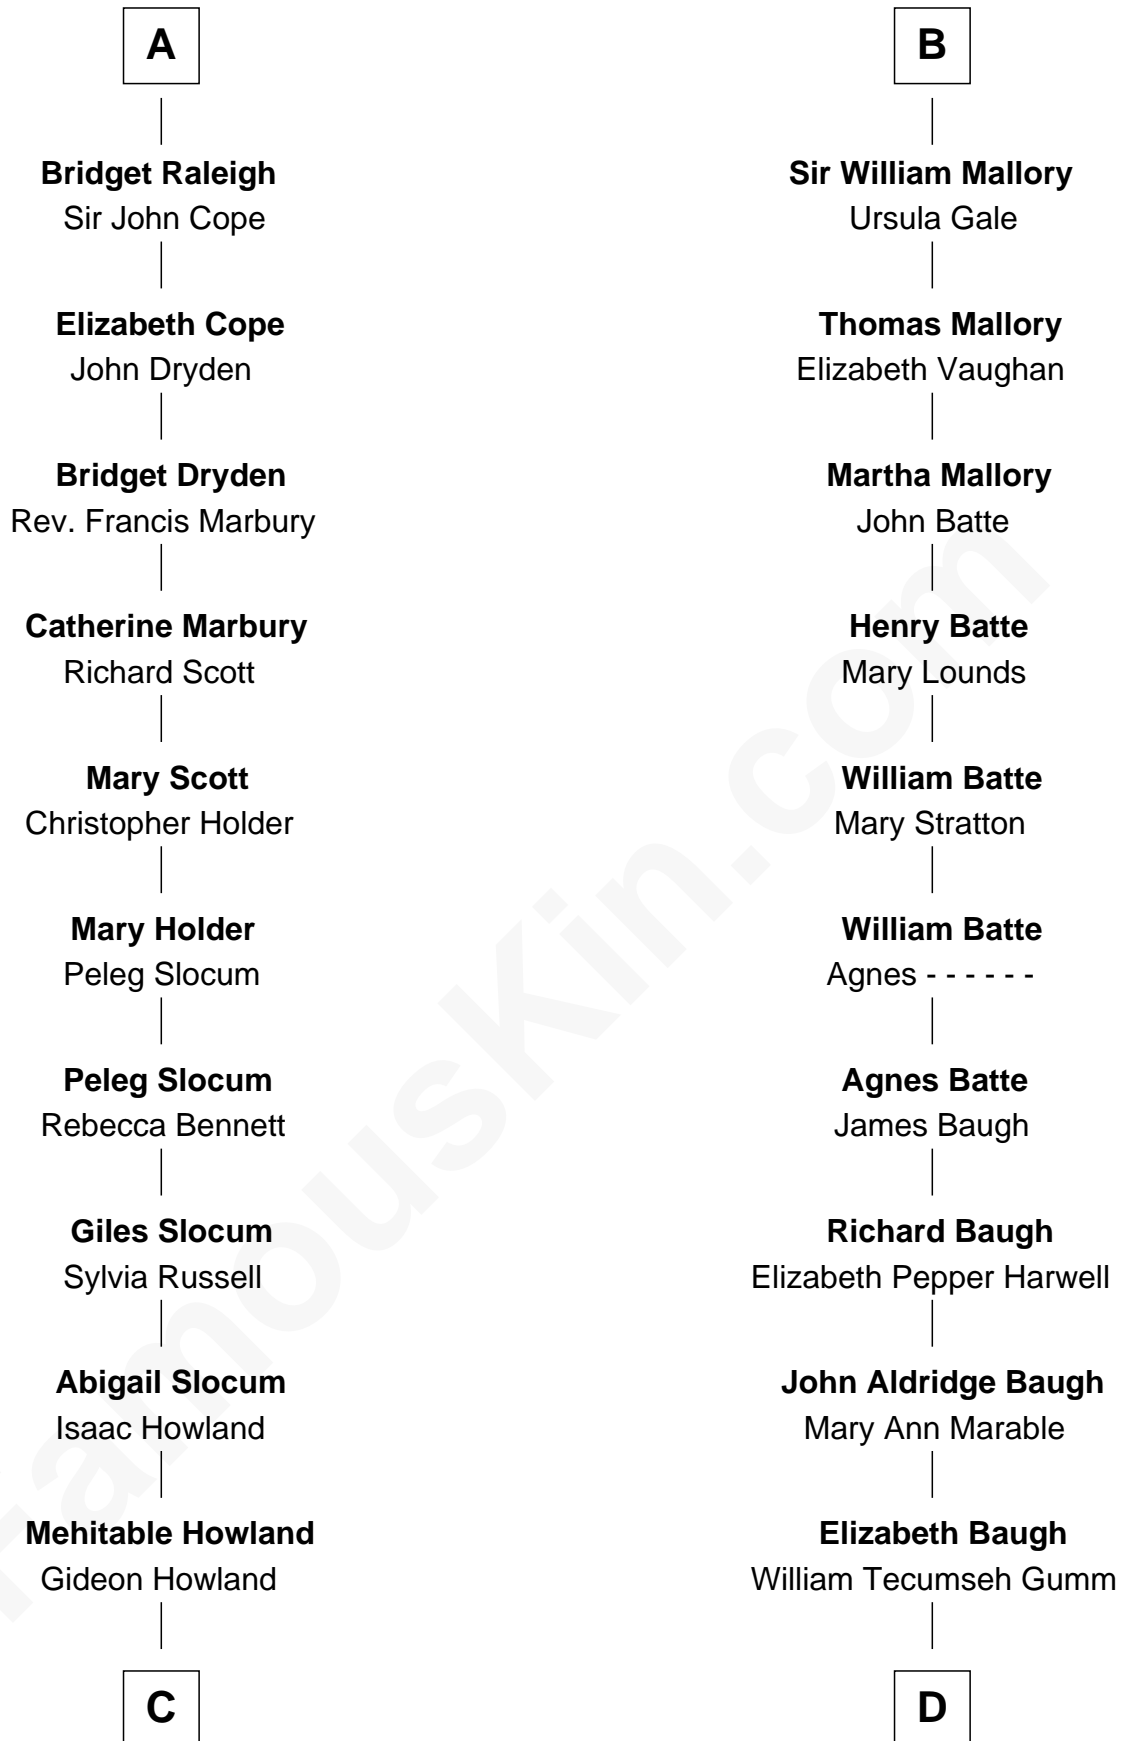

FamousKin.com Relationship Chart of

Hetty Green

"The Witch of Wall Street"

18th cousin of

Judy Garland

Singer and Movie Actress

Edmund Fitzalan

Alice de Warenne

C

Abby Slocum Howland

Edward Mott Robinson

Hetty Green

"The Witch of Wall Street"

D

Francis Avent Gumm

Ethel Marian Milne