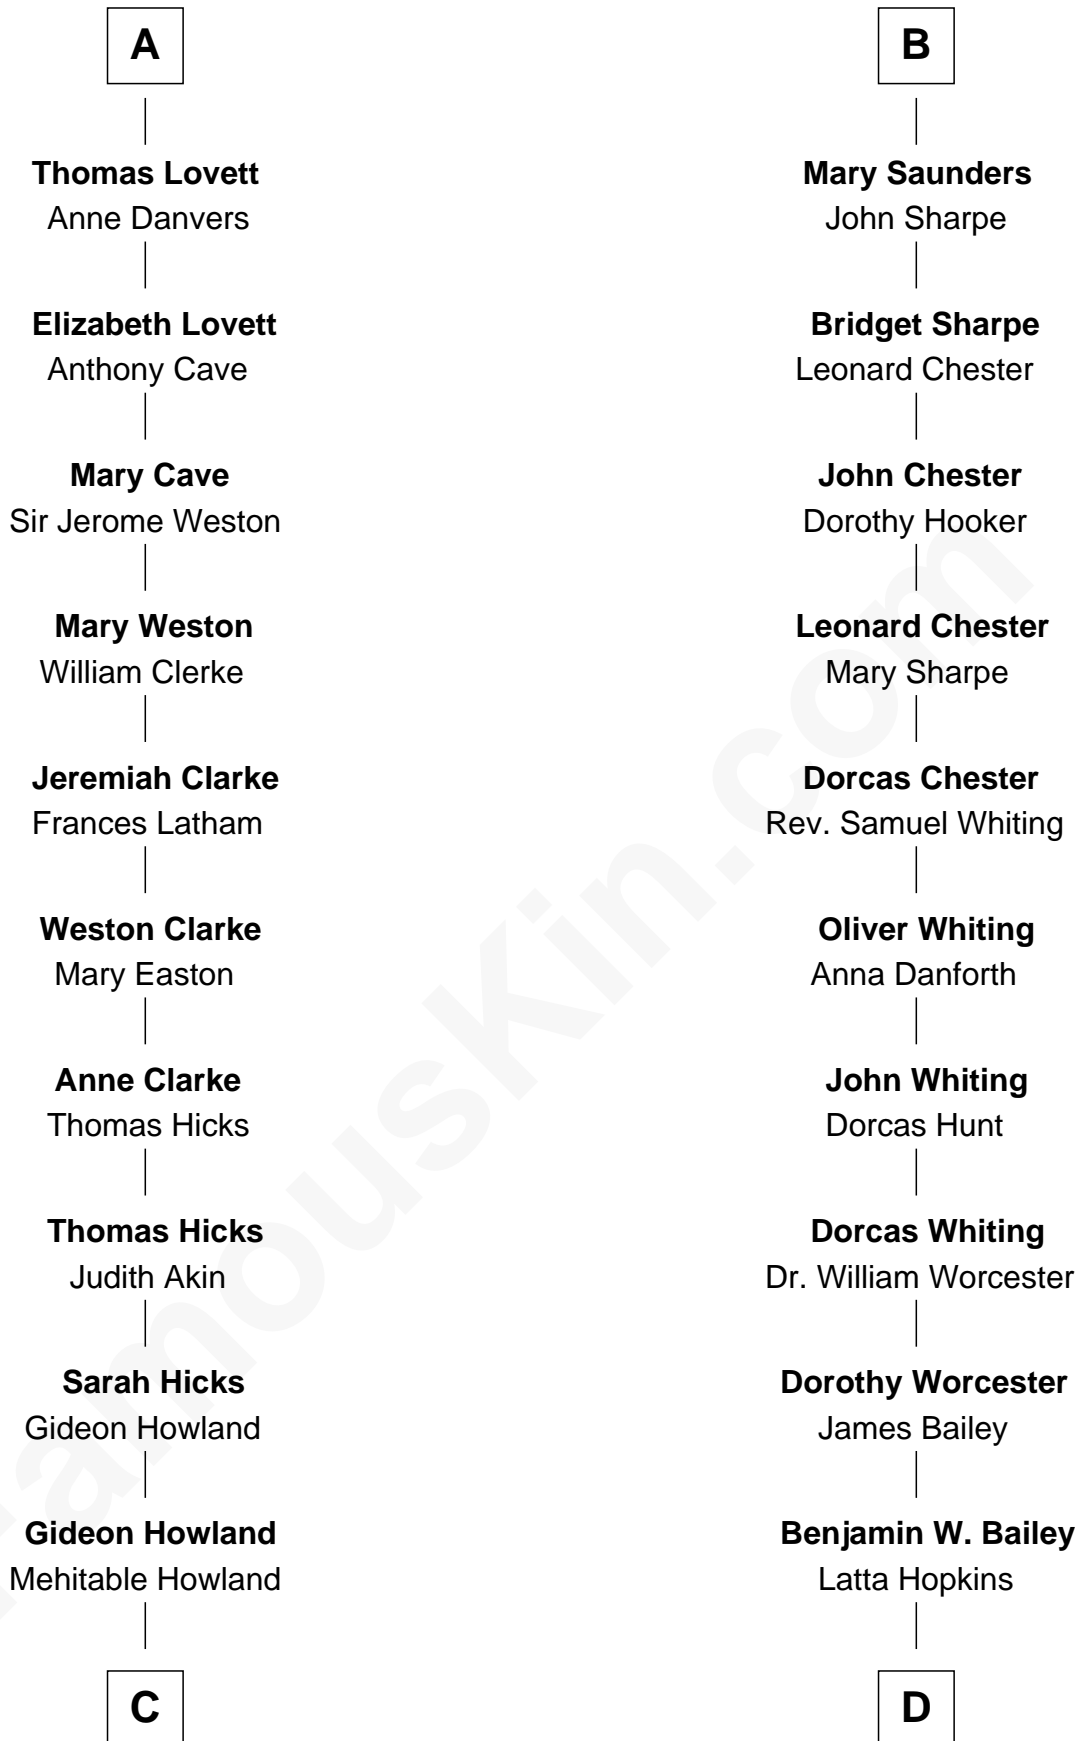

FamousKin.com Relationship Chart of

Hetty Green

"The Witch of Wall Street"

18th cousin 2 times removed of

Bette Davis

Movie Actress

Sir William de Boteler

Ela Herdeburgh

Ankaret le Boteler

John le Strange

Eleanor le Strange

Sir Reynold de Grey

Ida Grey

John Cokayne

Elizabeth Cokayne

Sir Philip le Boteler

Sir Nicholas Longford

Alice Longford

William FitzHerbert

Henry FitzHerbert

----- Downes

Nicholas FitzHerbert

Alice Booth

Joan FitzHerbert

John Cotton

Margaret Cotton

Richard Belgrave

Dorothy Belgrave

William Saunders

B

C

Abby Slocum Howland
Edward Mott Robinson