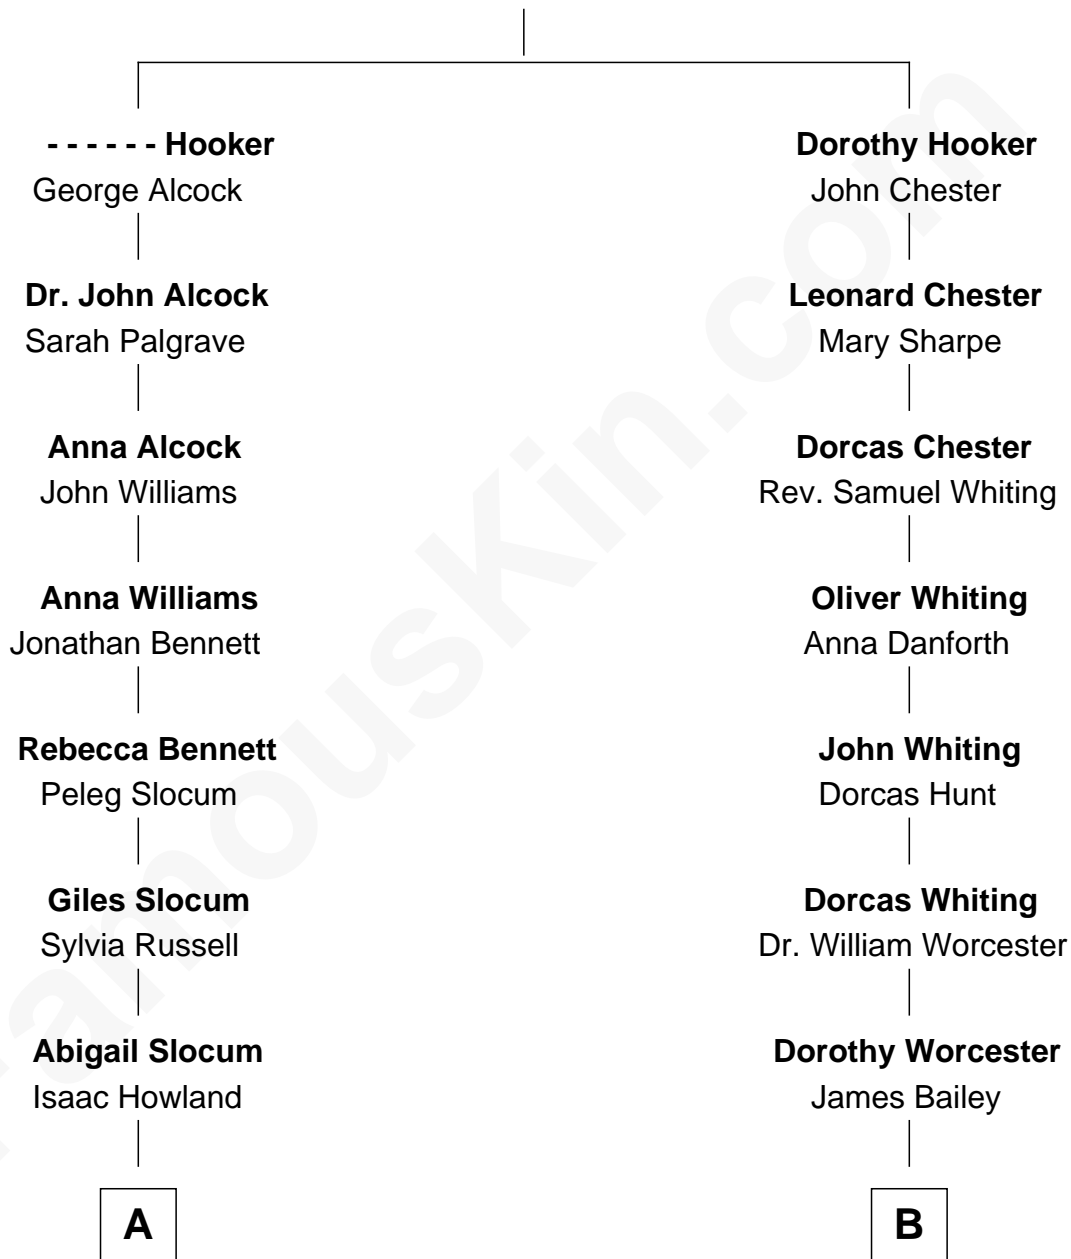

FamousKin.com Relationship Chart of

Hetty Green

"The Witch of Wall Street"

9th cousin 2 times removed of

Bette Davis

Movie Actress

Thomas Hooker

A

Mehitable Howland

Gideon Howland

Abby Slocum Howland

Edward Mott Robinson

Hetty Green

"The Witch of Wall Street"

B

Benjamin W. Bailey

Latta Hopkins

Harriet Jane Bailey

Charles Otis Thompson

Harriet Eugenia Thompson

William Aaron Favor

Ruth Augusta Favor

Harlow Morrell Davis

Bette Davis