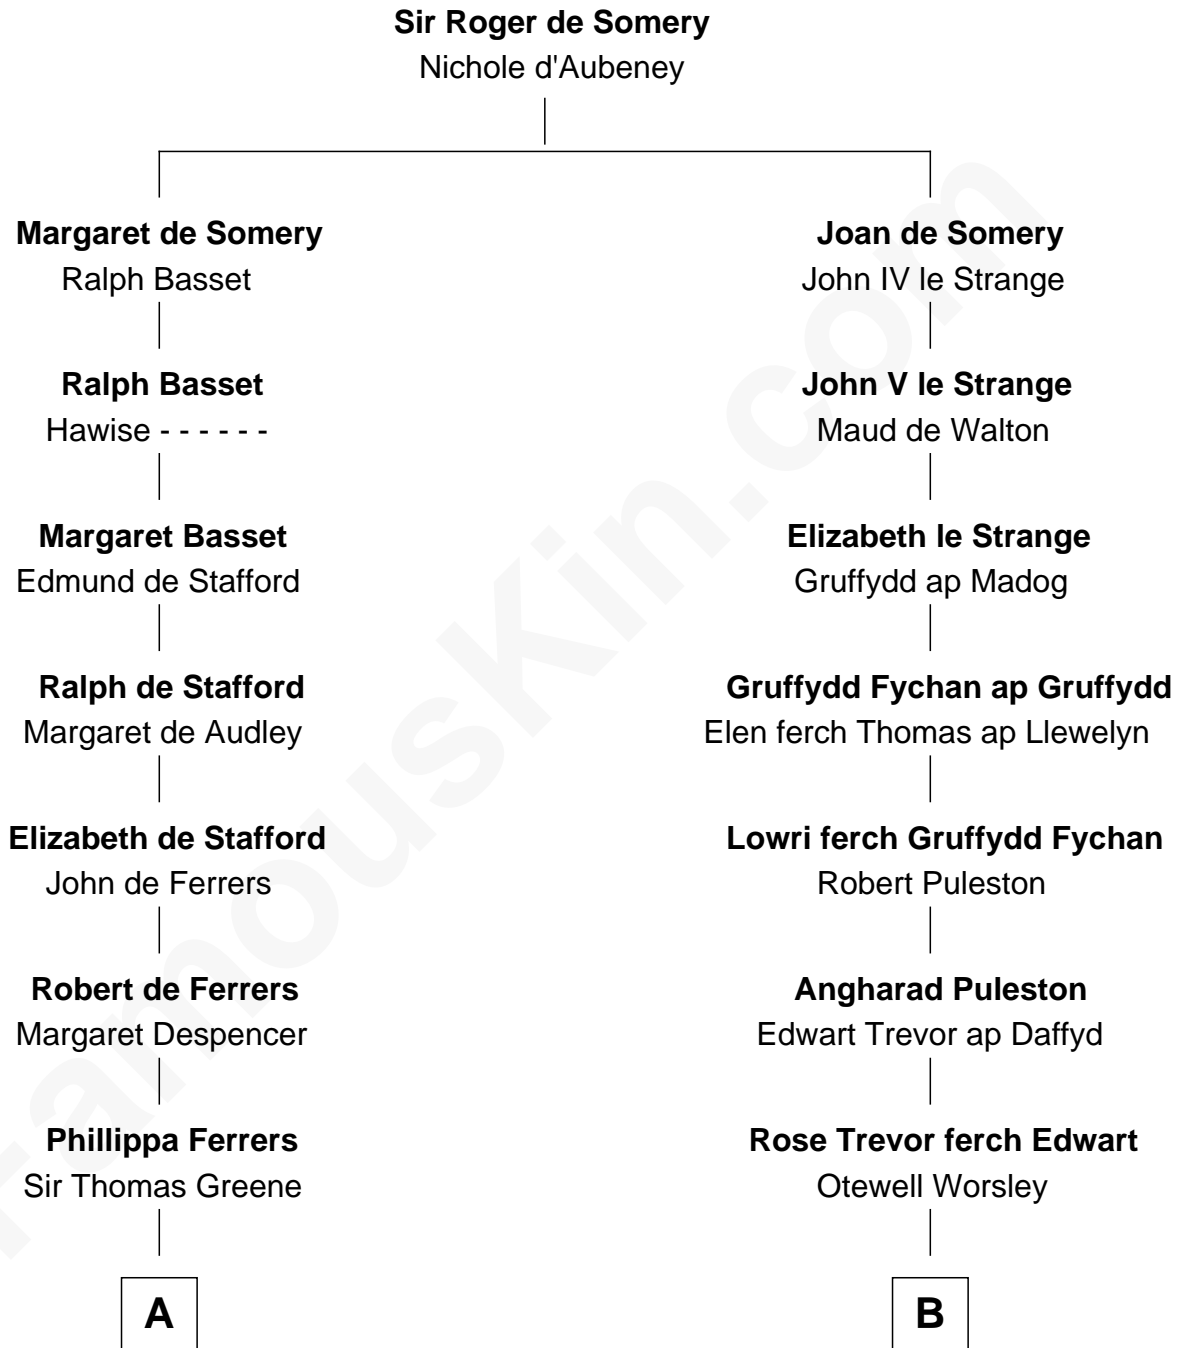

FamousKin.com

Relationship Chart of

Hetty Green

"The Witch of Wall Street"

18th cousin 3 times removed of

Elphalet Remington

Founder of Remington Arms Company

C

Giles Slocum

Sylvia Russell

Abigail Slocum

Isaac Howland

Mehitable Howland

Gideon Howland

Abby Slocum Howland

Edward Mott Robinson