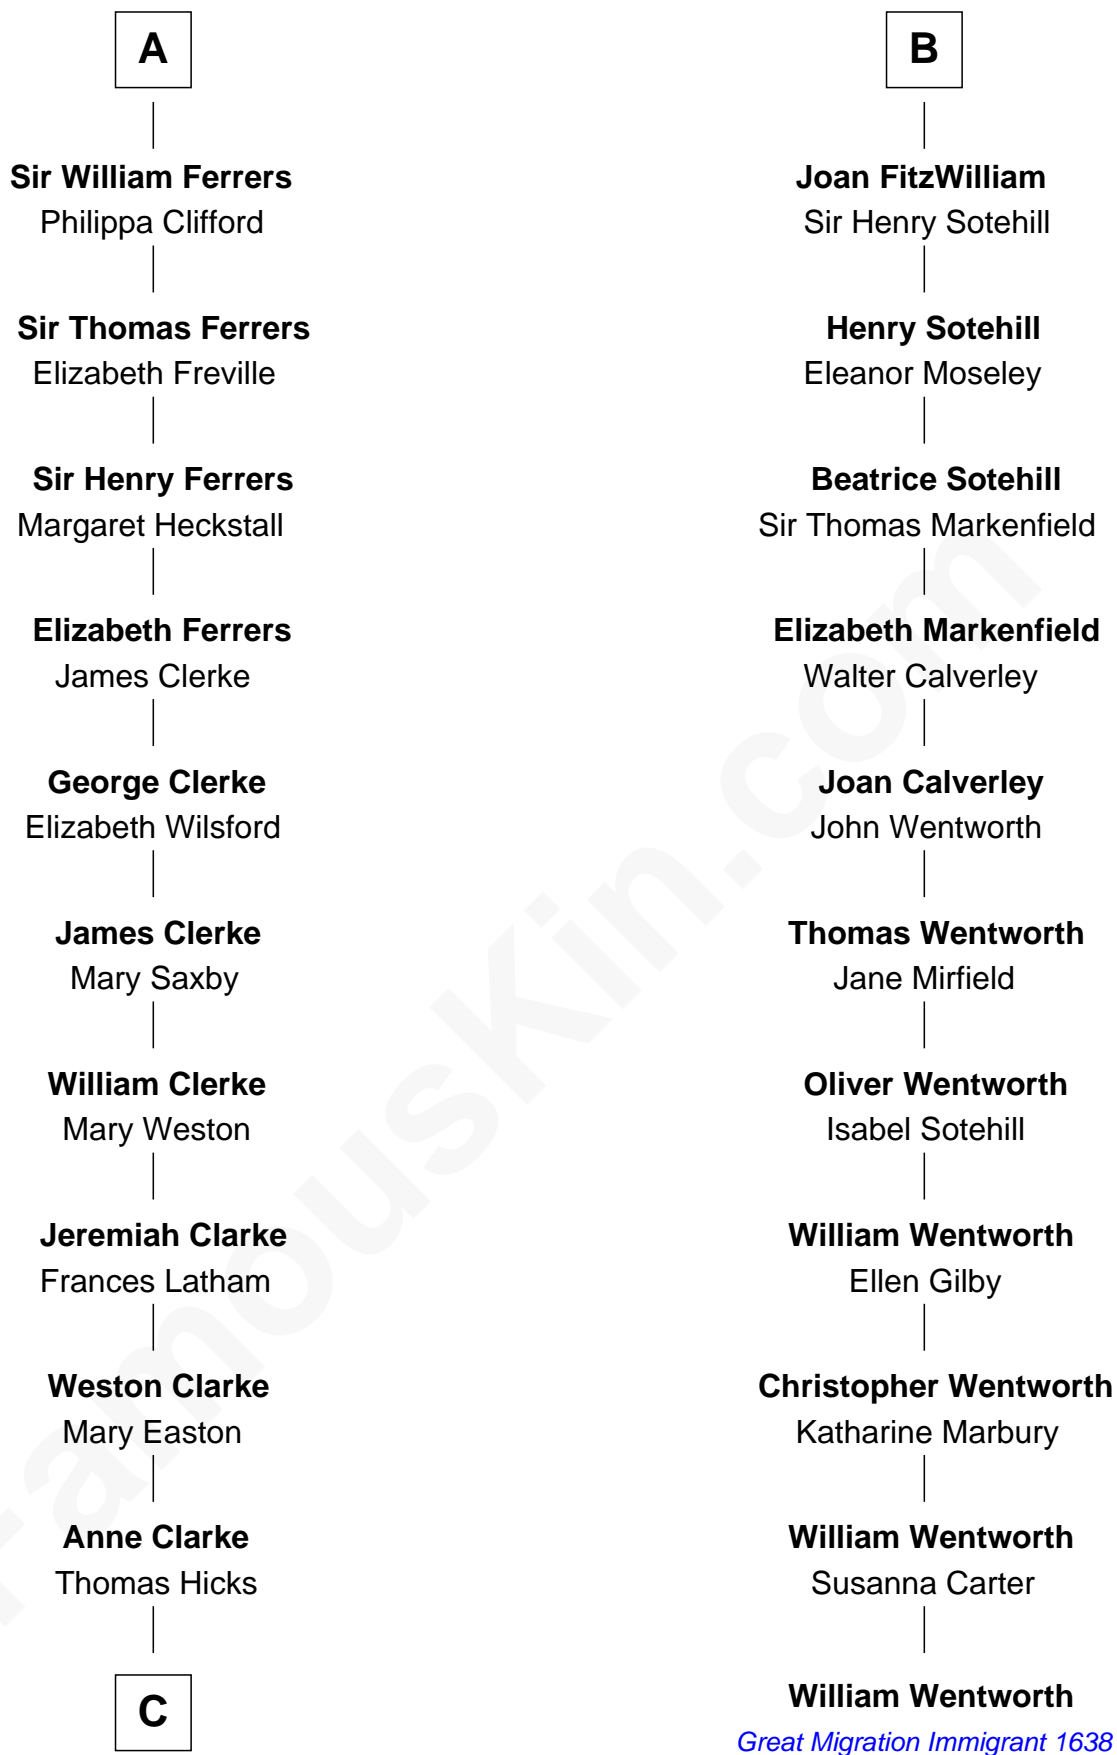

FamousKin.com

Relationship Chart of

Hetty Green

"The Witch of Wall Street"

17th cousin 4 times removed of

William Wentworth

(c1616 - 1696/7) Great Migration Immigrant 1638

C

—
Thomas Hicks

Judith Akin

—
Sarah Hicks

Gideon Howland

—
Gideon Howland

Mehitable Howland

—
Abby Slocum Howland

Edward Mott Robinson

—
Hetty Green

"The Witch of Wall Street"