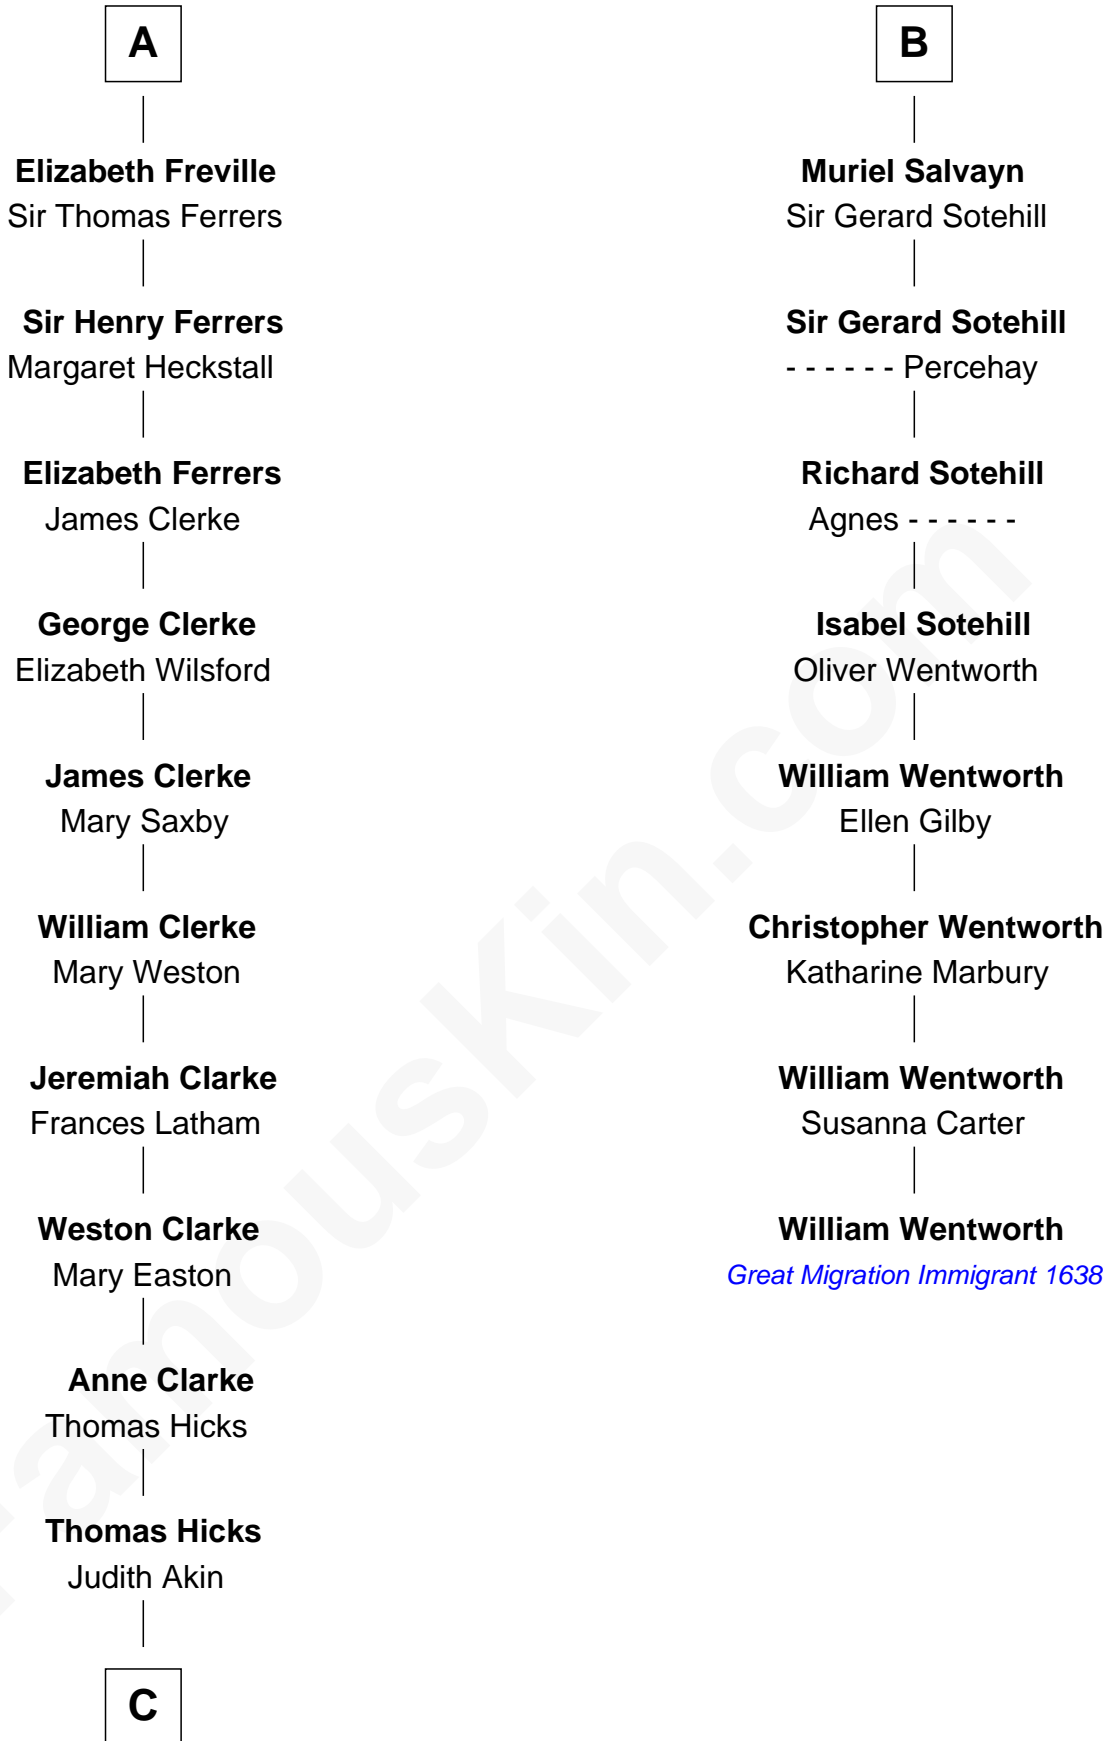

FamousKin.com

Relationship Chart of

Hetty Green

"The Witch of Wall Street"

14th cousin 6 times removed of

William Wentworth

(c1616 - 1696/7) Great Migration Immigrant 1638

C

—
Sarah Hicks

Gideon Howland

—
Gideon Howland

Mehitable Howland

—
Abby Slocum Howland

Edward Mott Robinson

—
Hetty Green

"The Witch of Wall Street"