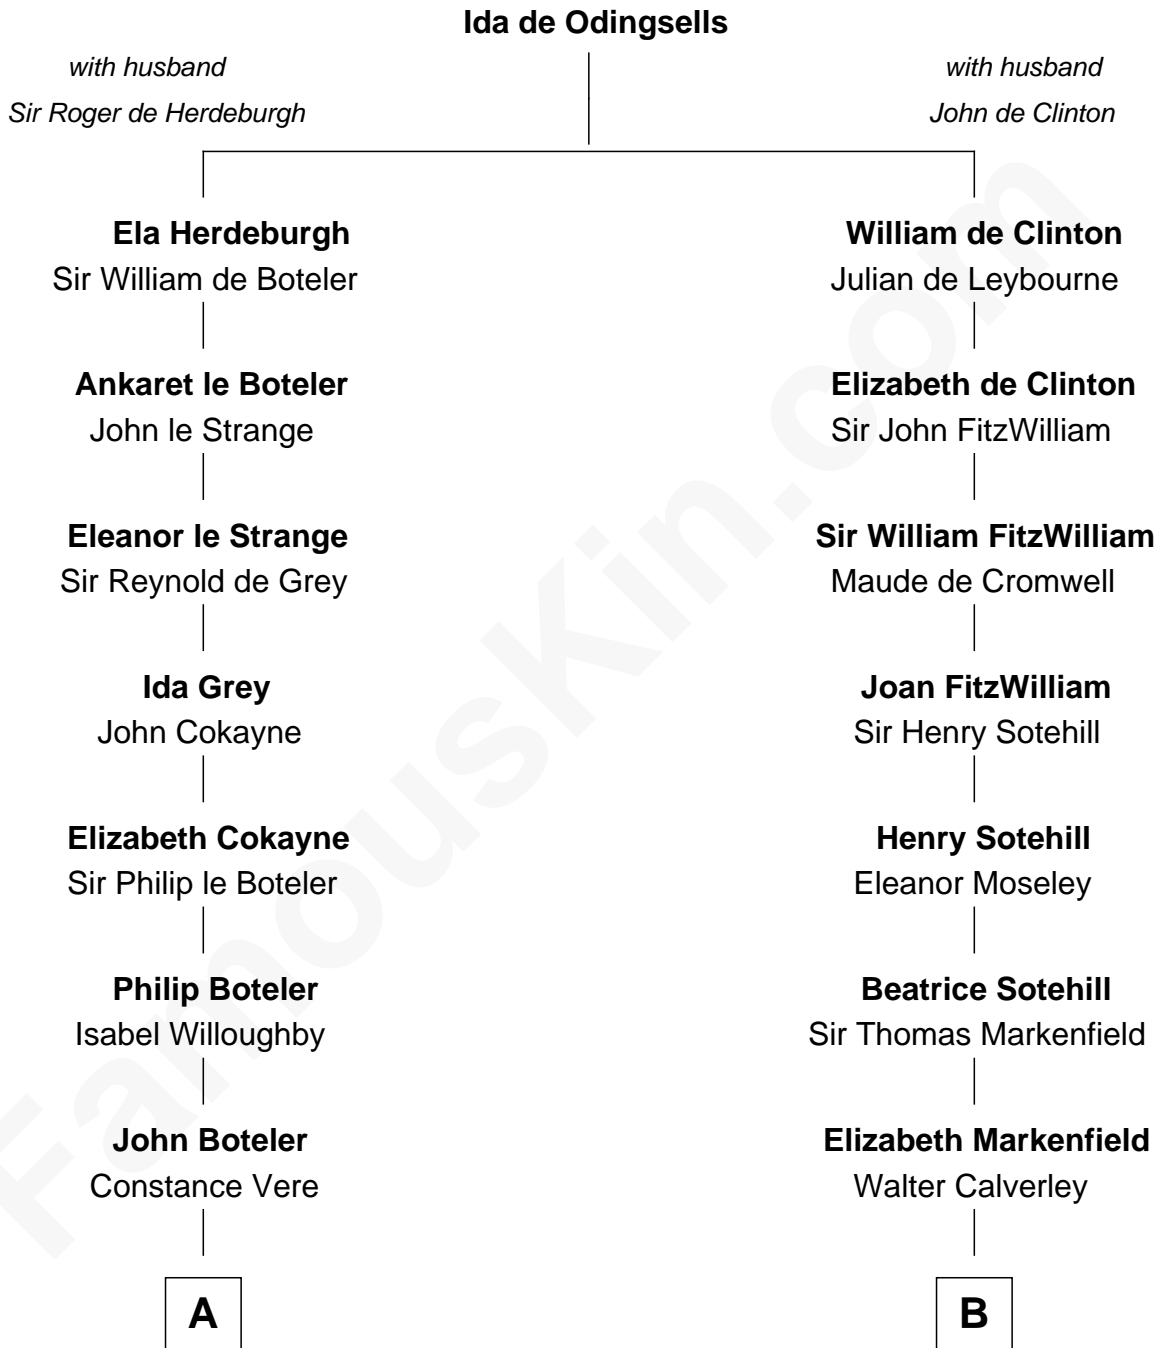

FamousKin.com

Relationship Chart of

Hetty Green

"The Witch of Wall Street"

13th cousin 6 times removed of

William Wentworth

(c1616 - 1696/7) Great Migration Immigrant 1638

C

—
Gideon Howland
Mehitable Howland

—
Abby Slocum Howland
Edward Mott Robinson

—
Hetty Green
"The Witch of Wall Street"

FamousKin.com