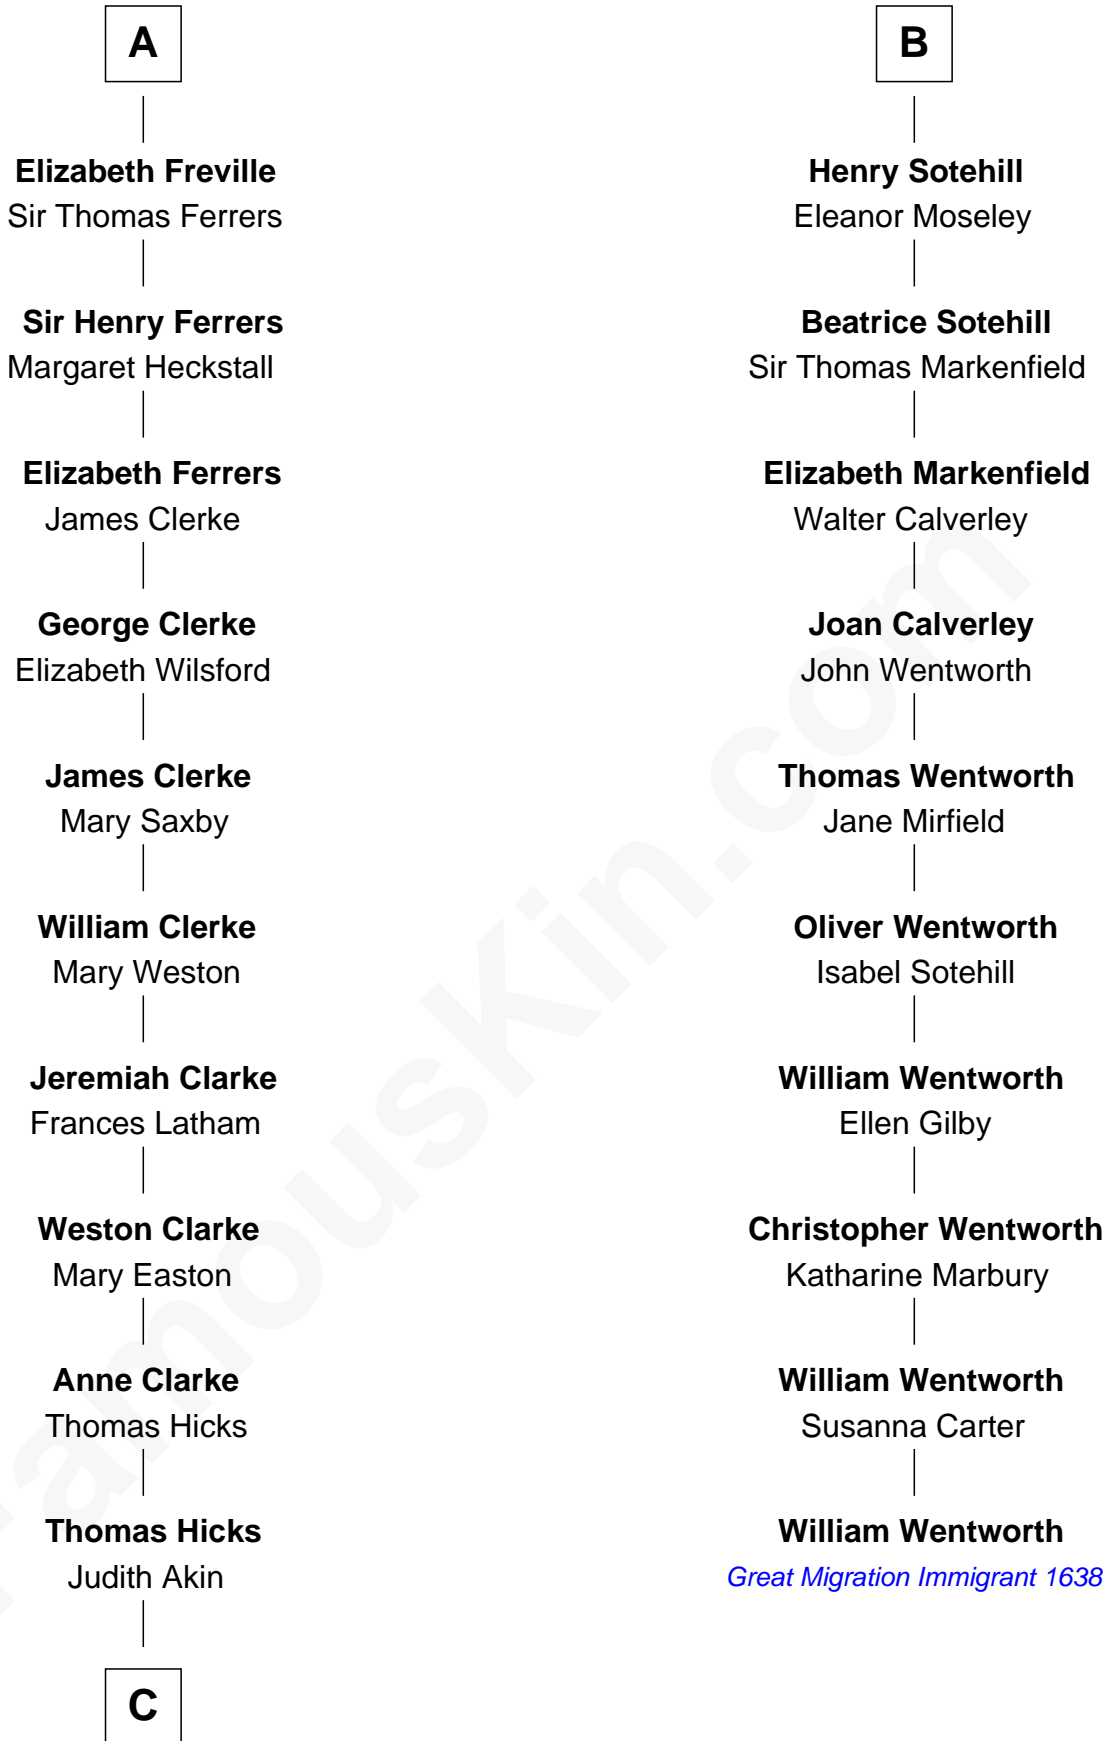

FamousKin.com

Relationship Chart of

Hetty Green

"The Witch of Wall Street"

16th cousin 4 times removed of

William Wentworth

(c1616 - 1696/7) Great Migration Immigrant 1638

Sir William Longespee

Ela of Salisbury

C

—
Sarah Hicks

Gideon Howland

—
Gideon Howland

Mehitable Howland

—
Abby Slocum Howland

Edward Mott Robinson

—
Hetty Green

"The Witch of Wall Street"

FamousKin.com