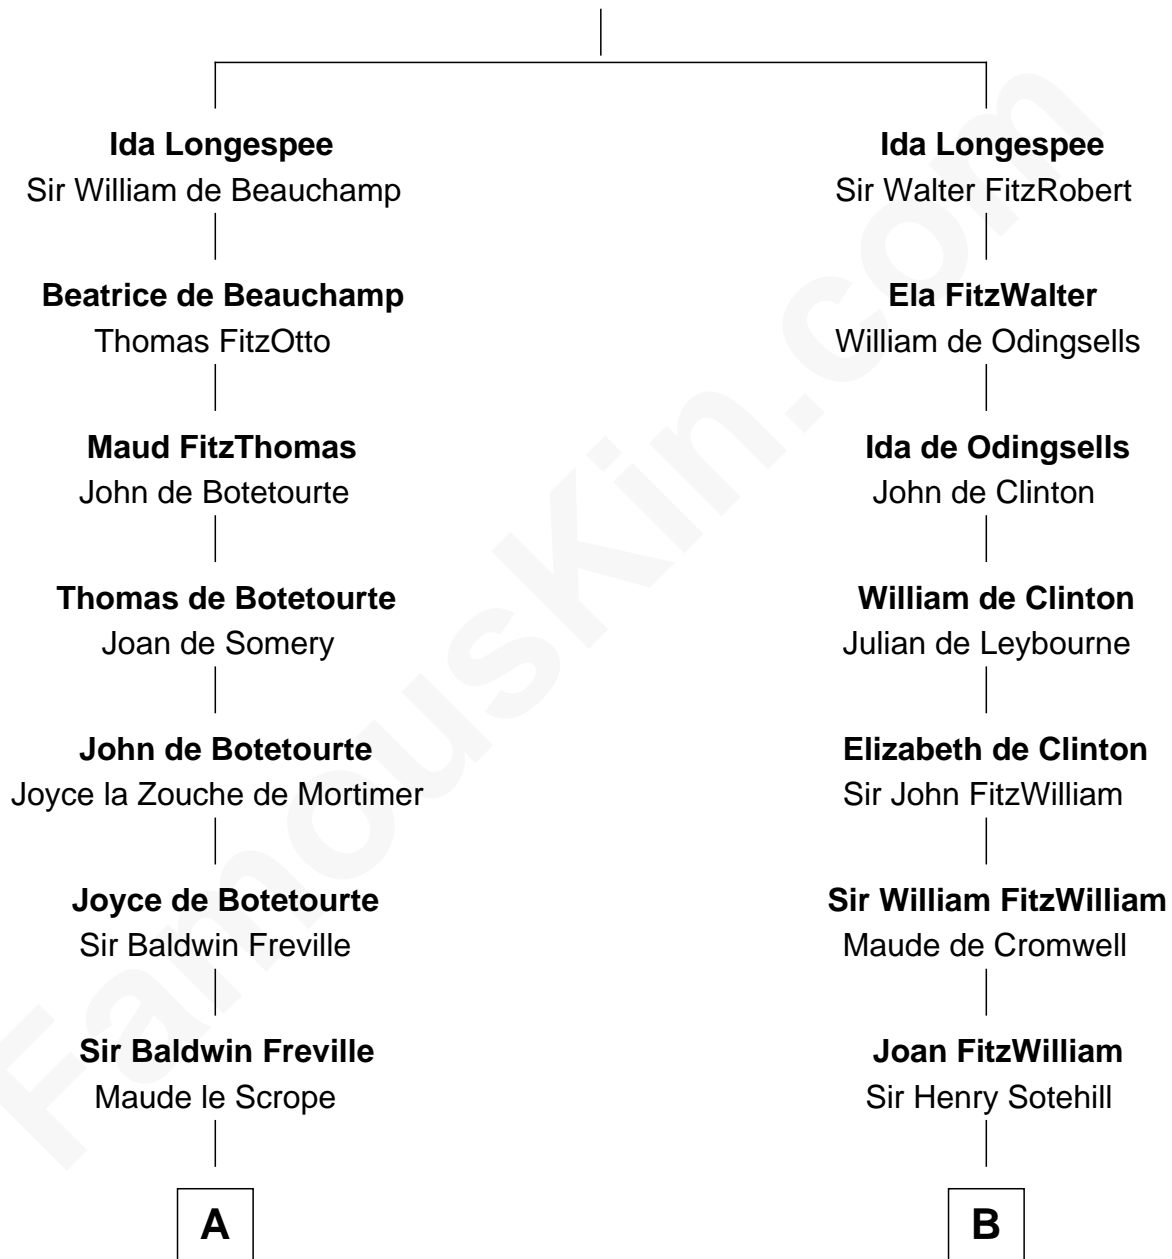

FamousKin.com

Relationship Chart of

Hetty Green

"The Witch of Wall Street"

16th cousin 4 times removed of

William Wentworth

(c1616 - 1696/7) Great Migration Immigrant 1638

Sir William Longespee

Ela of Salisbury

C

—
Sarah Hicks

Gideon Howland

—
Gideon Howland

Mehitable Howland

—
Abby Slocum Howland

Edward Mott Robinson

—
Hetty Green

"The Witch of Wall Street"

FamousKin.com