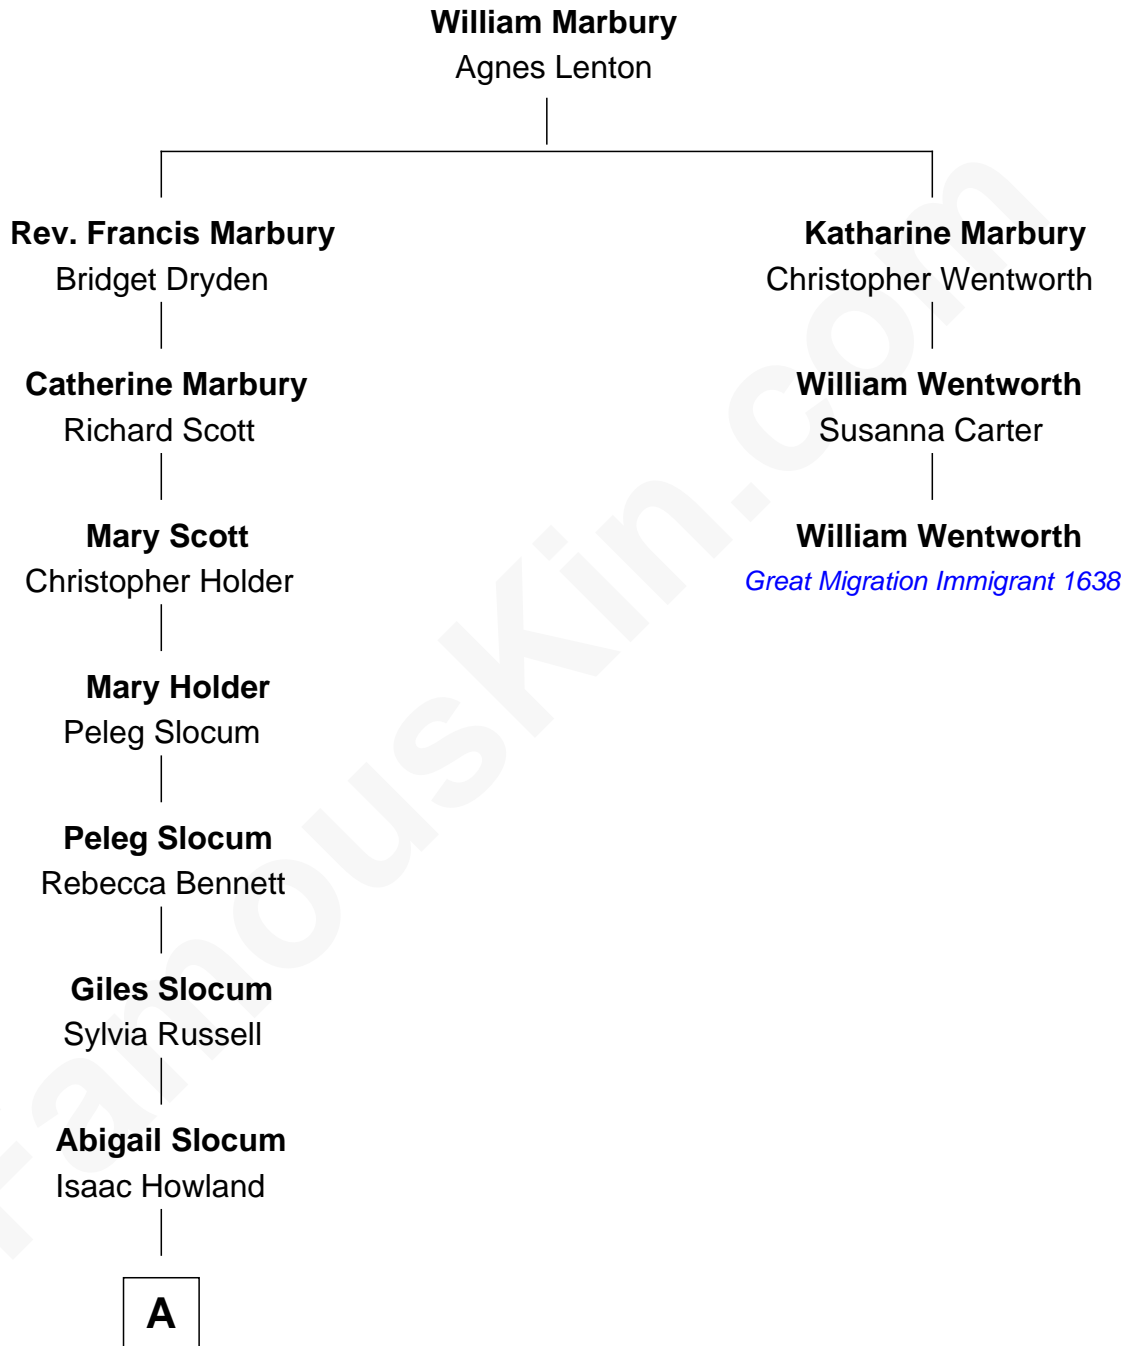

# FamousKin.com

## Relationship Chart of

### Hetty Green

"The Witch of Wall Street"

2nd cousin 7 times removed of

**William Wentworth**

(c1616 - 1696/7) Great Migration Immigrant 1638

**A**

—  
**Mehitable Howland**

Gideon Howland

—  
**Abby Slocum Howland**

Edward Mott Robinson

—  
**Hetty Green**

*"The Witch of Wall Street"*

FamousKin.com