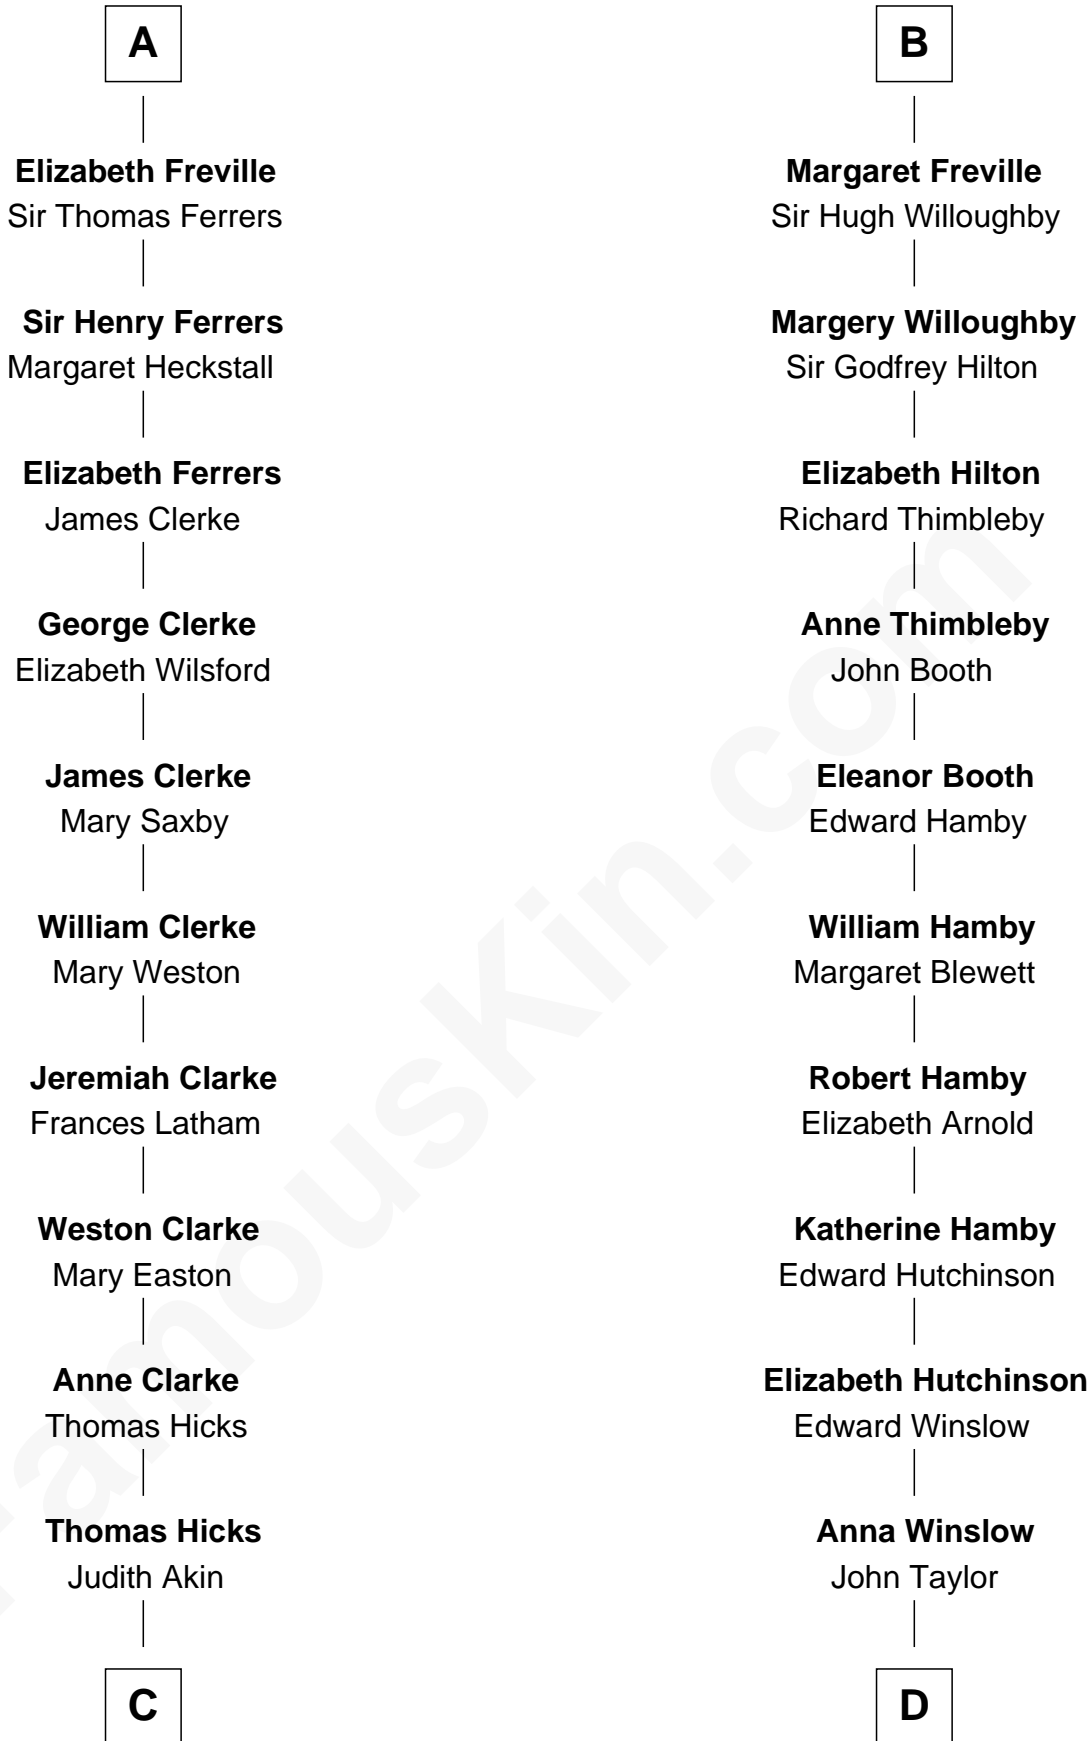

FamousKin.com

Relationship Chart of

Hetty Green

"The Witch of Wall Street"

20th cousin 1 time removed of

Lucretia (Rudolph) Garfield

First Lady of President James Garfield

C

Sarah Hicks

Gideon Howland

Gideon Howland

Mehitable Howland

Abby Slocum Howland

Edward Mott Robinson

Hetty Green

"The Witch of Wall Street"

D

Elizabeth Taylor

Nathaniel Greene

John Greene

Azubah Ward

Lucretia Greene

Elijah Mason

Arabella Greene Mason