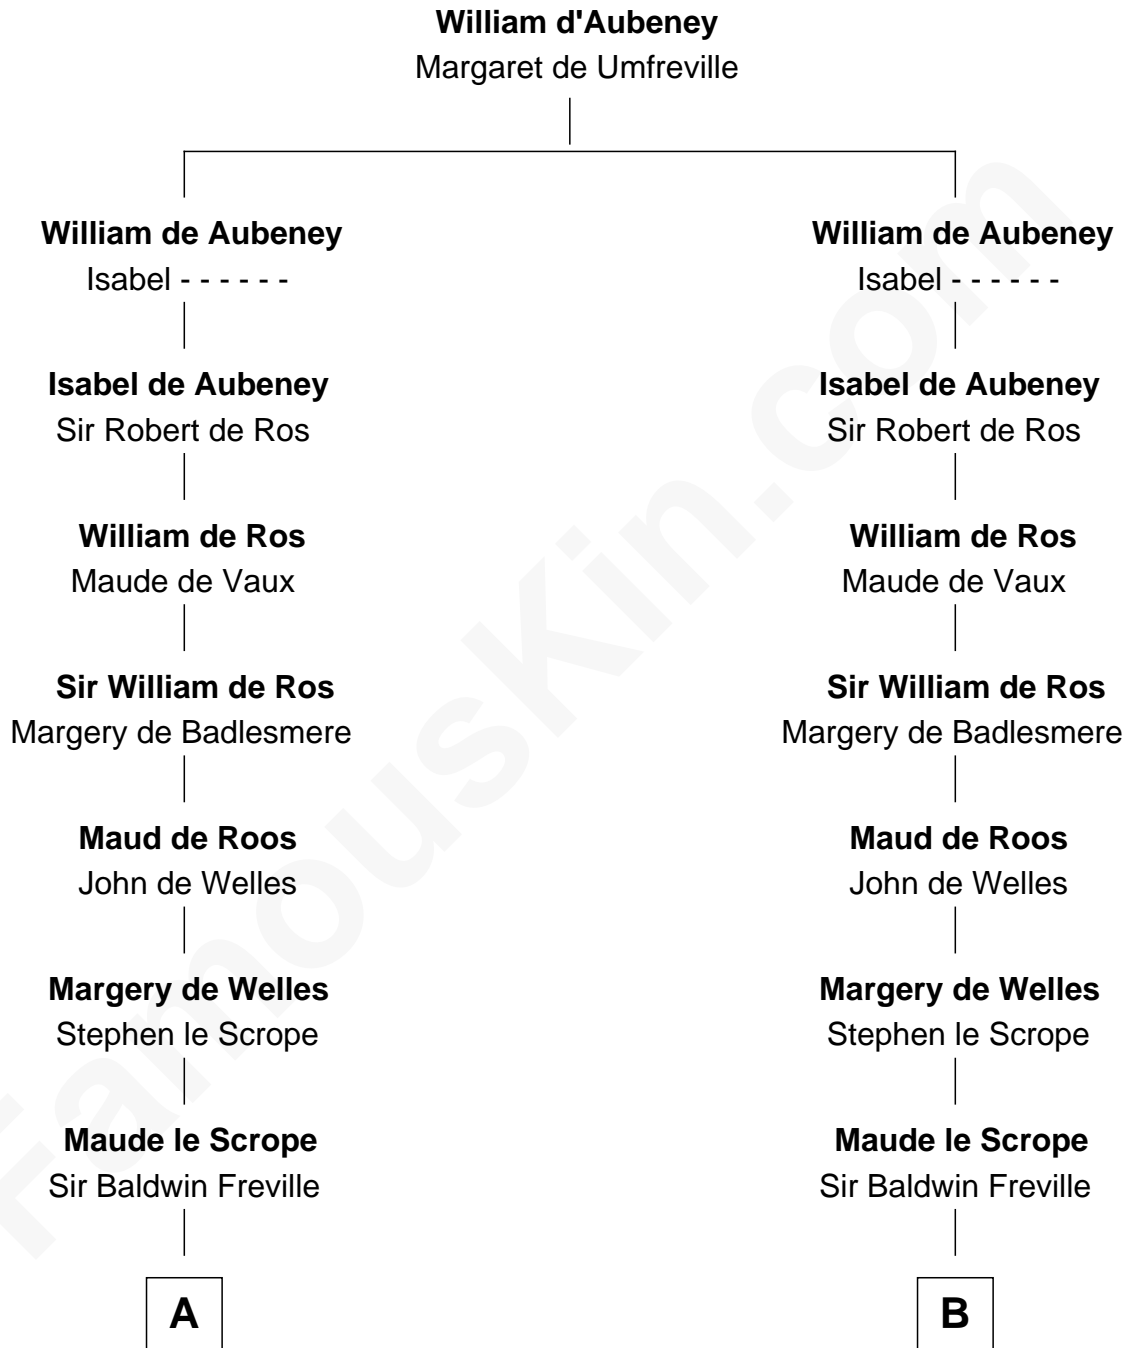

# FamousKin.com

## Relationship Chart of

### Hetty Green

*"The Witch of Wall Street"*

20th cousin 1 time removed of

### Lucretia (Rudolph) Garfield

*First Lady of President James Garfield*

**C**

**Sarah Hicks**  
Gideon Howland

**Gideon Howland**  
Mehitable Howland

**Abby Slocum Howland**  
Edward Mott Robinson

**Hetty Green**  
*"The Witch of Wall Street"*