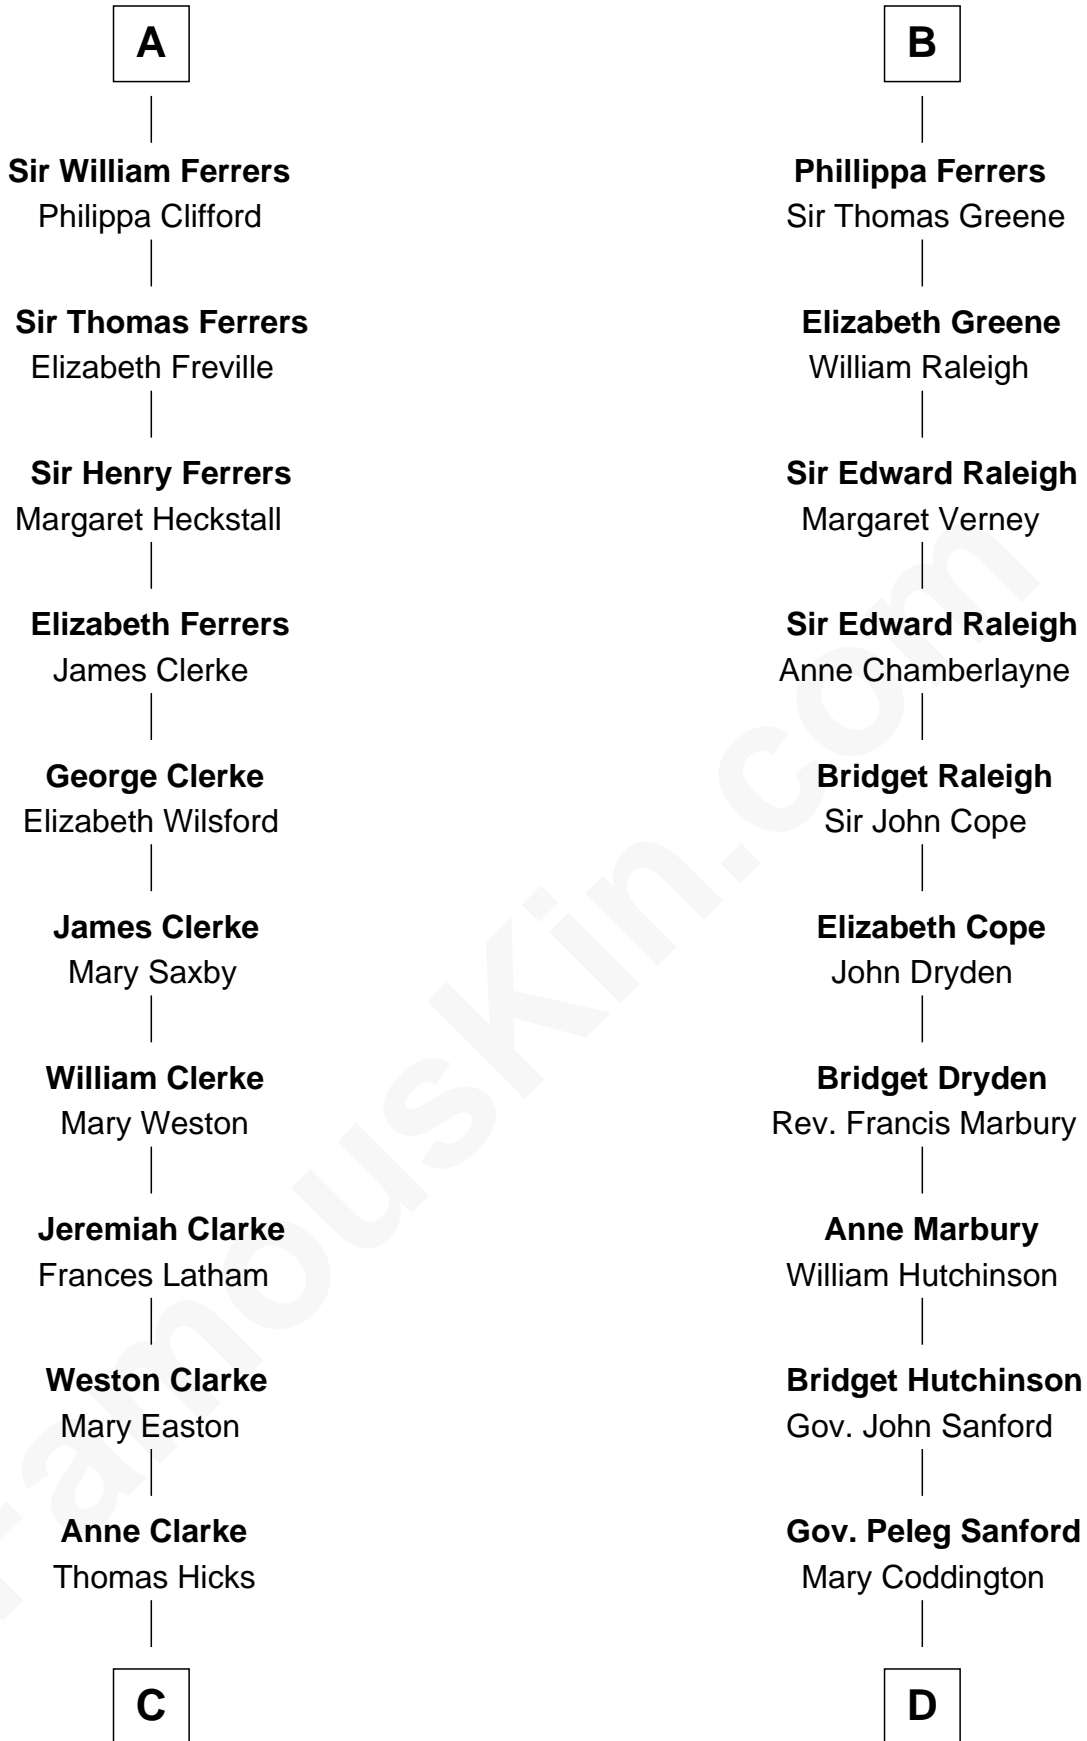

FamousKin.com

Relationship Chart of

Hetty Green

"The Witch of Wall Street"

21st cousin of

Lucretia (Rudolph) Garfield

First Lady of President James Garfield

Roger de Lacy
Maud de Clere

Edward Mott Robinson

Hetty Green

"The Witch of Wall Street"

D

Anne Sanford

Capt. John Mason

Peleg Sanford Mason

Mary Stanton