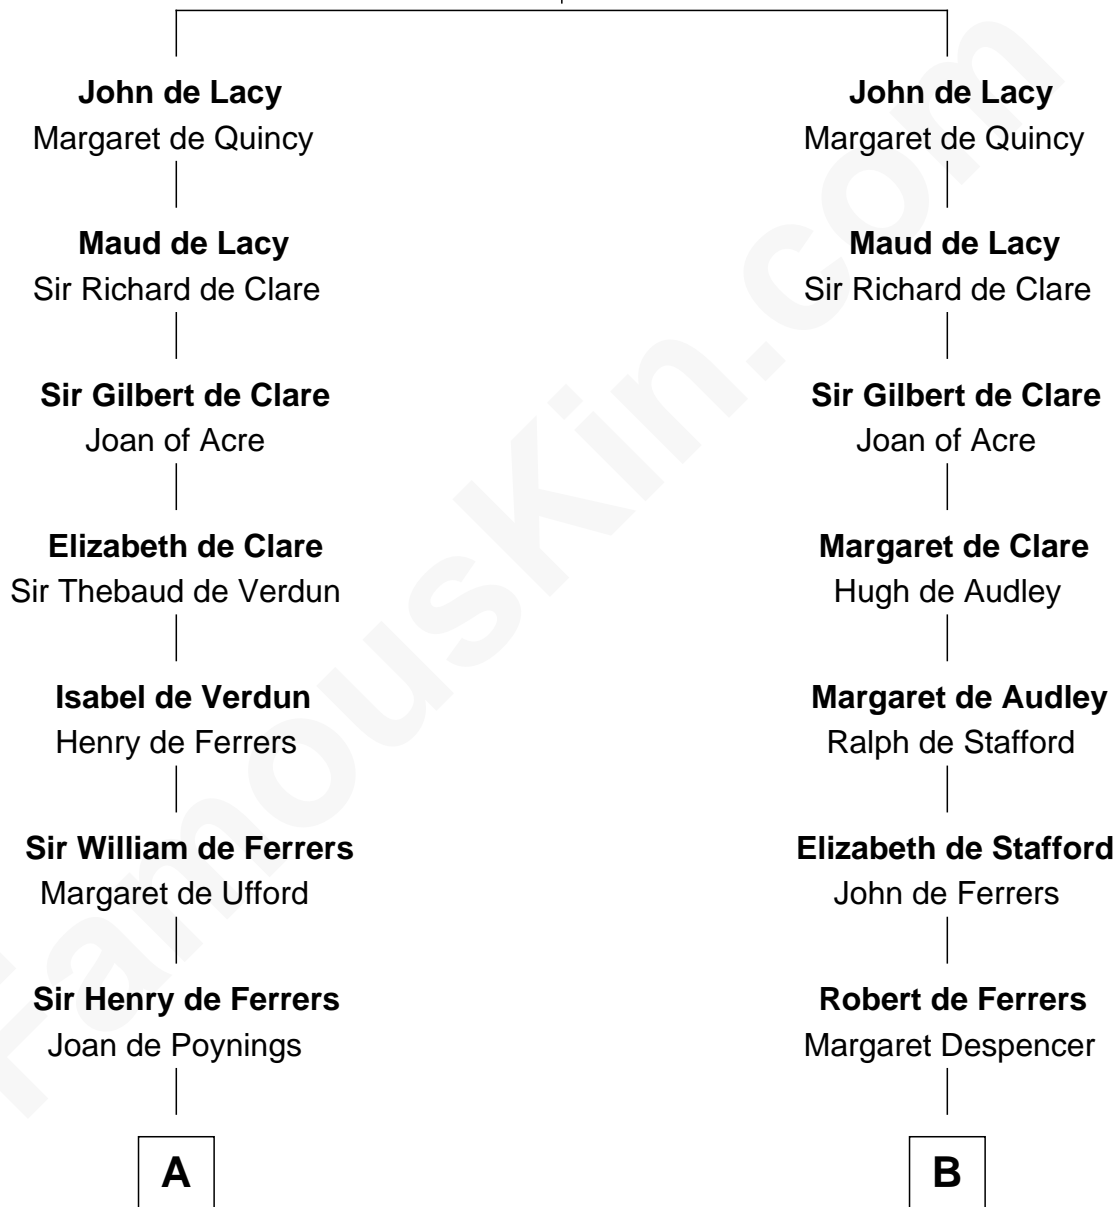

FamousKin.com

Relationship Chart of

Hetty Green

"The Witch of Wall Street"

21st cousin of

Lucretia (Rudolph) Garfield

First Lady of President James Garfield

Roger de Lacy
Maud de Clere

Edward Mott Robinson

Hetty Green

"The Witch of Wall Street"

D

Anne Sanford

Capt. John Mason

Peleg Sanford Mason

Mary Stanton