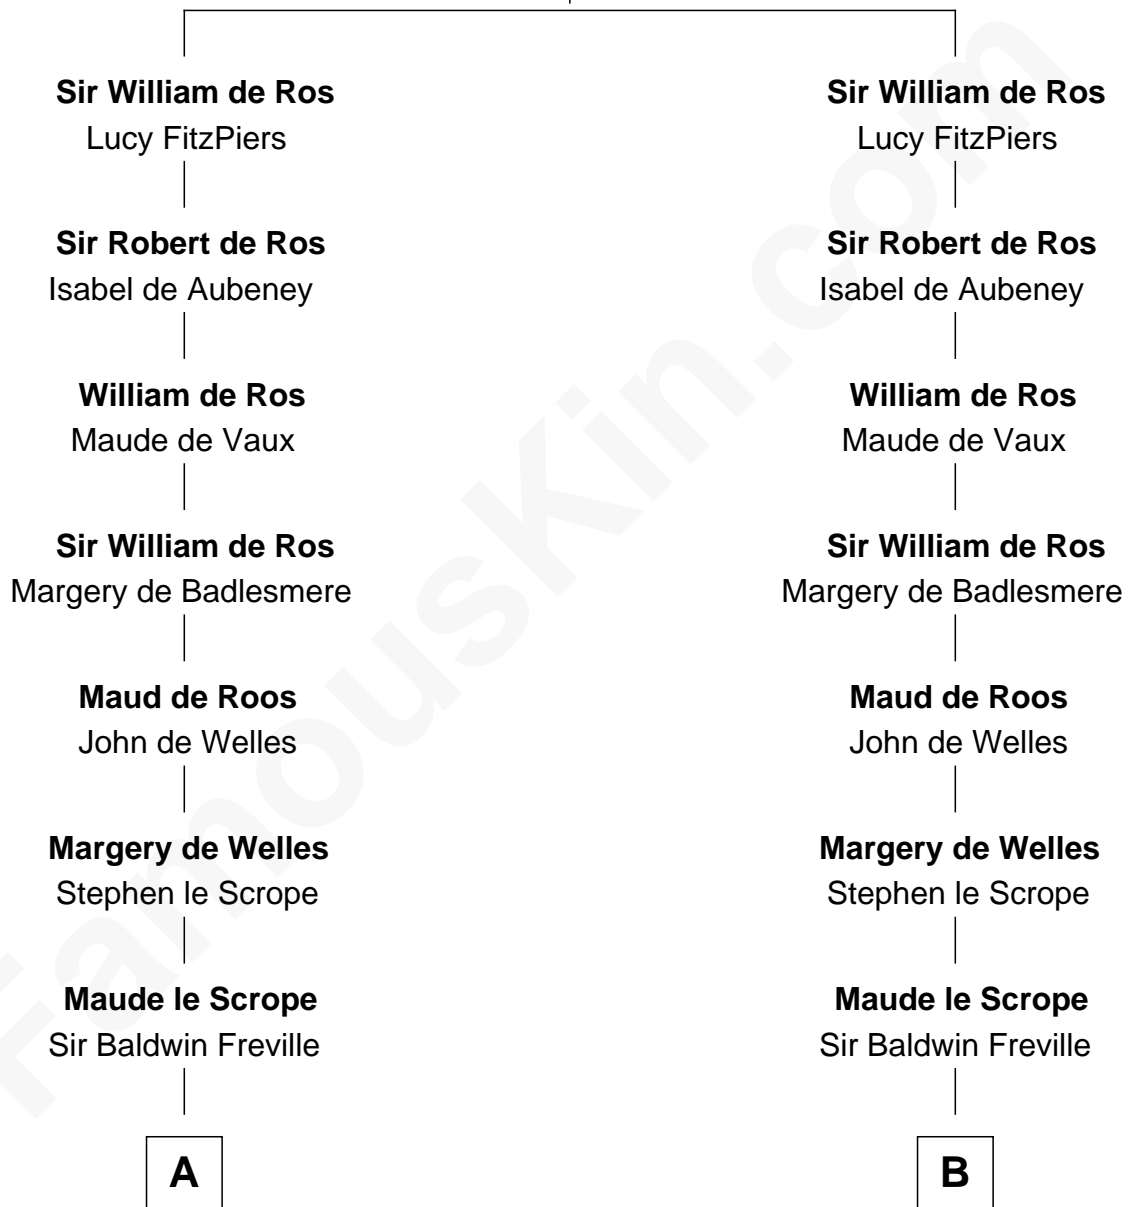

## Relationship Chart of

### Hetty Green

*"The Witch of Wall Street"*

20th cousin 1 time removed of

### Lucretia (Rudolph) Garfield

*First Lady of President James Garfield*

**Robert de Ros**  
Isabel of Scotland

**C**

**Sarah Hicks**  
Gideon Howland

**Gideon Howland**  
Mehitable Howland

**Abby Slocum Howland**  
Edward Mott Robinson

**Hetty Green**  
*"The Witch of Wall Street"*

**D**

**Elizabeth Taylor**  
Nathaniel Greene

**John Greene**  
Azubah Ward

**Lucretia Greene**  
Elijah Mason

**Arabella Greene Mason**  
Zebulon Rudolph

**Lucretia (Rudolph) Garfield**  
*First Lady of James Garfield*