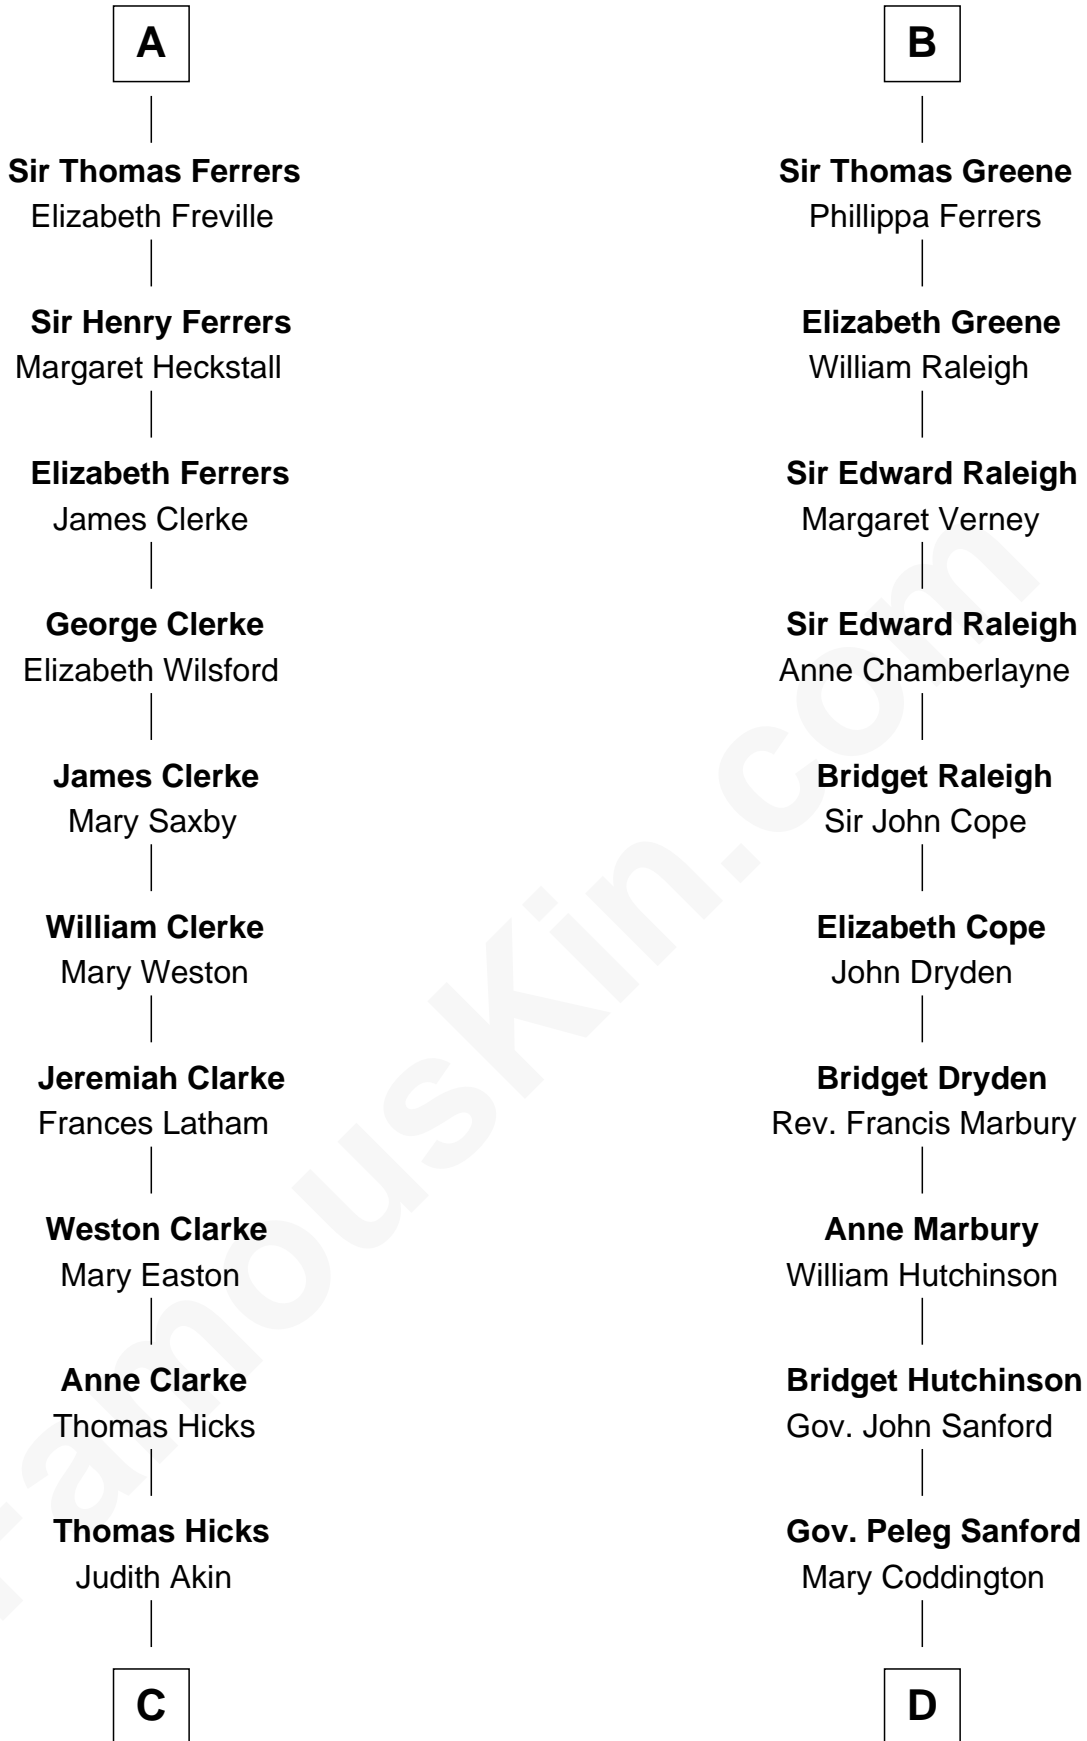

## Relationship Chart of

### Hetty Green

*"The Witch of Wall Street"*

20th cousin 1 time removed of

**Lucretia (Rudolph) Garfield**

*First Lady of President James Garfield*

**C**

**Sarah Hicks**

Gideon Howland

**Gideon Howland**

Mehitable Howland

**Abby Slocum Howland**

Edward Mott Robinson

**Hetty Green**

*"The Witch of Wall Street"*

**D**

**Anne Sanford**

Capt. John Mason

**Peleg Sanford Mason**

Mary Stanton

**Elijah Mason**

Lucretia Greene

**Arabella Greene Mason**

Zebulon Rudolph

**Lucretia (Rudolph) Garfield**