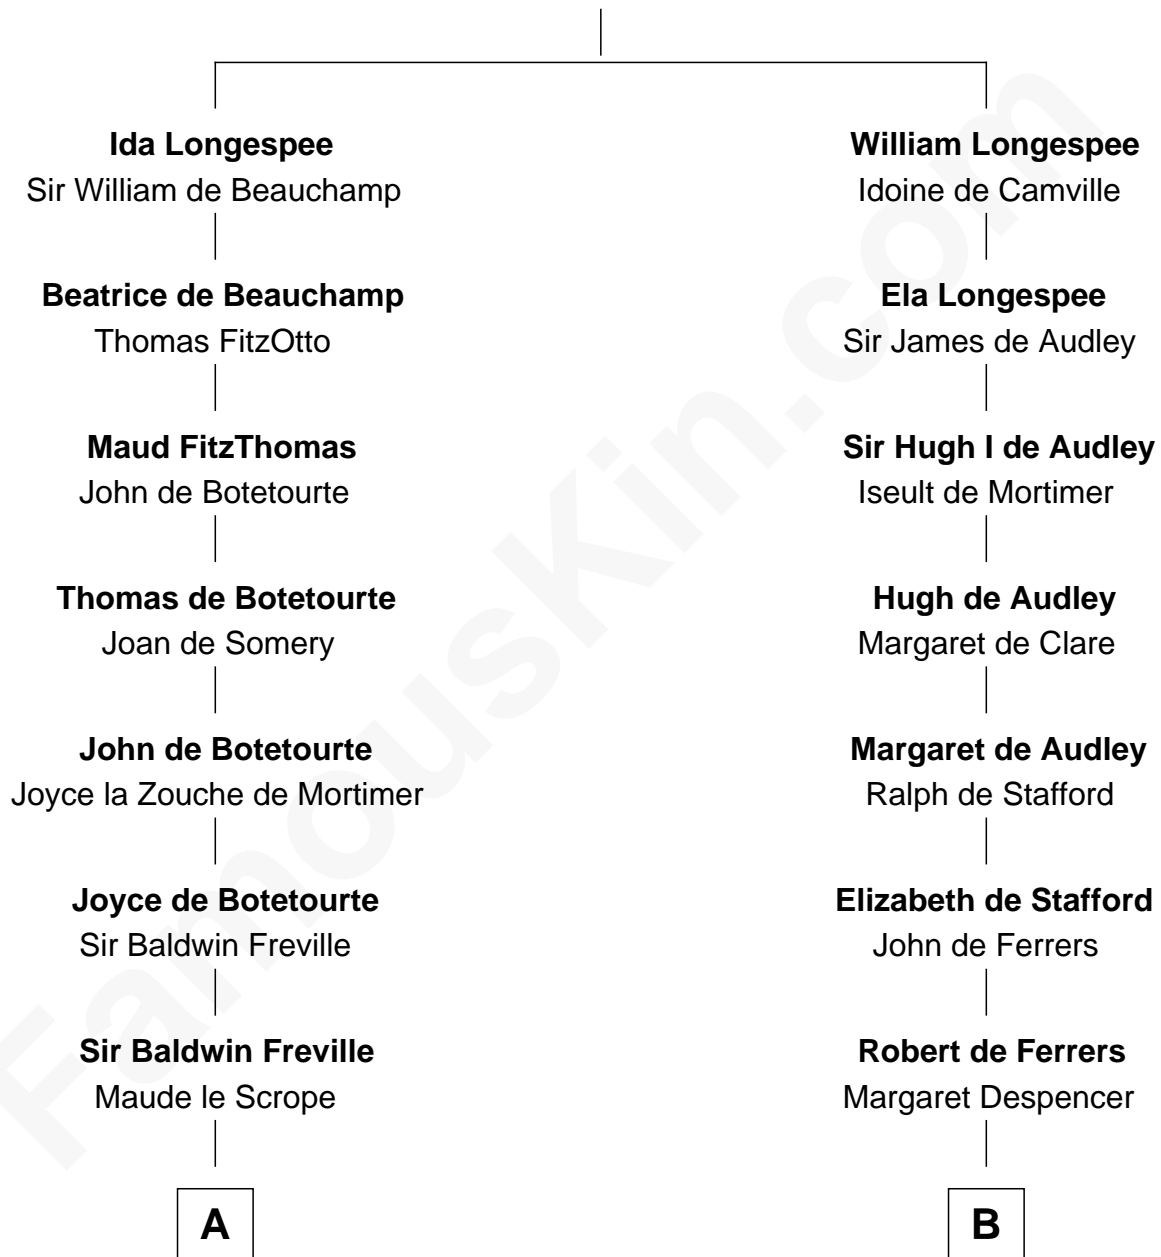

FamousKin.com

Relationship Chart of

Hetty Green

"The Witch of Wall Street"

20th cousin 1 time removed of

Lucretia (Rudolph) Garfield

First Lady of President James Garfield

Sir William Longespee

Ela of Salisbury

C

Sarah Hicks

Gideon Howland

Gideon Howland

Mehitable Howland

Abby Slocum Howland

Edward Mott Robinson

Hetty Green

"The Witch of Wall Street"

D

Anne Sanford

Capt. John Mason

Peleg Sanford Mason

Mary Stanton

Elijah Mason