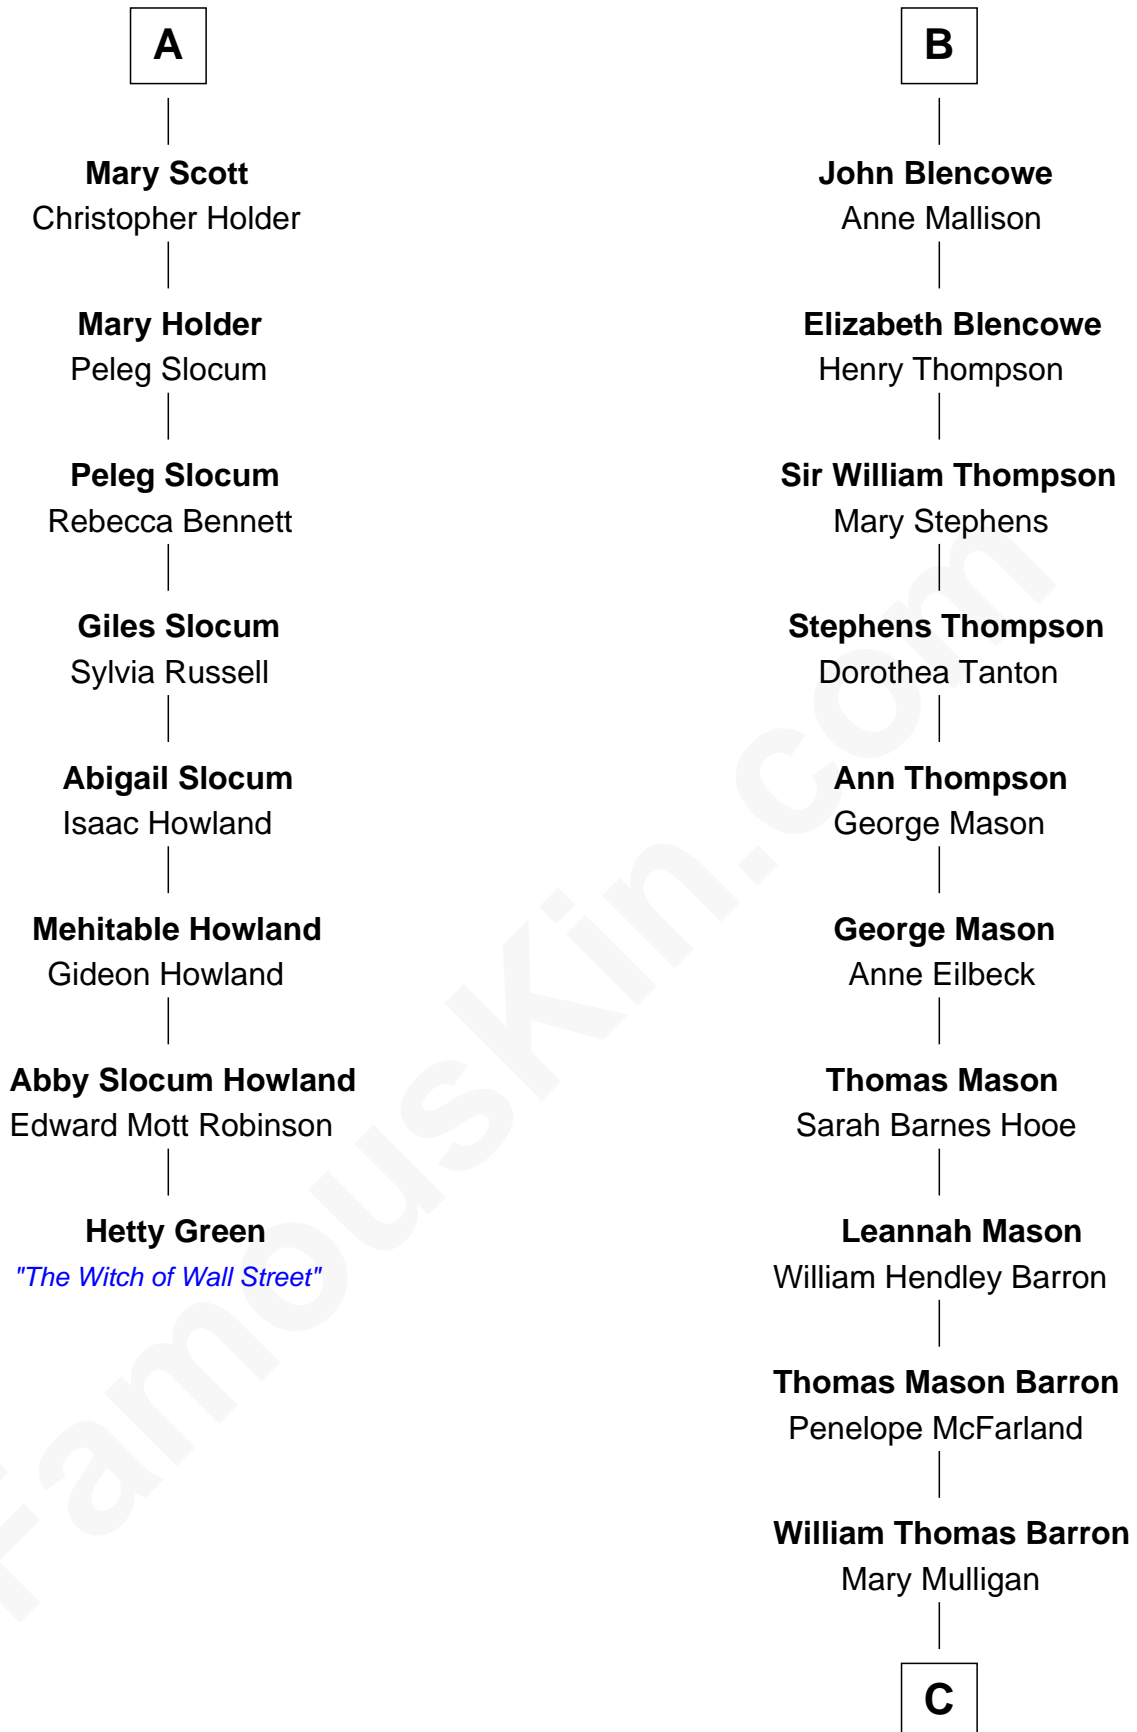

# FamousKin.com Relationship Chart of

**Hetty Green**

*"The Witch of Wall Street"*

14th cousin 6 times removed of

**Paris Hilton**

*Socialite and TV Personality*

**Sir Walter Blount**

Sancha de Ayala

**Sir Thomas Blount**

Margaret de Gresley

**Sir Thomas Blount**

Agnes Hawley

**Anne Blount**

William Marbury

**Robert Marbury**

Katherine Williamson

Sir John Sutton

**Sir John Sutton**

Elizabeth Berkeley

**Sir Edmund Sutton**

Matilda Clifford

**Thomas Dudley**

Grace Threlkeld

**Winifred Dudley**

Anthony Blencowe

**Richard Blencowe**

Apollonia Tolson

**Sir Henry Blencowe**

Grace Sandford

**B**

**C**

**Mary Adelaide Barron**  
Conrad Nicholson Hilton