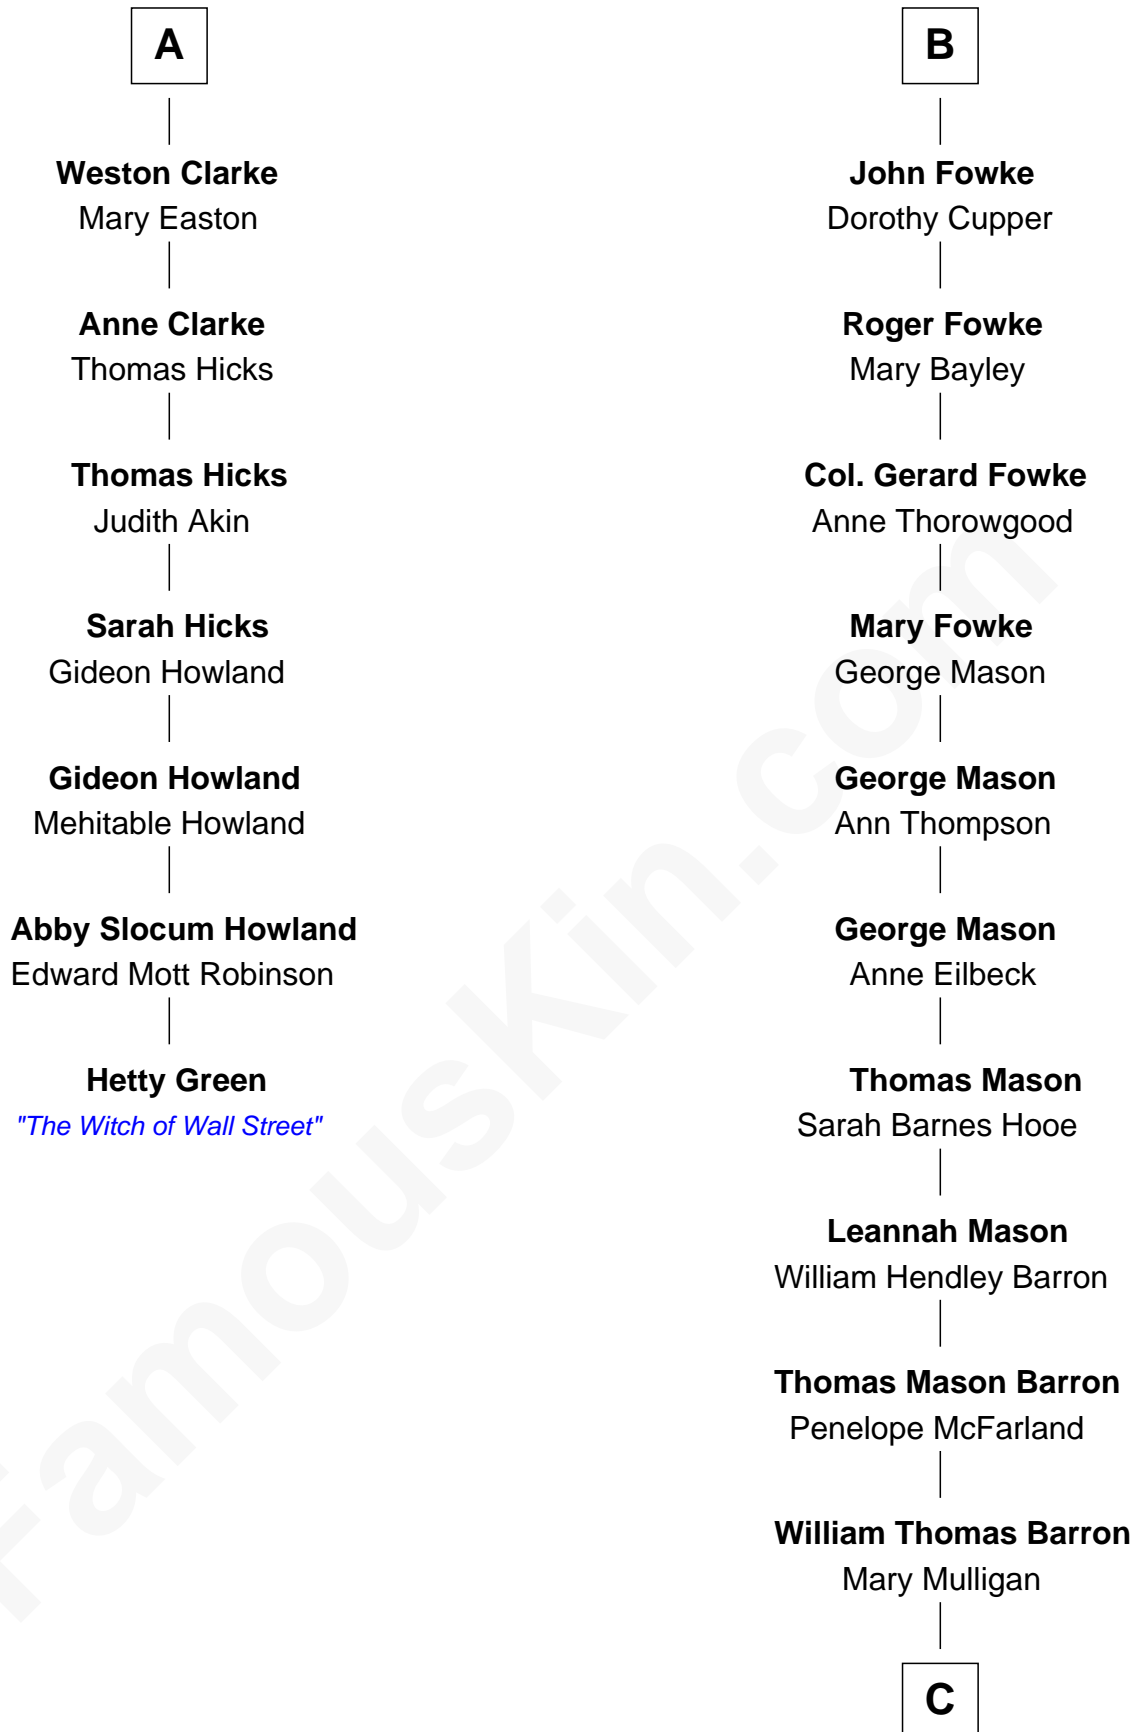

# FamousKin.com Relationship Chart of

**Hetty Green**

*"The Witch of Wall Street"*

13th cousin 7 times removed of

**Paris Hilton**

*Socialite and TV Personality*

**Sir Baldwin Freville**

Maude le Scrope

**James Clerke**

Mary Saxby

**William Clerke**

Mary Weston

**Jeremiah Clarke**

Frances Latham

**A**

**Joyce Freville**

Sir Roger Aston

**Sir Robert Aston**

Isabel Brereton

**John Aston**

Elizabeth Delves

**Margaret Aston**

John Kinnersley

**Isabel Kinnersley**

John Bradshaw

**Anne Bradshaw**

John Fowke

**Francis Fowke**

Jane Raynsford

**B**

**C**

**Mary Adelaide Barron**  
Conrad Nicholson Hilton