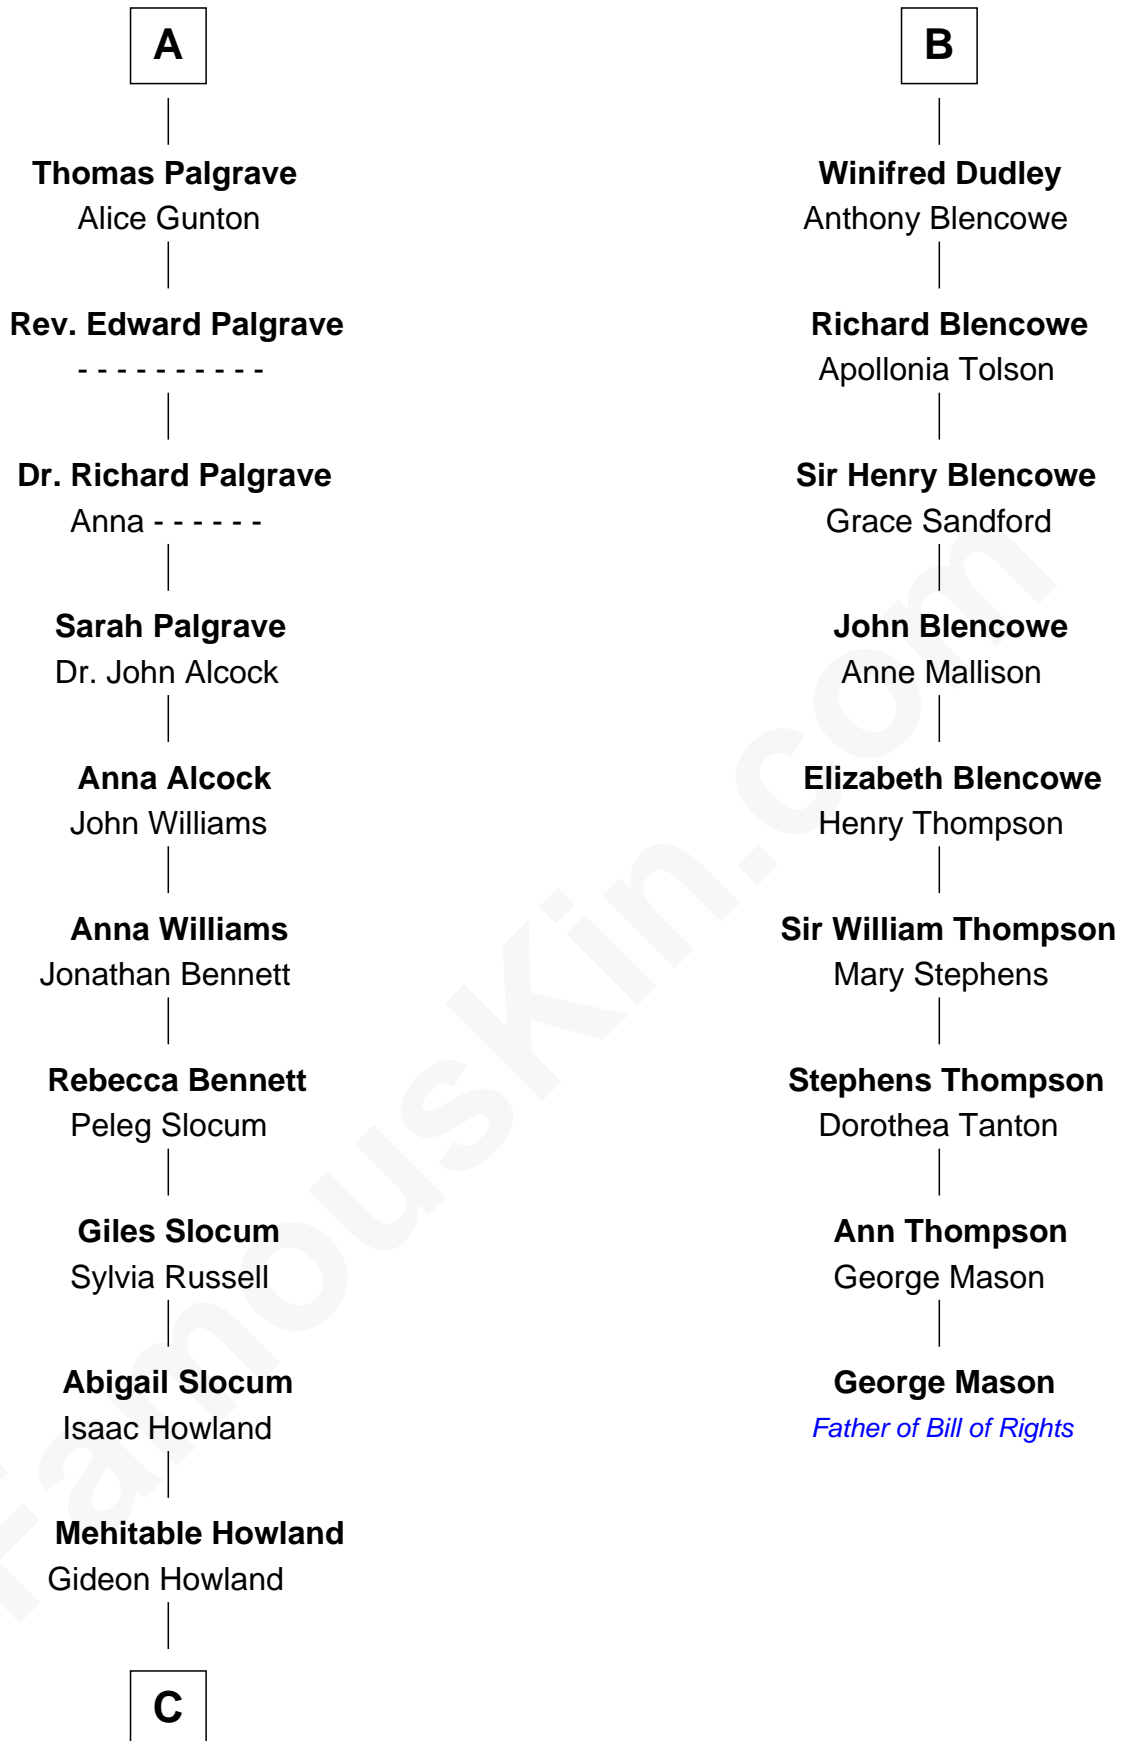

### Hetty Green

*"The Witch of Wall Street"*

15th cousin 3 times removed of

Henry Palgrave

**A**

**Mary Plantagenet**

Henry de Percy

**Sir Henry Percy**

Margaret de Neville

**Sir Henry Percy**

Elizabeth Mortimer

**Elizabeth Percy**

Sir John Clifford

**Thomas Clifford**

Joan Dacre

**Matilda Clifford**

Sir Edmund Sutton

**Thomas Dudley**

Grace Threlkeld

**B**

**C**

Abby Slocum Howland

Edward Mott Robinson

**Hetty Green**

*"The Witch of Wall Street"*

FamousKin.com