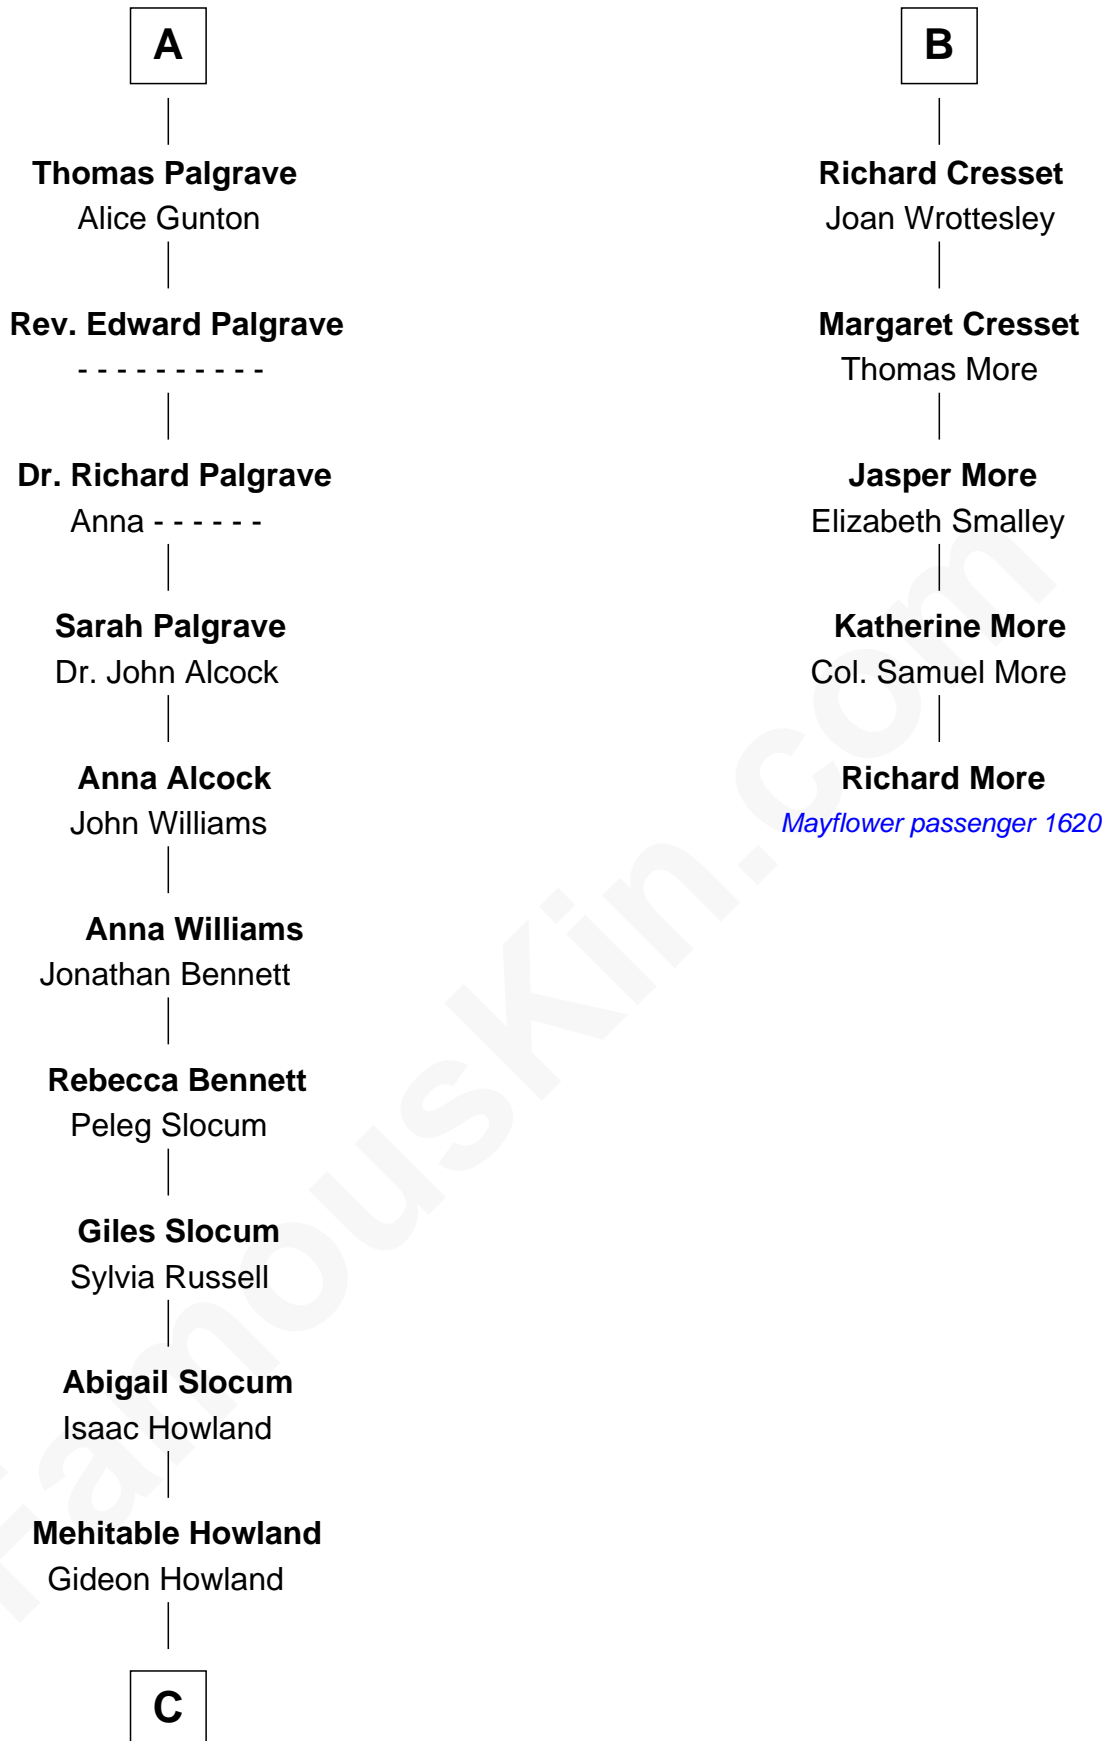

FamousKin.com Relationship Chart of

Hetty Green

"The Witch of Wall Street"

11th cousin 7 times removed of

Richard More

(c1614 - c1696) Mayflower passenger 1620

MAYFLOWER

C

Abby Slocum Howland

Edward Mott Robinson

Hetty Green

"The Witch of Wall Street"

FamousKin.com