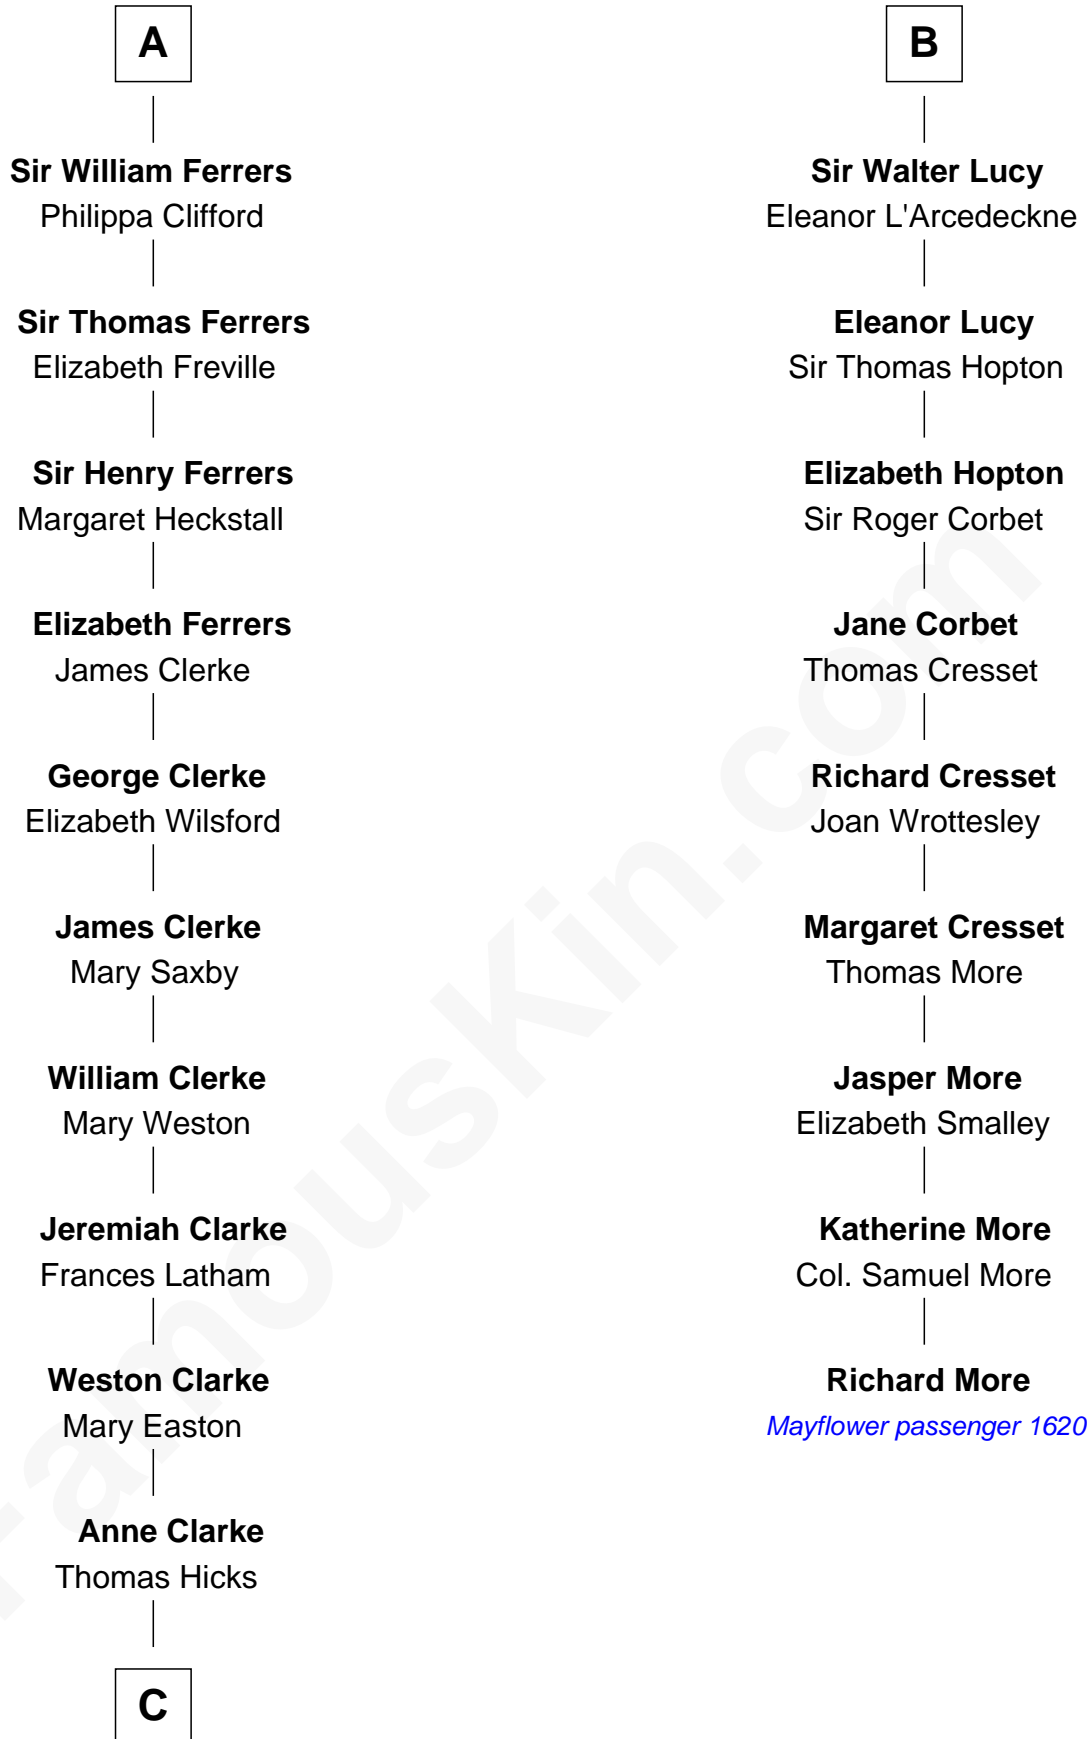

FamousKin.com Relationship Chart of

Hetty Green

"The Witch of Wall Street"

15th cousin 6 times removed of

Richard More

(c1614 - c1696) Mayflower passenger 1620

MAYFLOWER

Sir Robert II de Quincy

John de Mowbray

Joan of Lancaster

John de Mowbray

Elizabeth de Segrave

Margaret Mowbray

Sir Reginald Lucy

B

C