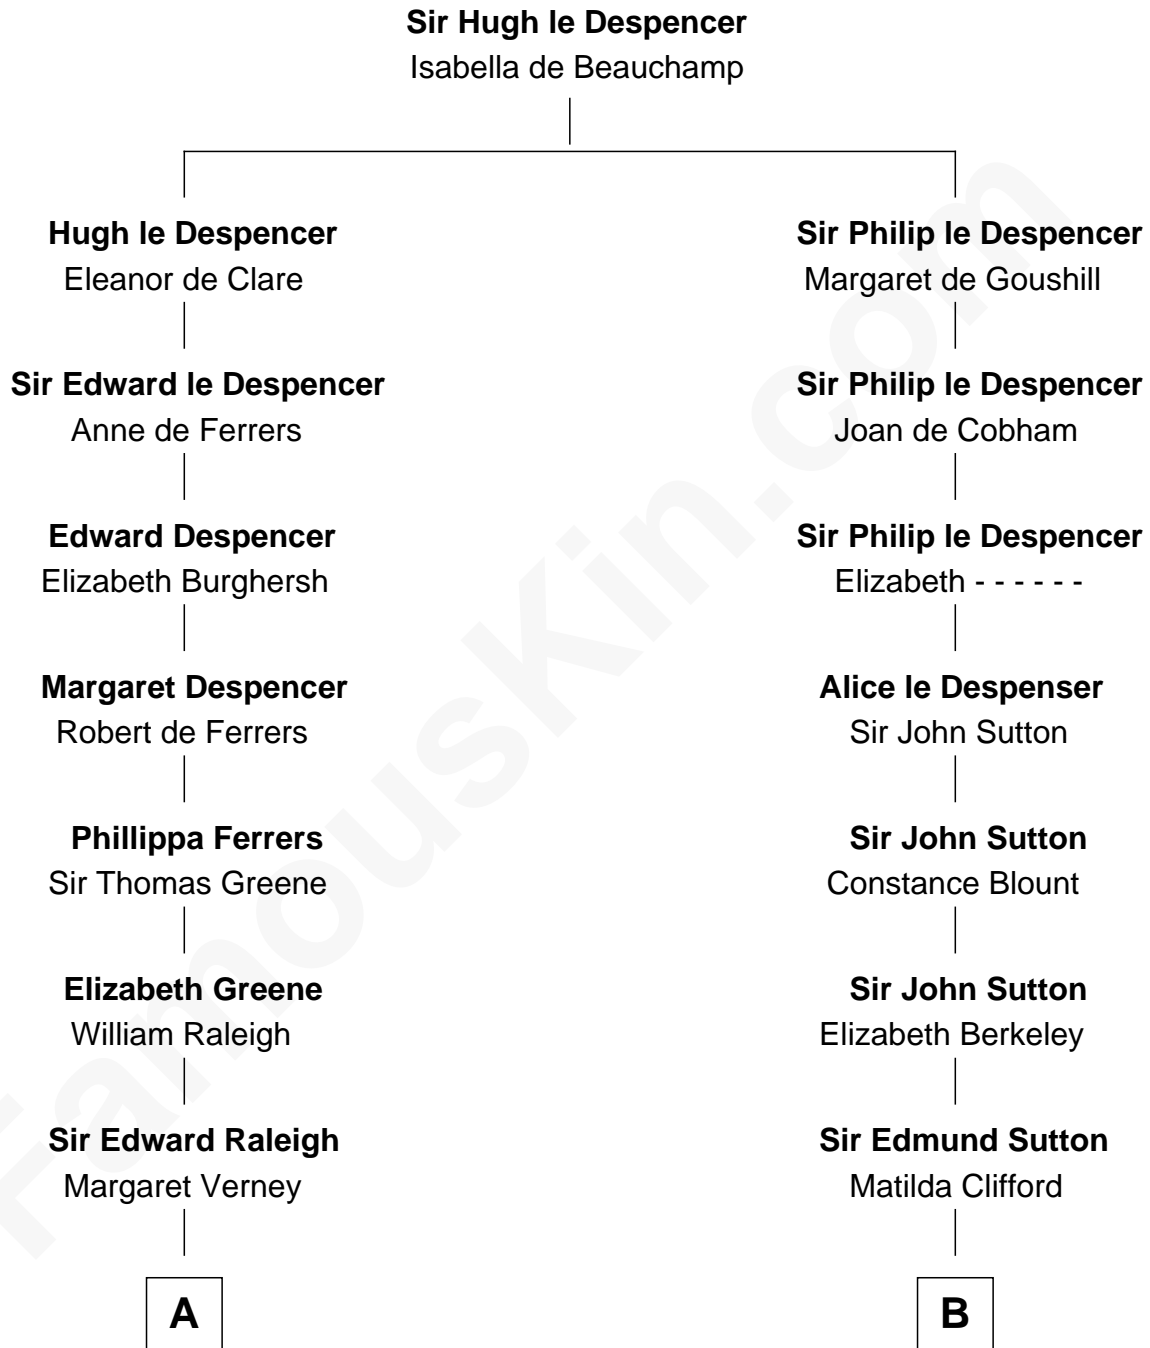

FamousKin.com

Relationship Chart of

Hetty Green

"The Witch of Wall Street"

12th cousin 7 times removed of

Richard More

(c1614 - c1696) *Mayflower passenger 1620*

MAYFLOWER

C

—
Mehitable Howland

Gideon Howland

—
Abby Slocum Howland

Edward Mott Robinson

—
Hetty Green

"The Witch of Wall Street"

FamousKin.com