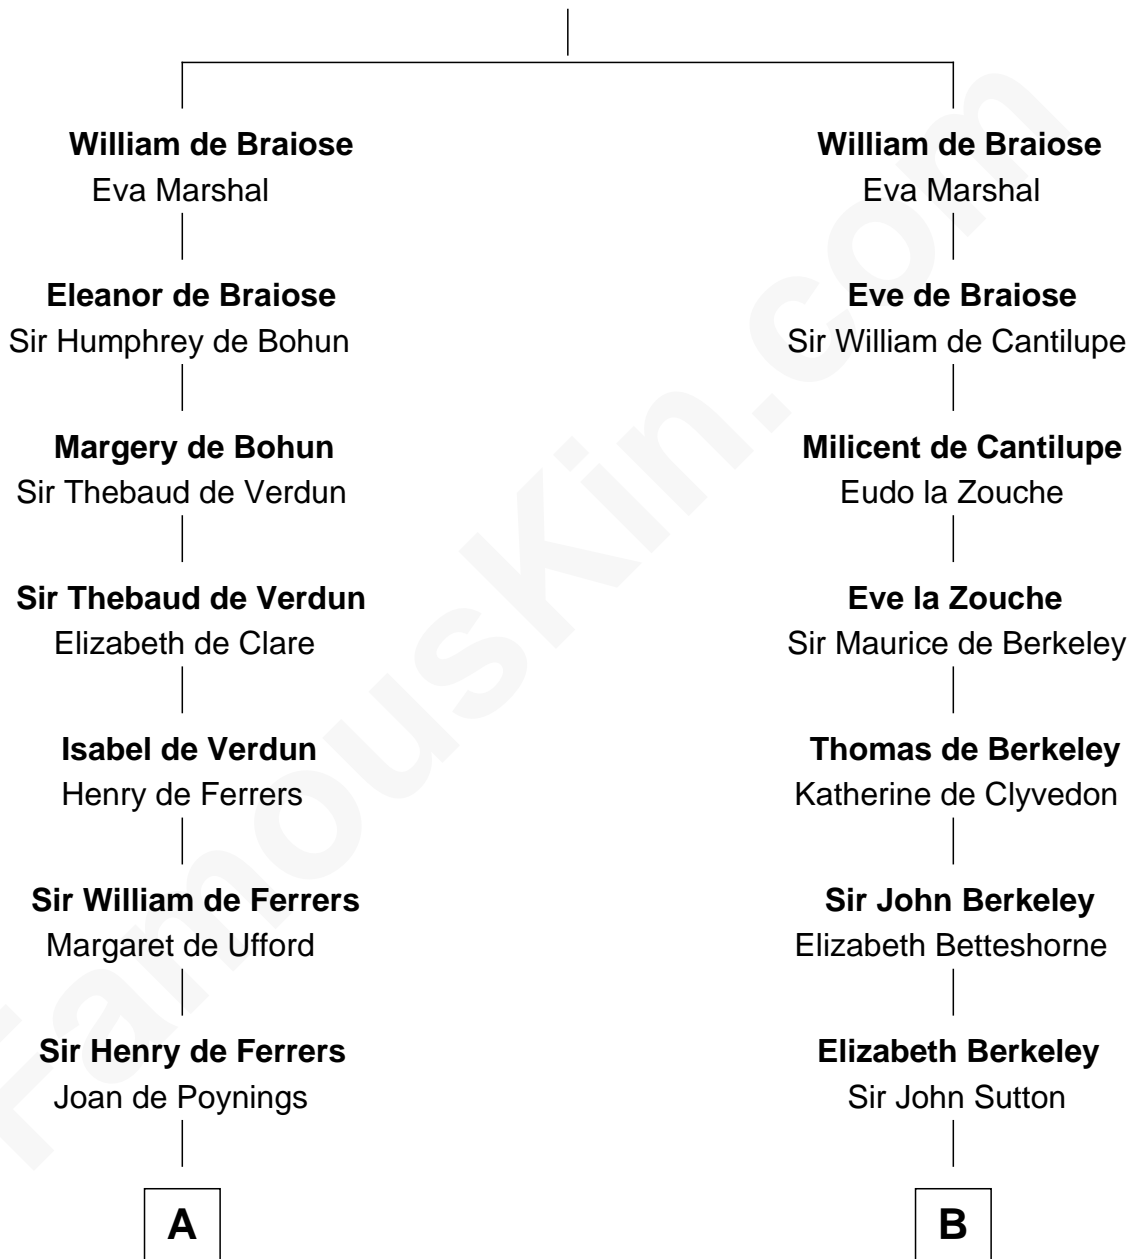

# FamousKin.com Relationship Chart of

**Hetty Green**

*"The Witch of Wall Street"*

13th cousin 8 times removed of

**Richard More**

*(c1614 - c1696) Mayflower passenger 1620*

**MAYFLOWER**

**Reginald de Braiose**

**C**

—  
**Thomas Hicks**

Judith Akin

—  
**Sarah Hicks**

Gideon Howland

—  
**Gideon Howland**

Mehitable Howland

—  
**Abby Slocum Howland**

Edward Mott Robinson

—  
**Hetty Green**

*"The Witch of Wall Street"*

FamousKin.com