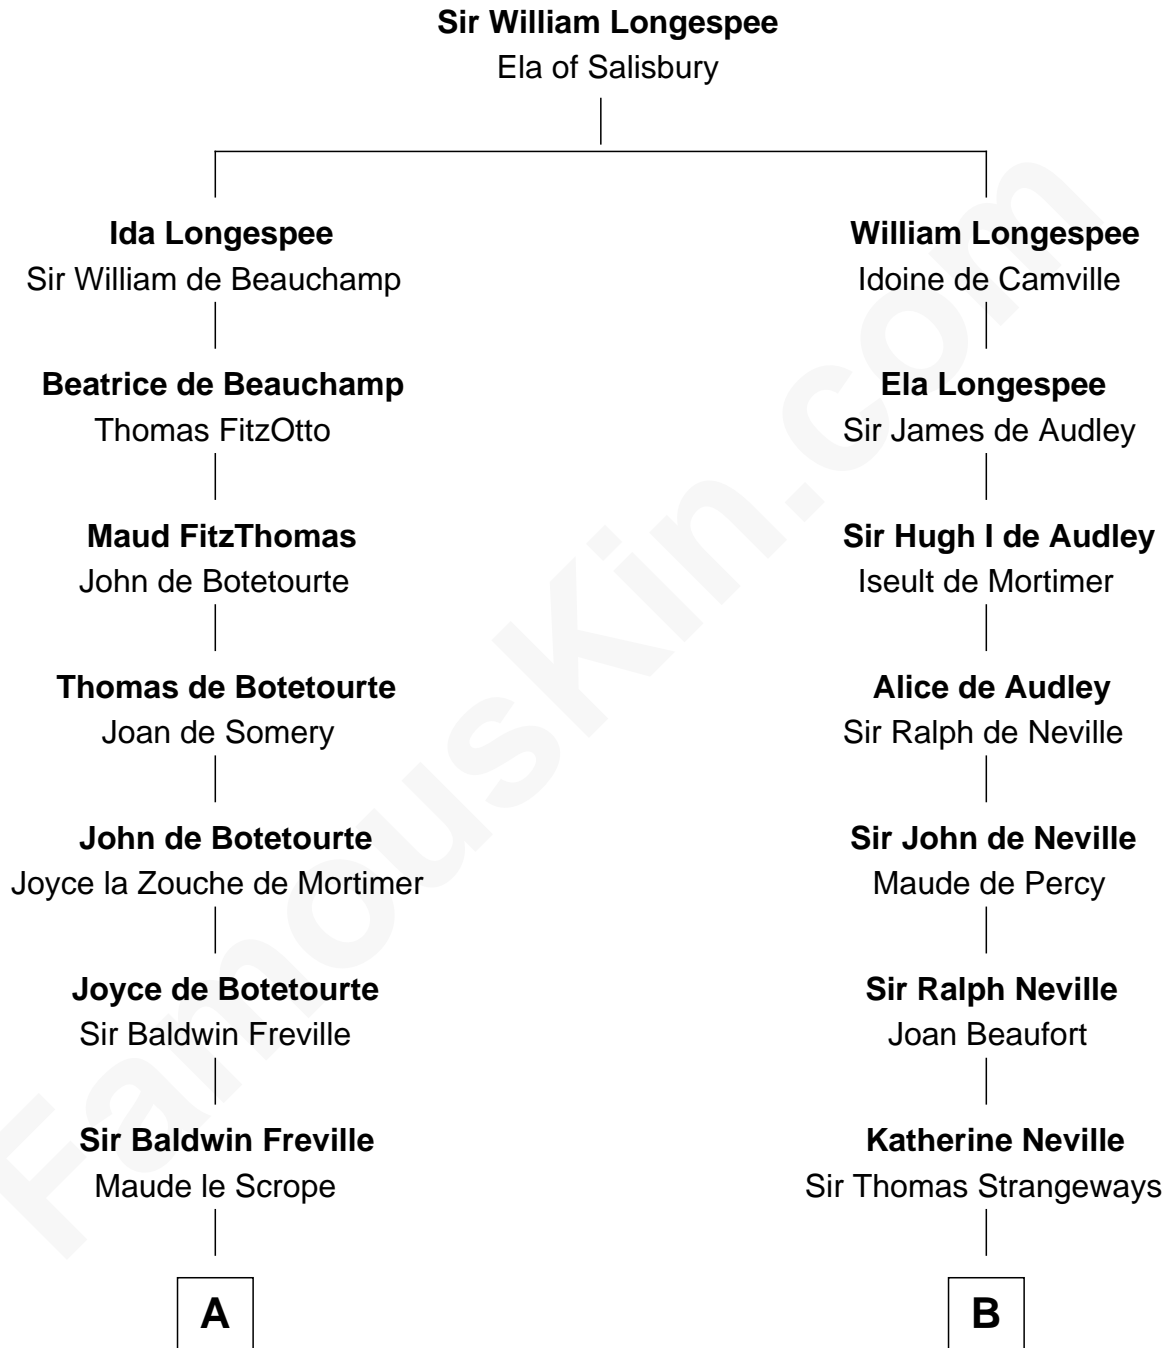

FamousKin.com

Relationship Chart of

Hetty Green

"The Witch of Wall Street"

17th cousin 3 times removed of

Bathsheba (Ruggles) Spooner

First woman executed for murder in U.S. by non-British government

C

—
Sarah Hicks

Gideon Howland

—
Gideon Howland

Mehitable Howland

—
Abby Slocum Howland

Edward Mott Robinson

—
Hetty Green

"The Witch of Wall Street"