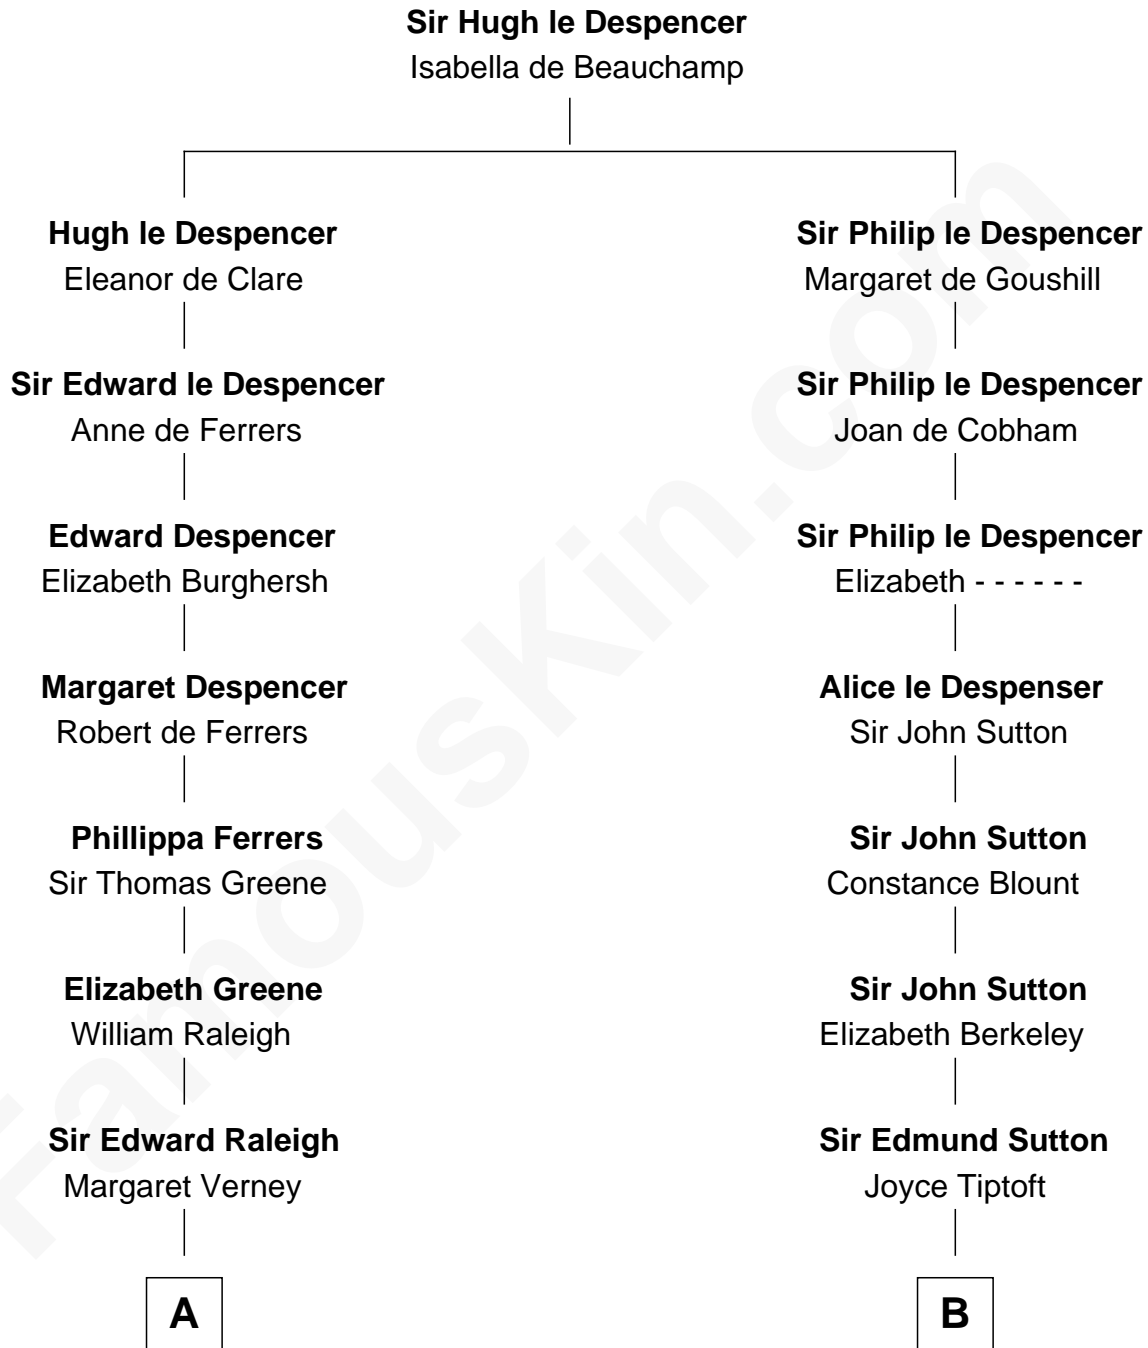

## Relationship Chart of

### Hetty Green

*"The Witch of Wall Street"*

16th cousin 3 times removed of

**Bathsheba (Ruggles) Spooner**

*First woman executed for murder in U.S. by non-British government*

**C**

—  
**Mehitable Howland**

Gideon Howland

—  
**Abby Slocum Howland**

Edward Mott Robinson

—  
**Hetty Green**

*"The Witch of Wall Street"*

FamousKin.com