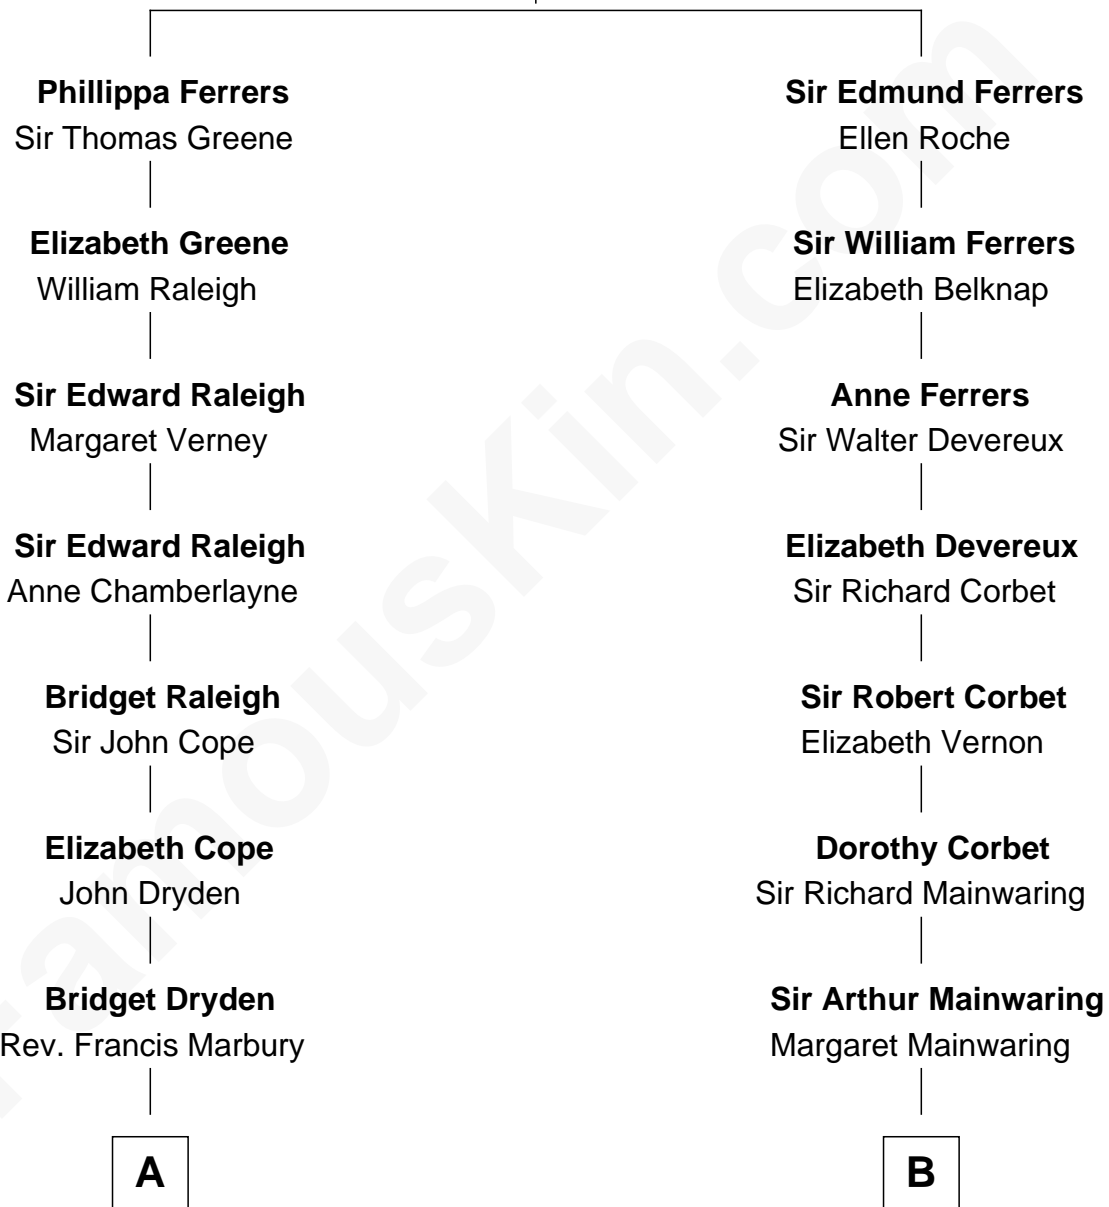

FamousKin.com Relationship Chart of

Hetty Green

"The Witch of Wall Street"

15th cousin 6 times removed of

Richard Gere

Movie Actor

Robert de Ferrers
Margaret Despencer

C

Julia Anne Hempstead

Elisha Thomas Tiffany

Nelson Leroy Tiffany

Evaline Harriet Williams

William Stanton Tiffany

Anna Rebecca Stevens

Doris Anna Tiffany

Homer George Gere