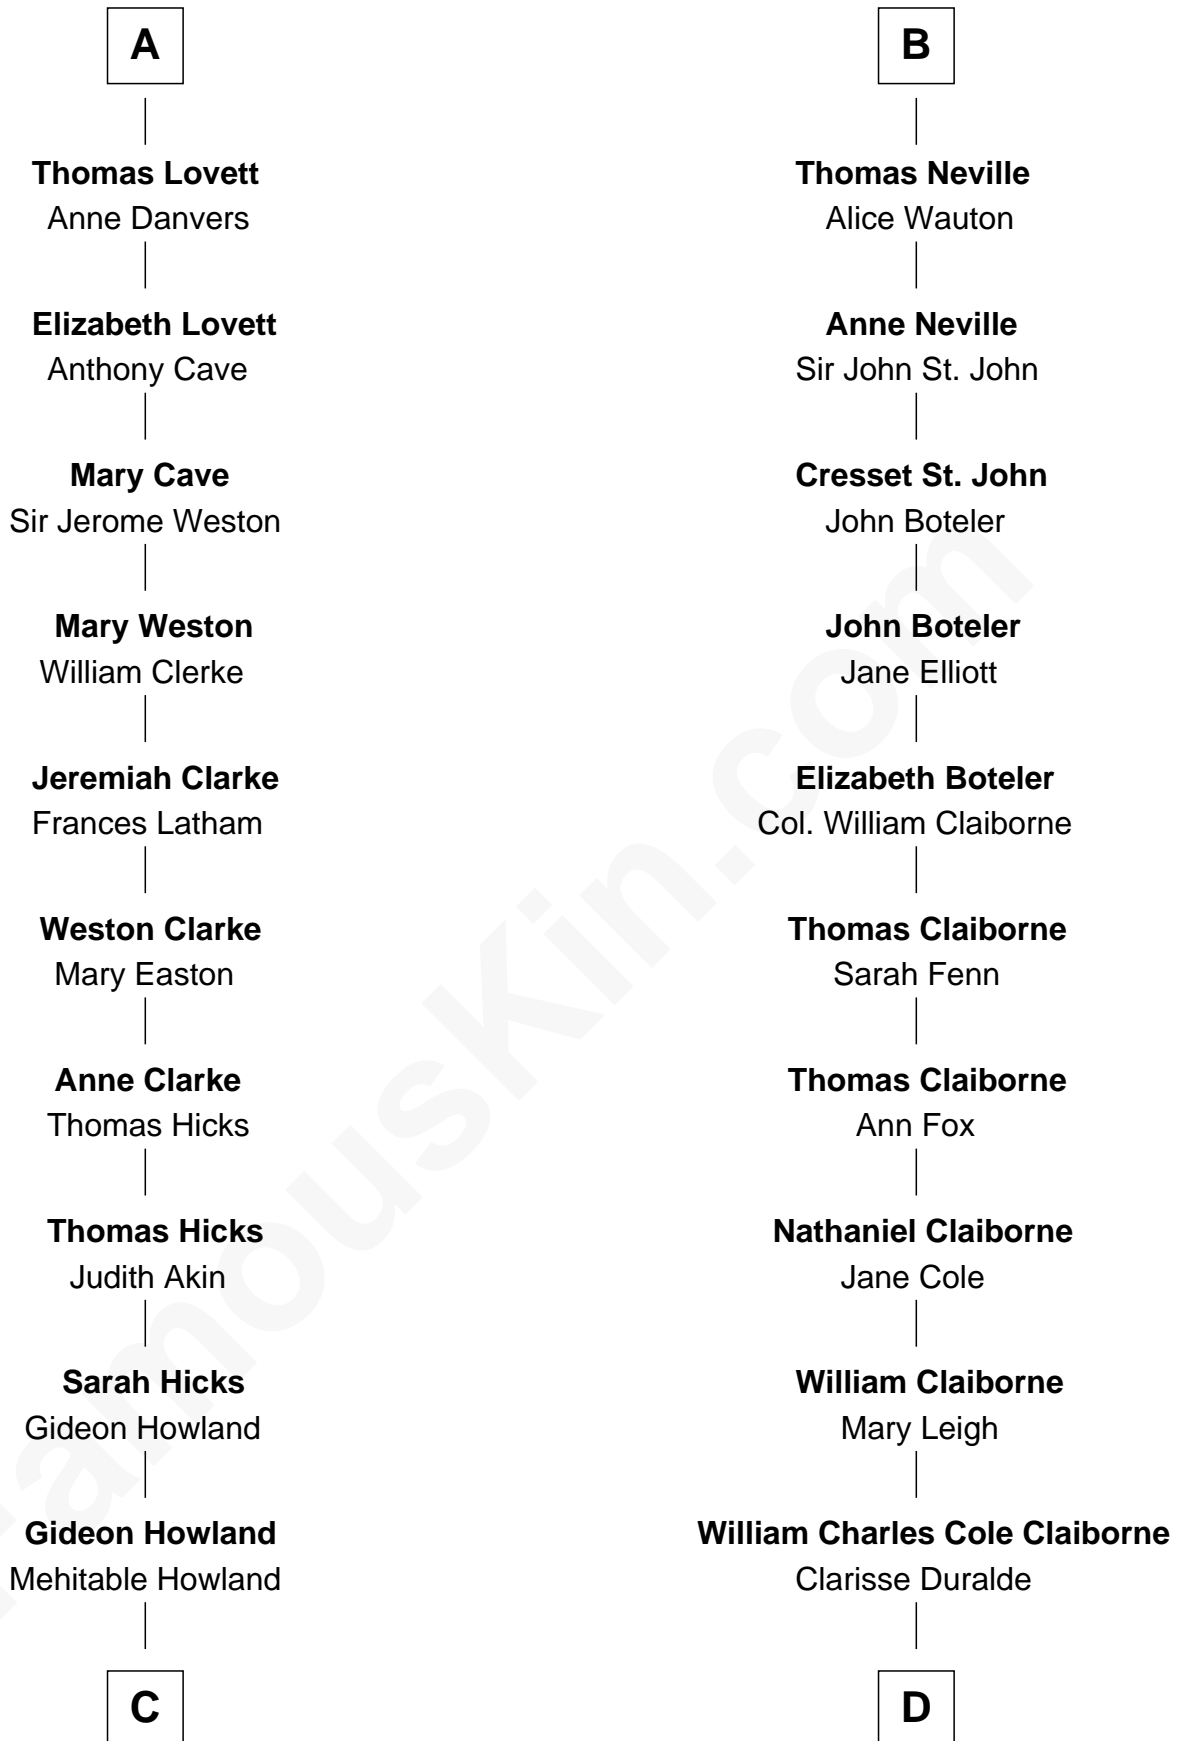

FamousKin.com Relationship Chart of

Hetty Green

"The Witch of Wall Street"

18th cousin 2 times removed of

Liz Claiborne

Fashion Designer and Founder of Liz Claiborne Inc.

Sir William de Boteler

Ela Herdeburgh

Ankaret le Boteler

John le Strange

Eleanor le Strange

Sir Reynold de Grey

Ida Grey

John Cokayne

Elizabeth Cokayne

Sir Philip le Boteler

Elizabeth Babington

William Neville

Katherine Palmer

Thomas Neville

Isabel Griffin

B

C

Abby Slocum Howland
Edward Mott Robinson