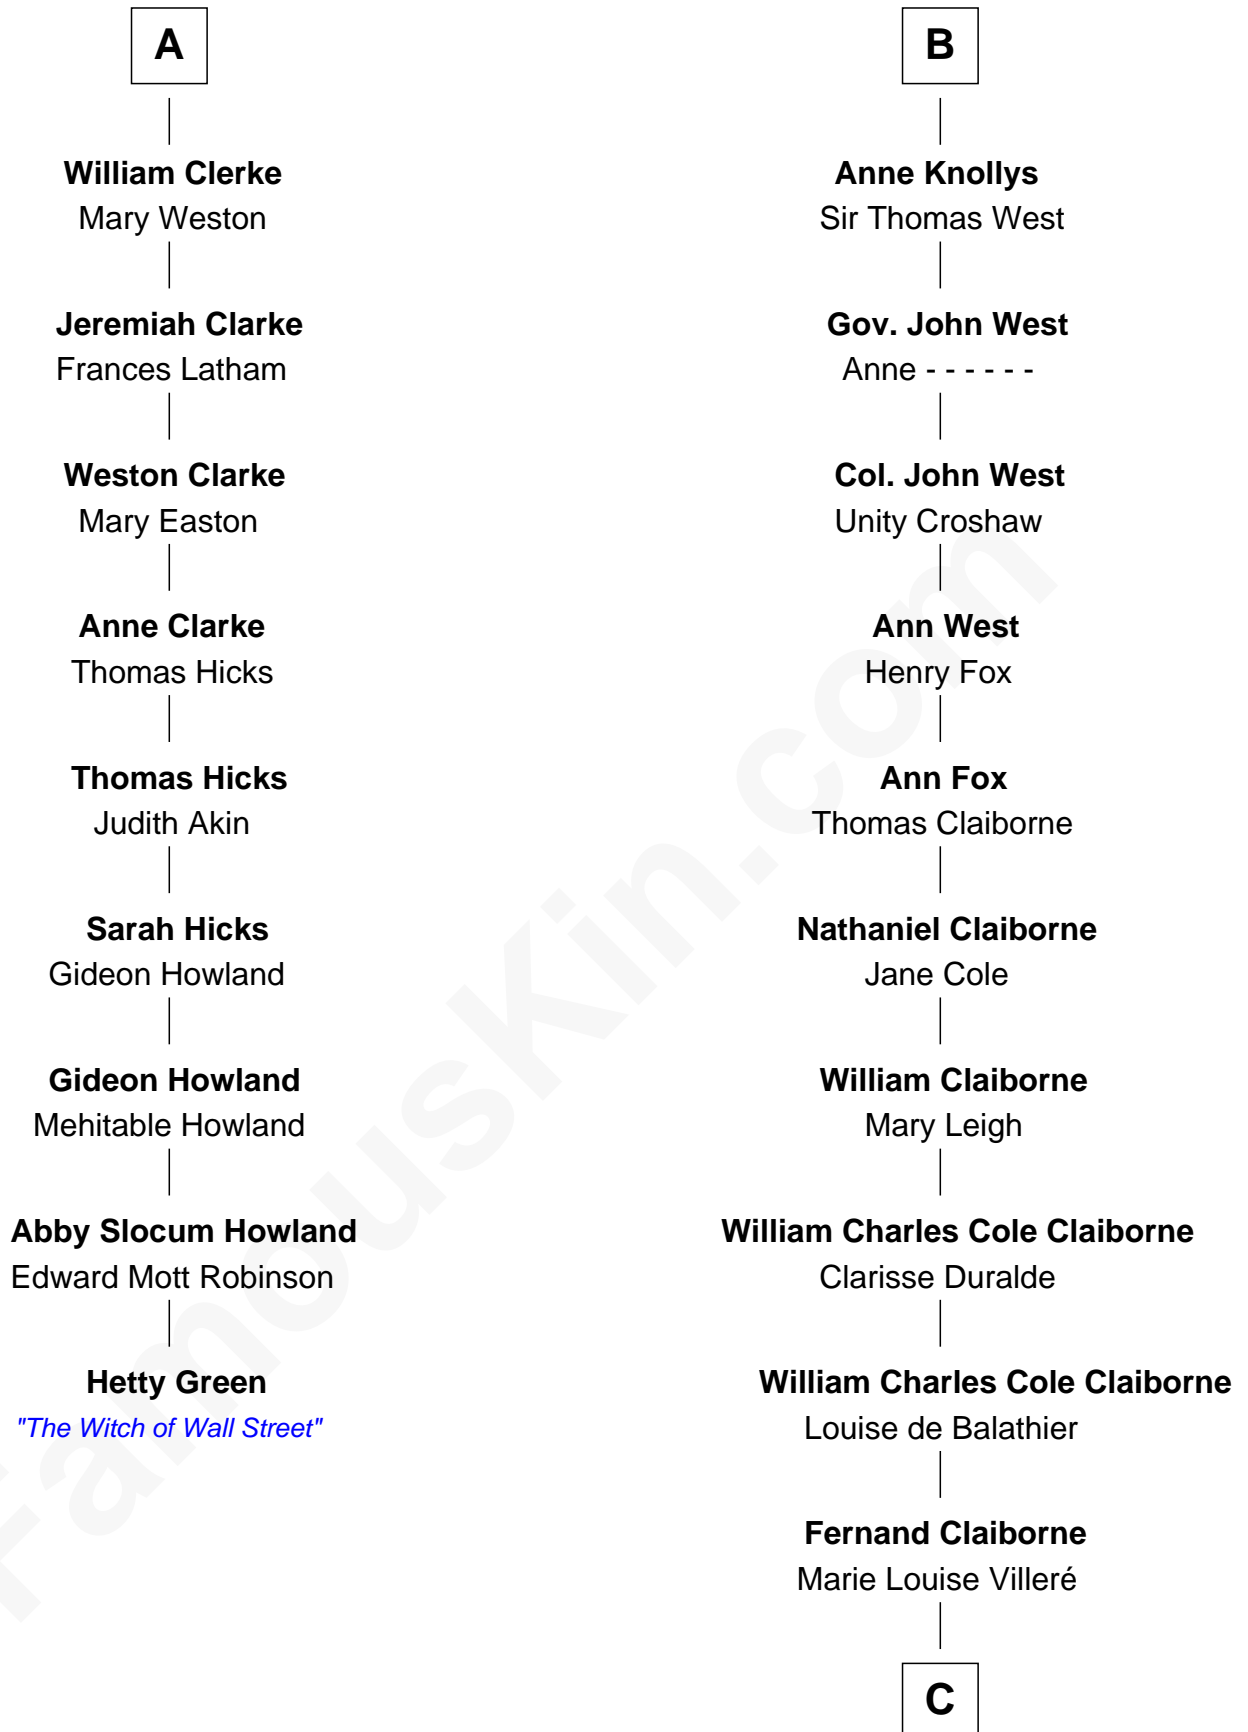

FamousKin.com Relationship Chart of

Hetty Green

"The Witch of Wall Street"

15th cousin 3 times removed of

Liz Claiborne

Fashion Designer and Founder of Liz Claiborne Inc.

John de Welles

Maud de Roos

Margery de Welles

Stephen le Scrope

Maude le Scrope

Sir Baldwin Freville

Elizabeth Freville

Sir Thomas Ferrers

Sir Henry Ferrers

Margaret Heckstall

James Butler

James Butler

Joan Beauchamp

Sir Thomas Butler

Anne Hankeford

Margaret Butler

Sir William Boleyn

Thomas Boleyn

Elizabeth Howard

Mary Boleyn

Sir William Carey

Catherine Carey

Sir Francis Knollys

B

C

Omer Villere Claiborne
Carolyn Louise Fenner