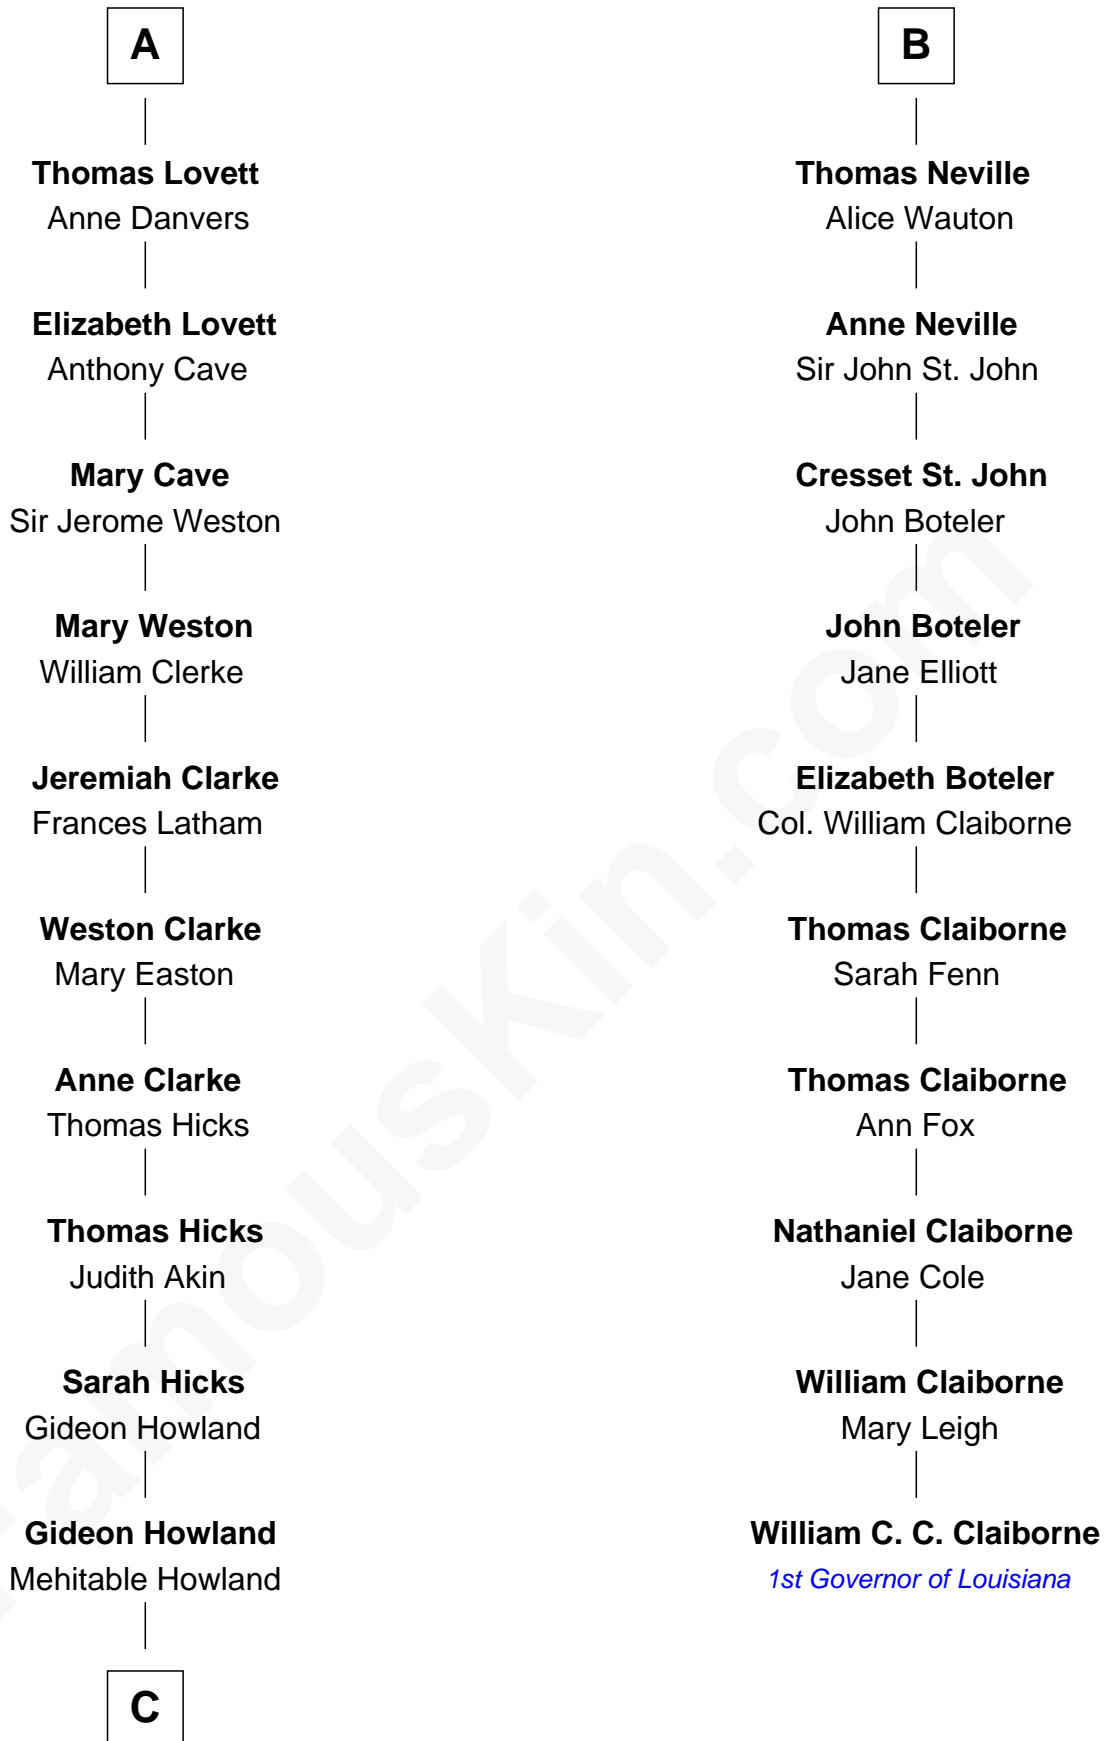

FamousKin.com

Relationship Chart of

Hetty Green

"The Witch of Wall Street"

16th cousin 2 times removed of

William C. C. Claiborne

1st Governor of Louisiana

Sir William de Boteler

Ela Herdeburgh

Ankaret le Boteler

John le Strange

Eleanor le Strange

Sir Reynold de Grey

Ida Grey

John Cokayne

Elizabeth Cokayne

Alice de Boteler

Sir Nicholas Longford

Sir Nicholas Longford

Alice Diencourt

Sir Nicholas Longford

Margery Solney

Alice Longford

Sir Robert Neville

Thomas Neville

Elizabeth Babington

William Neville

Katherine Palmer

Thomas Neville

Isabel Griffin

B

C