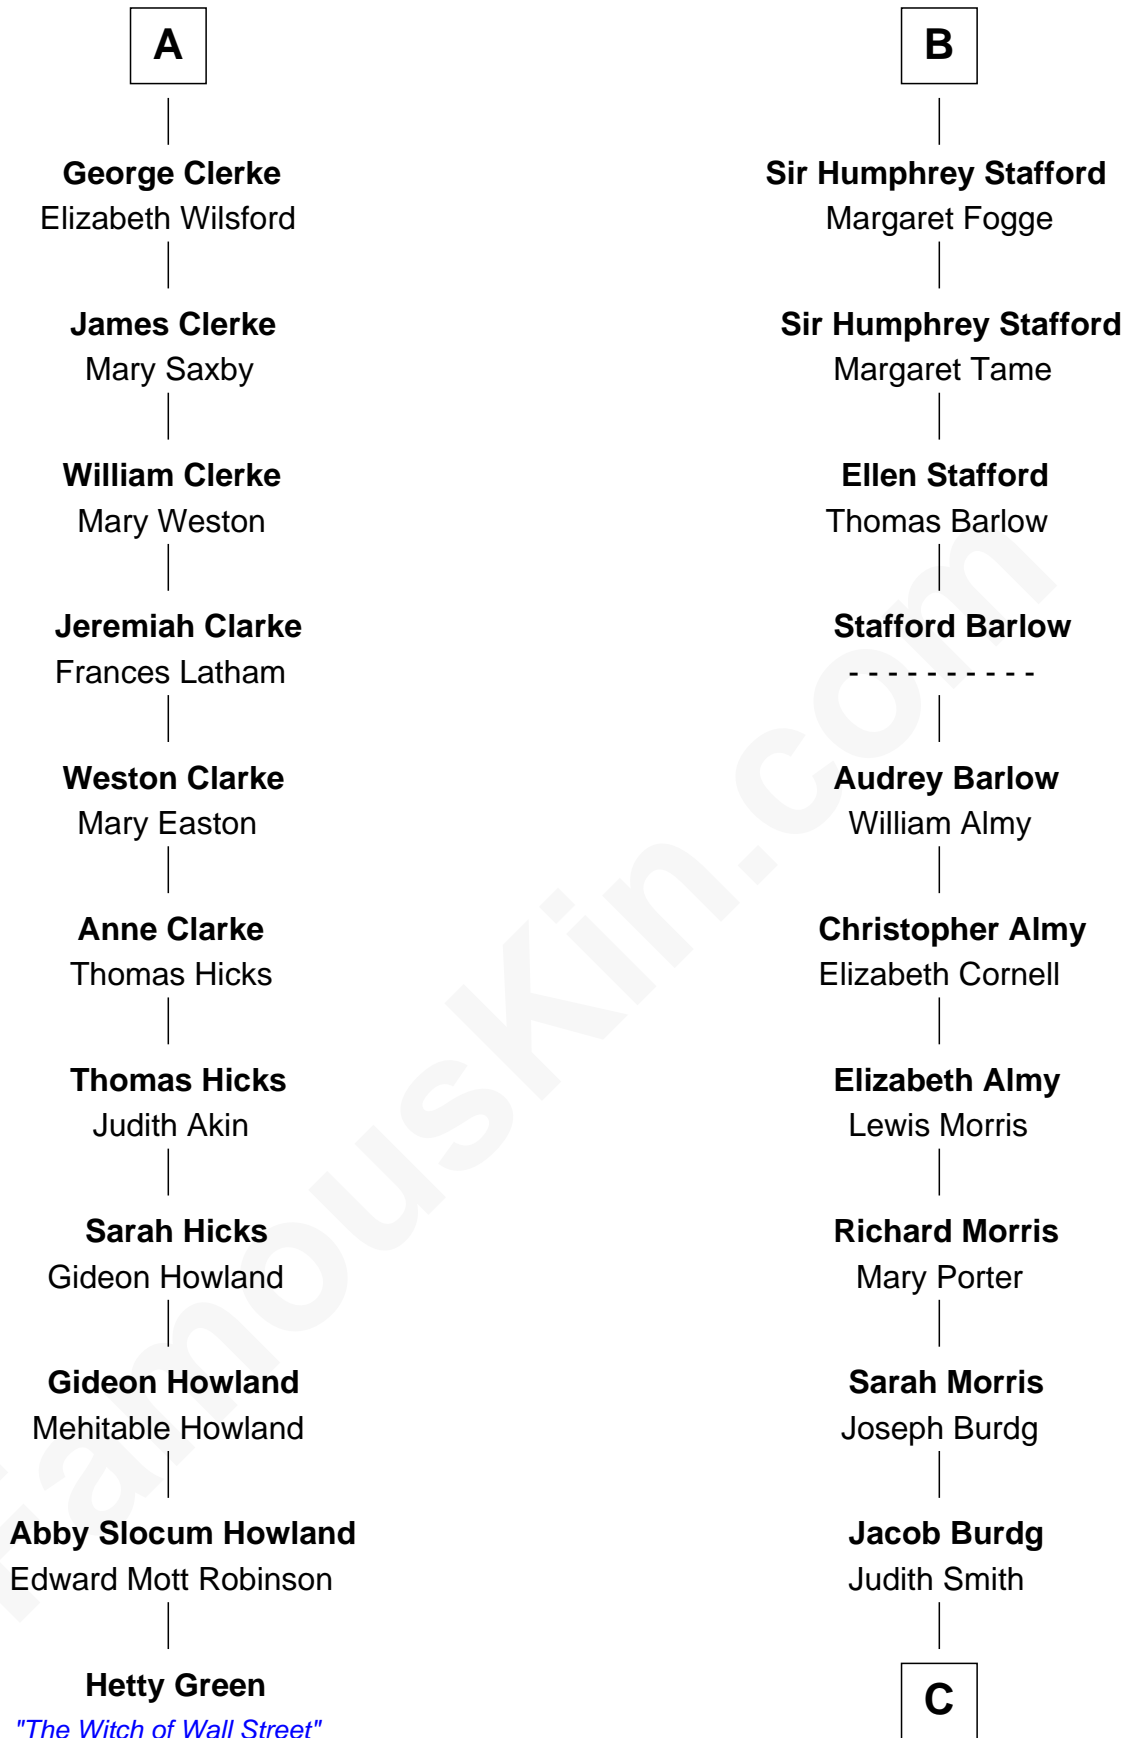

FamousKin.com Relationship Chart of

Hetty Green

"The Witch of Wall Street"

17th cousin 4 times removed of

Richard Nixon

37th U.S. President

John de Botetourte

Maud FitzThomas

C

—
Jacob Burdg

Miriam Matthews

—
Oliver Burdg

Jane M. Hemingway

—
Almira Park Burdg

Franklin Milhous

—
Hannah Milhous

Francis Anthony Nixon

—
Richard Nixon

37th U.S. President

FamousKin.com