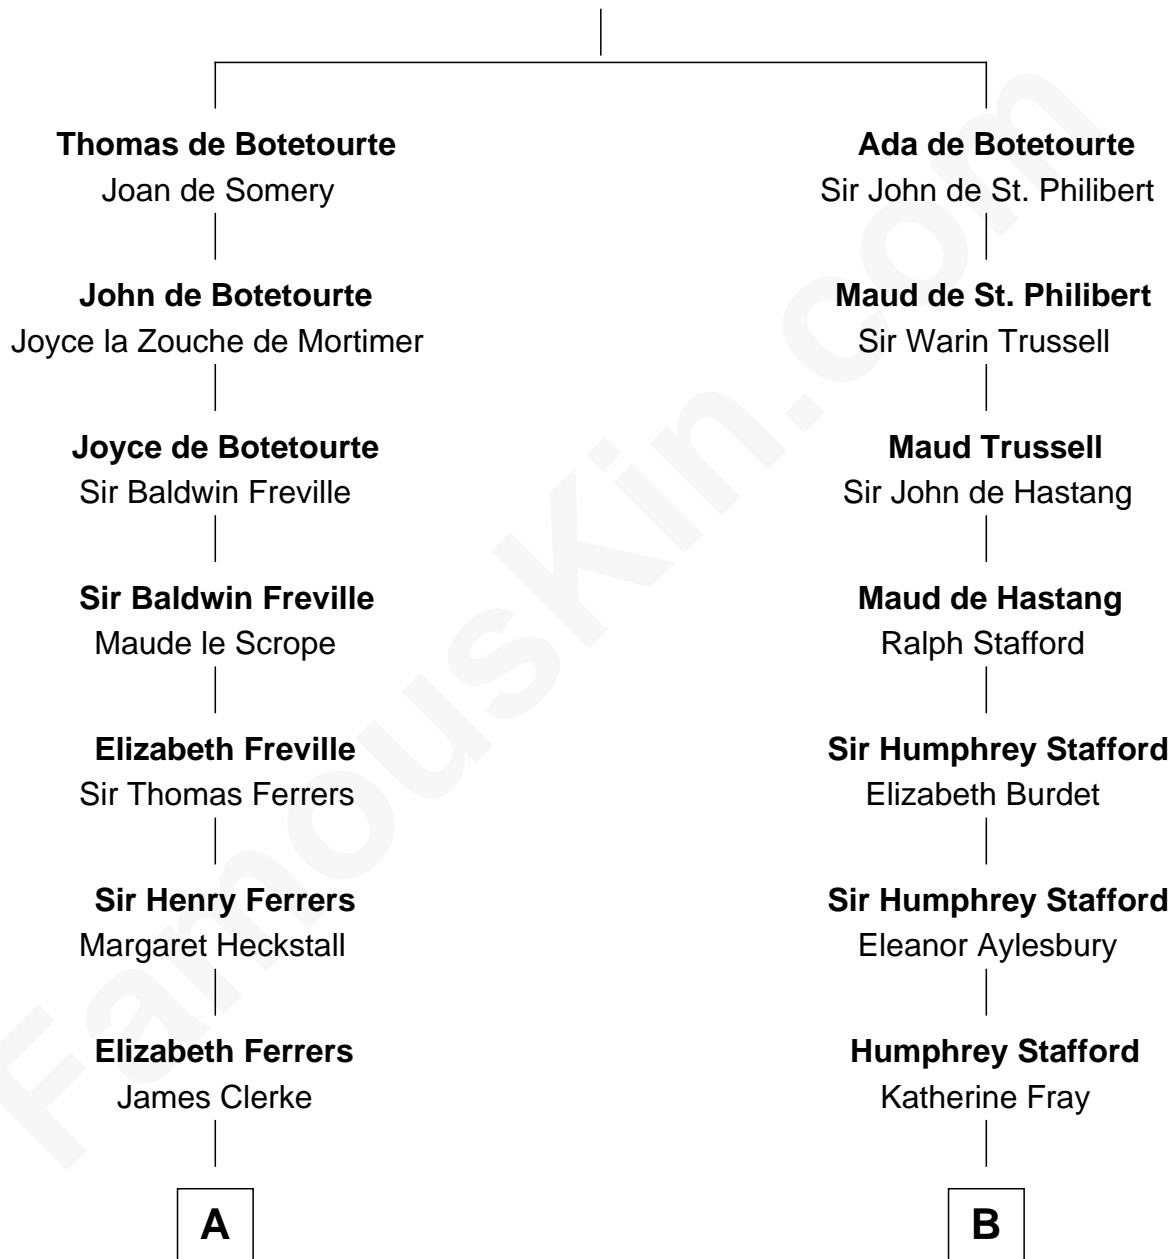

FamousKin.com Relationship Chart of

Hetty Green

"The Witch of Wall Street"

17th cousin 4 times removed of

Richard Nixon

37th U.S. President

John de Botetourte

Maud FitzThomas

C

—
Jacob Burdg

Miriam Matthews

—
Oliver Burdg

Jane M. Hemingway

—
Almira Park Burdg

Franklin Milhous

—
Hannah Milhous

Francis Anthony Nixon

—
Richard Nixon

37th U.S. President

FamousKin.com