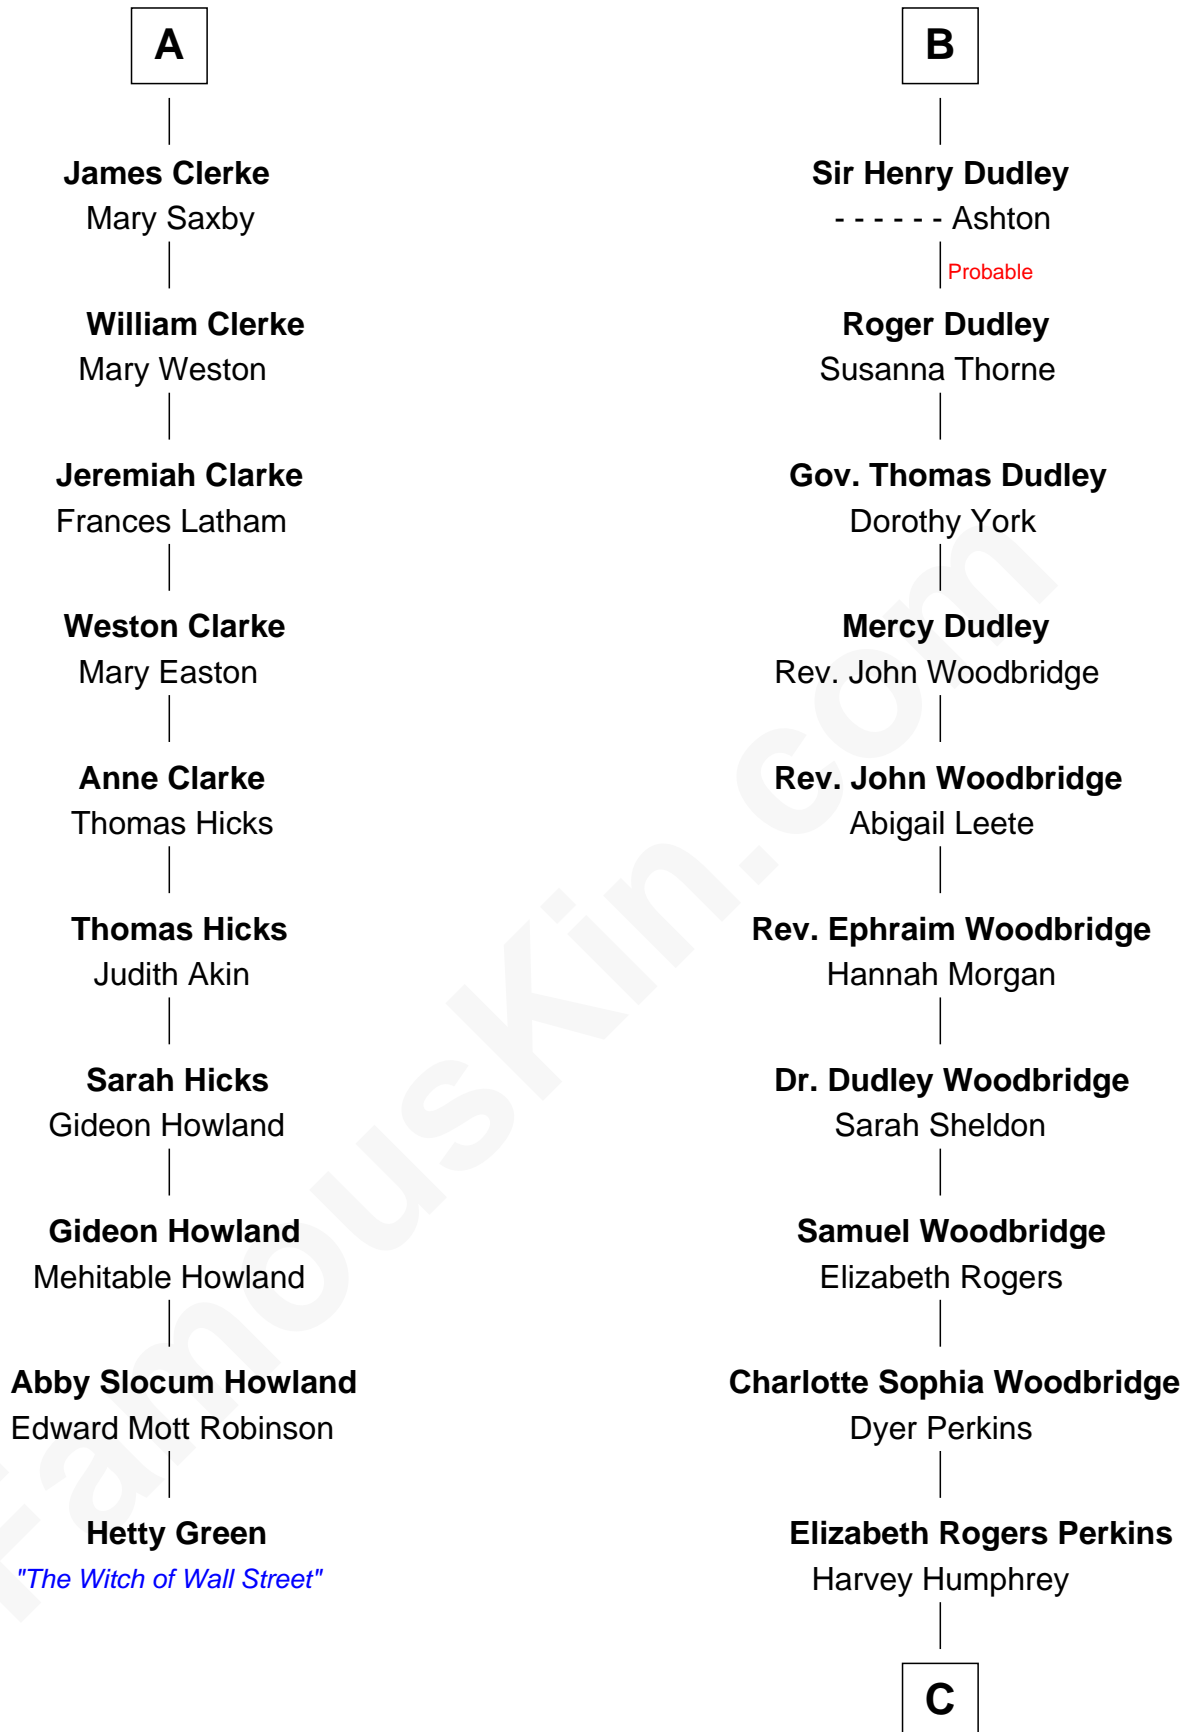

FamousKin.com Relationship Chart of

Hetty Green

"The Witch of Wall Street"

16th cousin 3 times removed of

Humphrey Bogart

Movie Actor

Sir William de Ros
Margery de Badlesmere

C