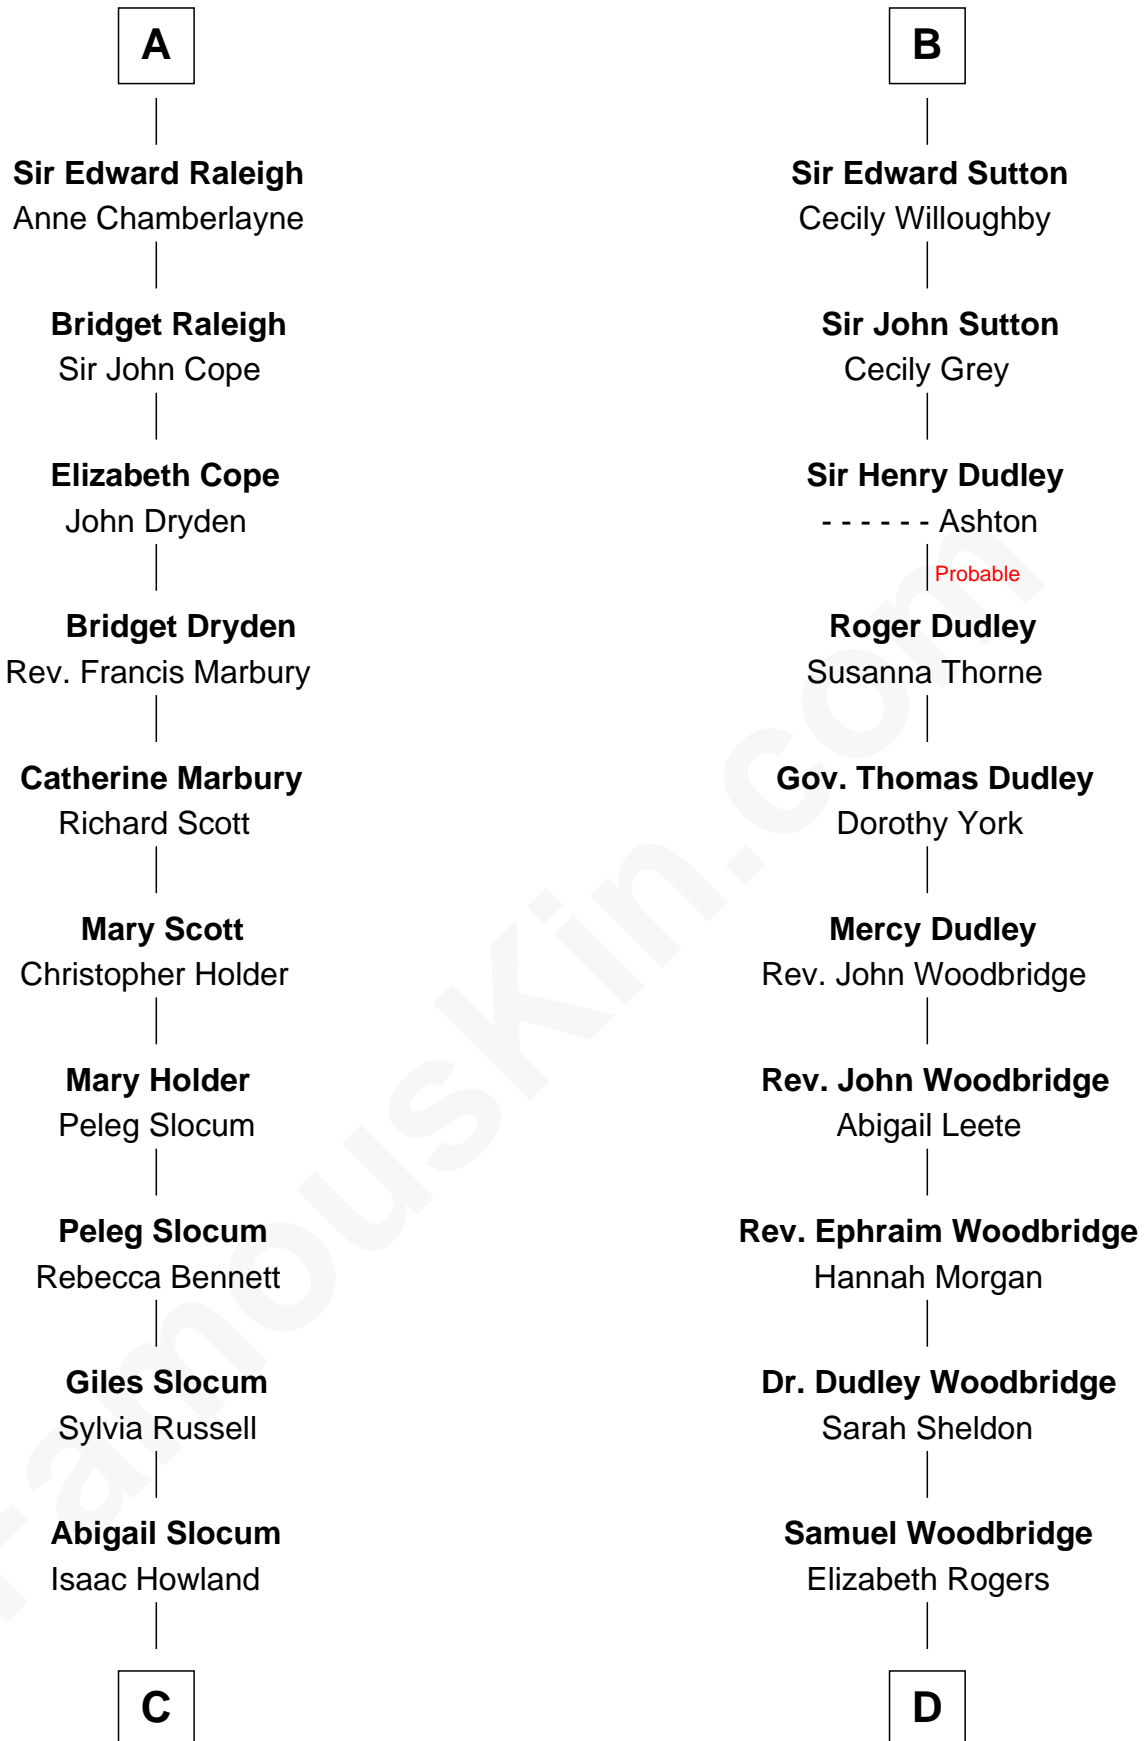

FamousKin.com

Relationship Chart of

Hetty Green

"The Witch of Wall Street"

19th cousin 2 times removed of

Humphrey Bogart
Movie Actor

Sir Hugh le Despencer
Isabella de Beauchamp

C

Mehitable Howland

Gideon Howland

Abby Slocum Howland

Edward Mott Robinson

Hetty Green

"The Witch of Wall Street"

D

Charlotte Sophia Woodbridge

Dyer Perkins

Elizabeth Rogers Perkins

Harvey Humphrey

John Perkins Humphrey

Frances Dewey Churchill

Maud Humphrey

Dr. Belmont Deforest Bogart

Humphrey Bogart