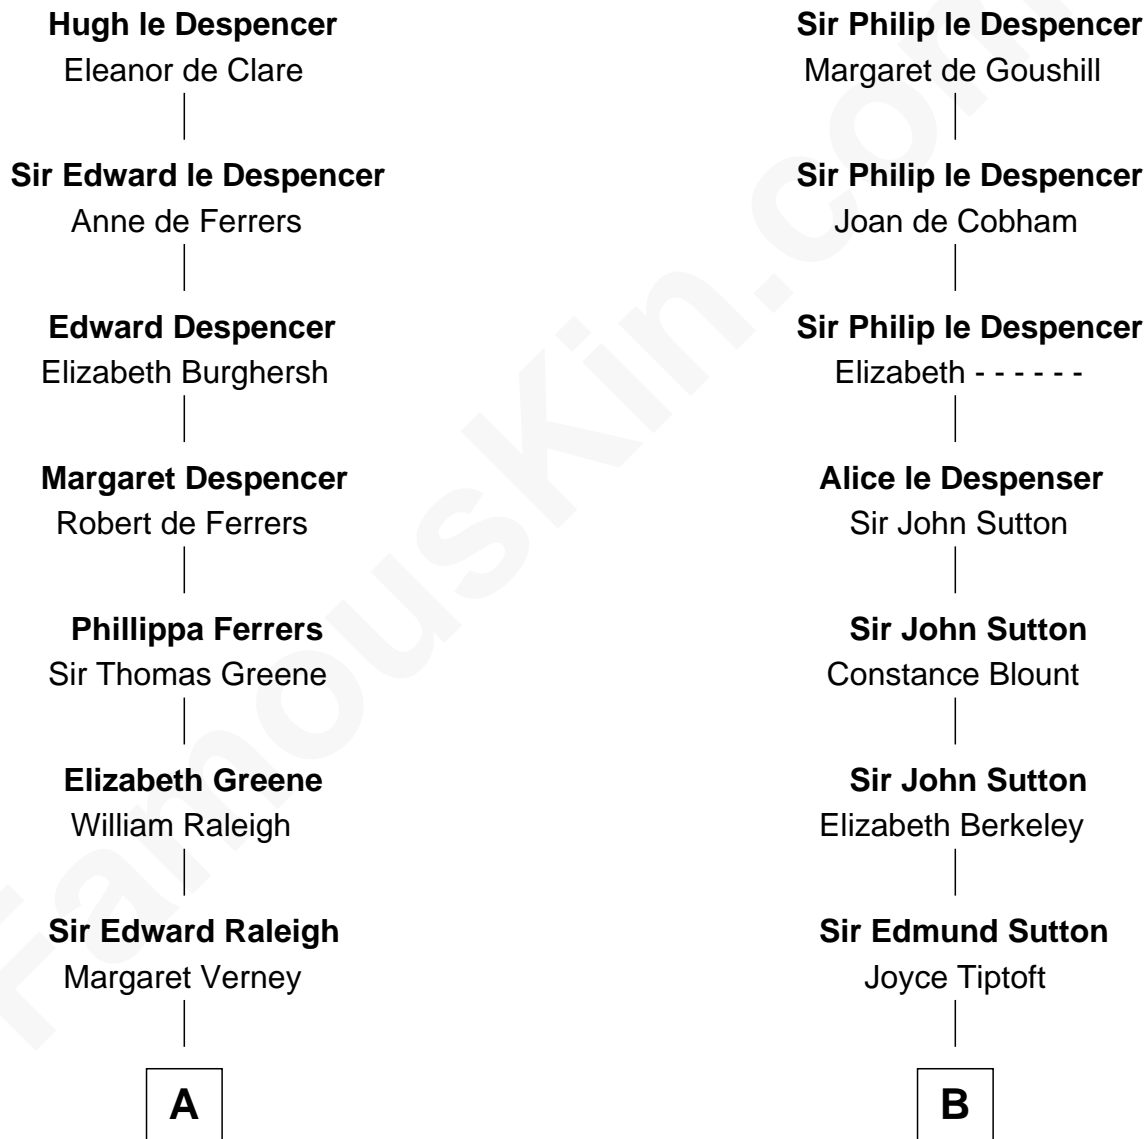

FamousKin.com

Relationship Chart of

Hetty Green

"The Witch of Wall Street"

19th cousin 2 times removed of

Humphrey Bogart
Movie Actor

Sir Hugh le Despencer
Isabella de Beauchamp

C

Mehitable Howland

Gideon Howland

Abby Slocum Howland

Edward Mott Robinson

Hetty Green

"The Witch of Wall Street"

D

Charlotte Sophia Woodbridge

Dyer Perkins

Elizabeth Rogers Perkins

Harvey Humphrey

John Perkins Humphrey

Frances Dewey Churchill

Maud Humphrey

Dr. Belmont Deforest Bogart

Humphrey Bogart