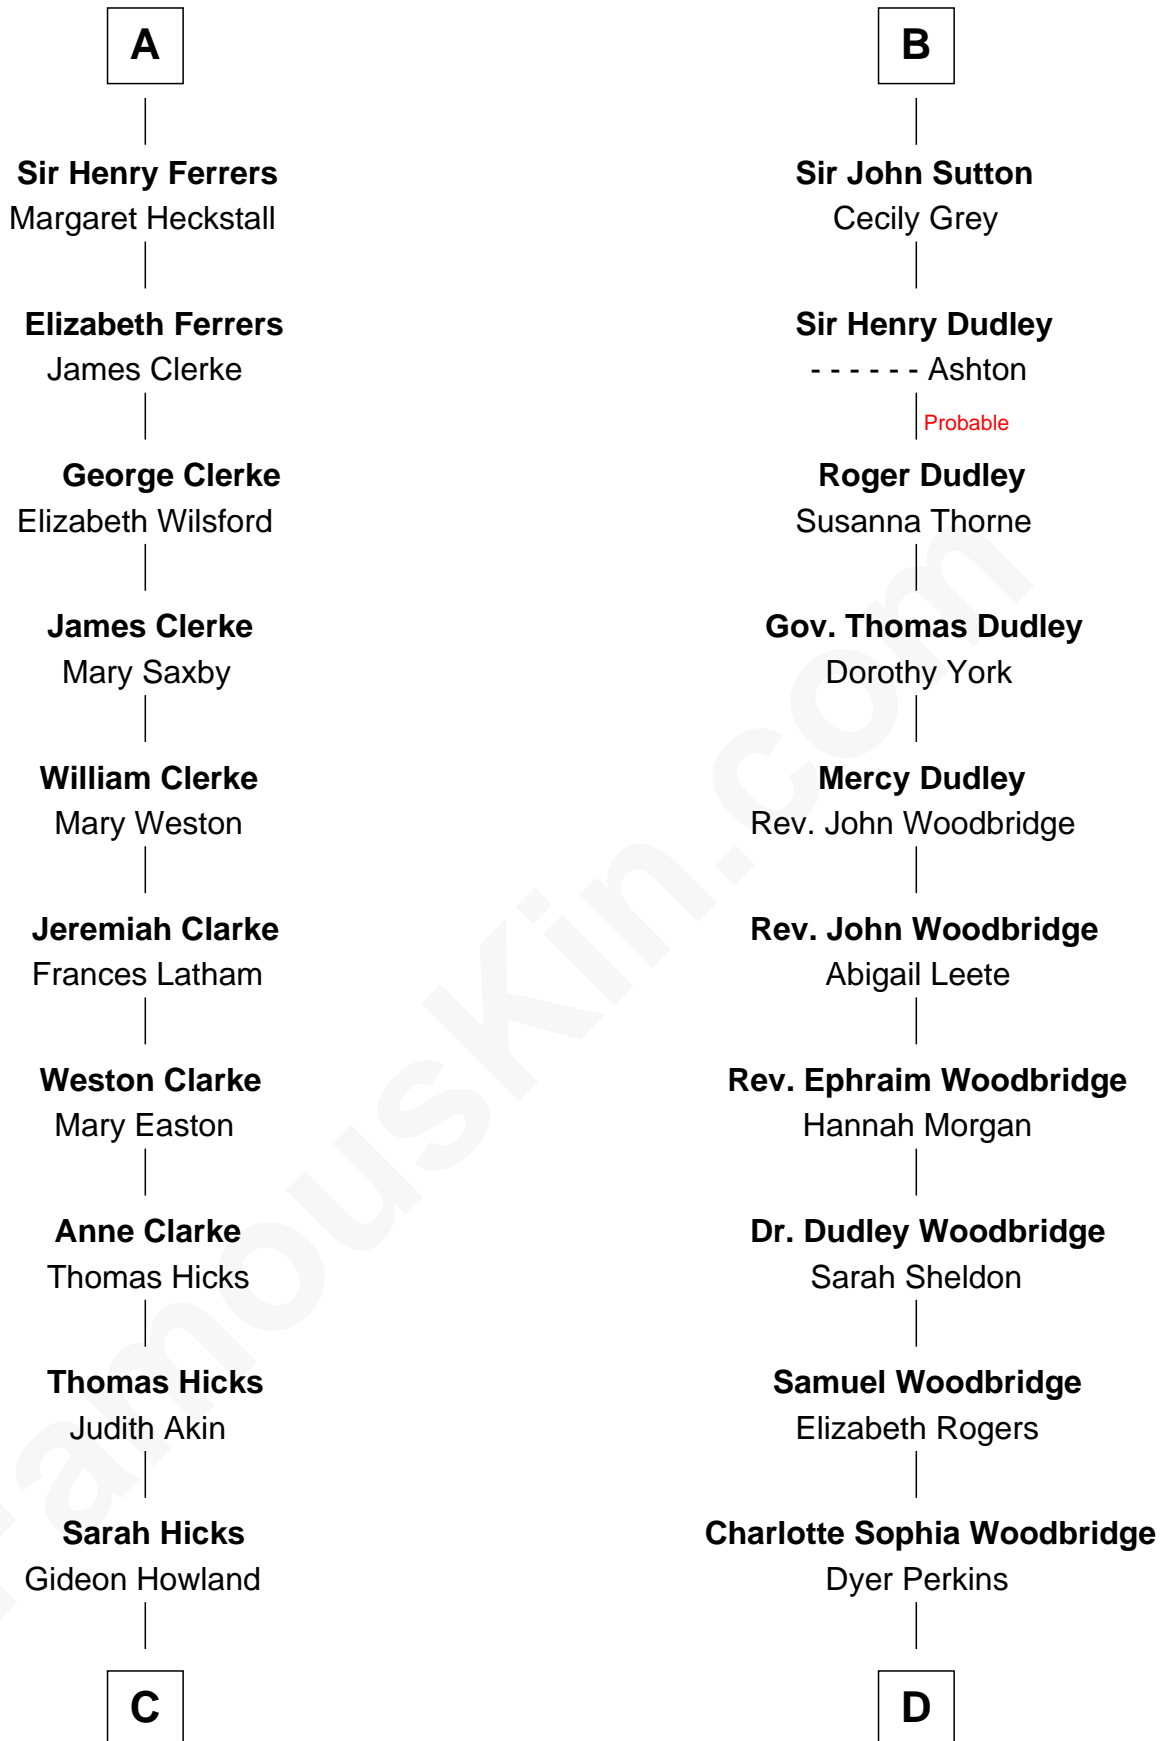

FamousKin.com Relationship Chart of

Hetty Green

"The Witch of Wall Street"

19th cousin 1 time removed of

Humphrey Bogart

Movie Actor

Sir William de Ferrers

Margaret de Quincy

Sir Thomas de Berkeley

Sir Maurice de Berkeley

Eve la Zouche

Thomas de Berkeley

Katherine de Clyvedon

Sir John Berkeley

Elizabeth Betteshorne

Elizabeth Berkeley

Sir John Sutton

Sir Edmund Sutton

Joyce Tiptoft

Sir Edward Sutton

Cecily Willoughby

B

C

Gideon Howland
Mehitable Howland

Abby Slocum Howland
Edward Mott Robinson

Hetty Green
"The Witch of Wall Street"

D

Elizabeth Rogers Perkins
Harvey Humphrey

John Perkins Humphrey
Frances Dewey Churchill

Maud Humphrey
Dr. Belmont Deforest Bogart