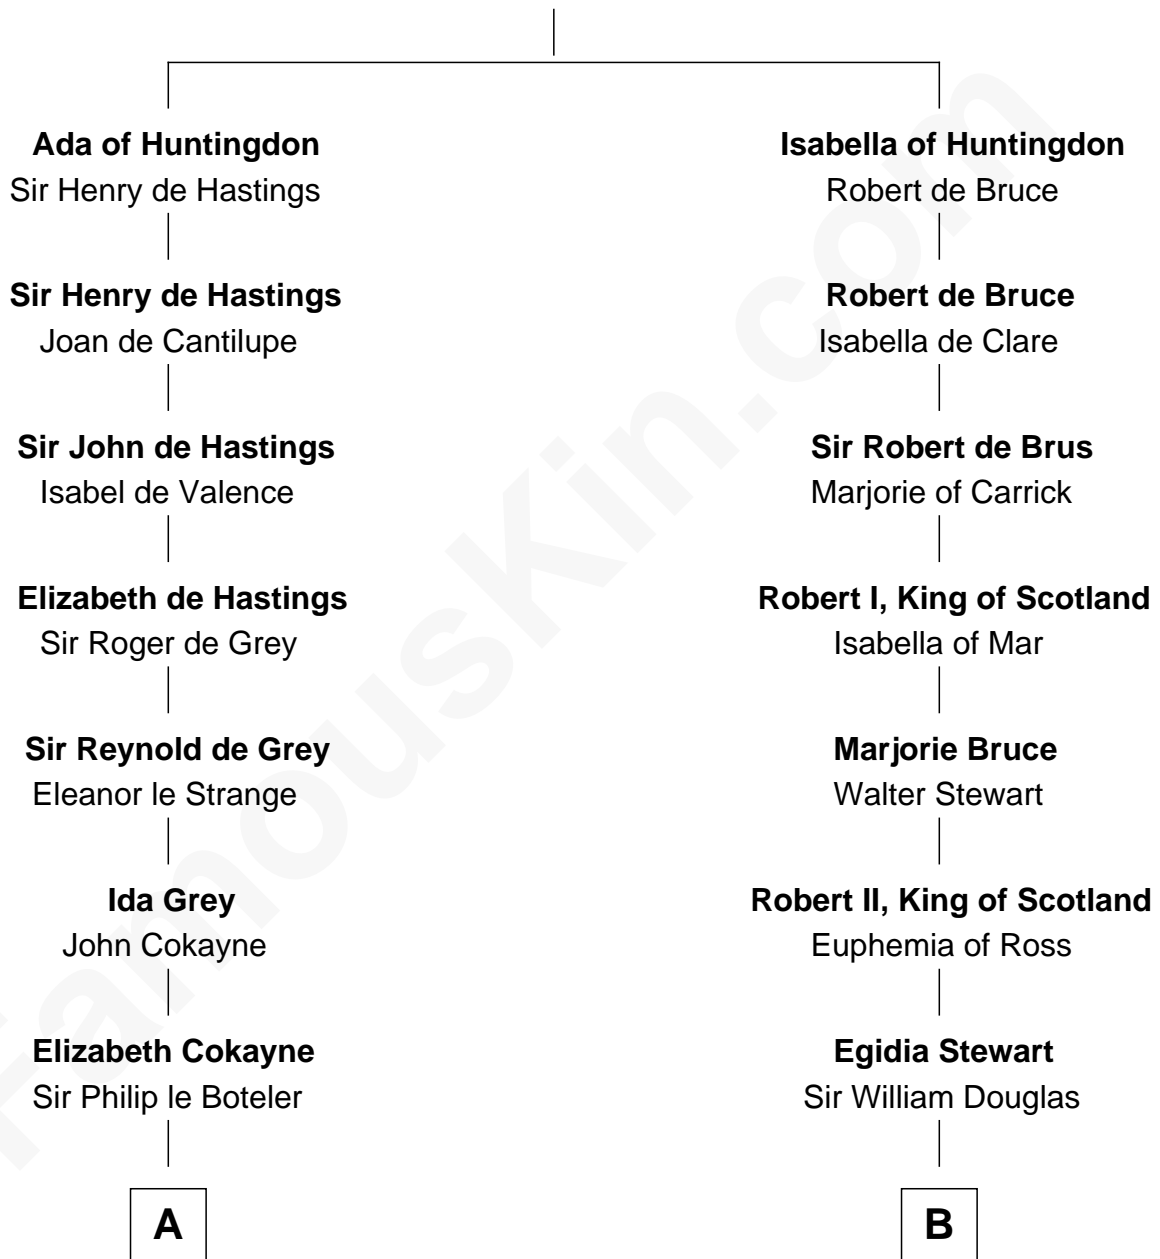

# FamousKin.com Relationship Chart of

**Hetty Green**

*"The Witch of Wall Street"*

17th cousin 4 times removed of

**Patrick Henry**

*1st and 6th Governor of Virginia*

**David of Huntingdon**

Maud of Chester

**C**

—  
**Thomas Hicks**

Judith Akin

—  
**Sarah Hicks**

Gideon Howland

—  
**Gideon Howland**

Mehitable Howland

—  
**Abby Slocum Howland**

Edward Mott Robinson

—  
**Hetty Green**

*"The Witch of Wall Street"*

FamousKin.com