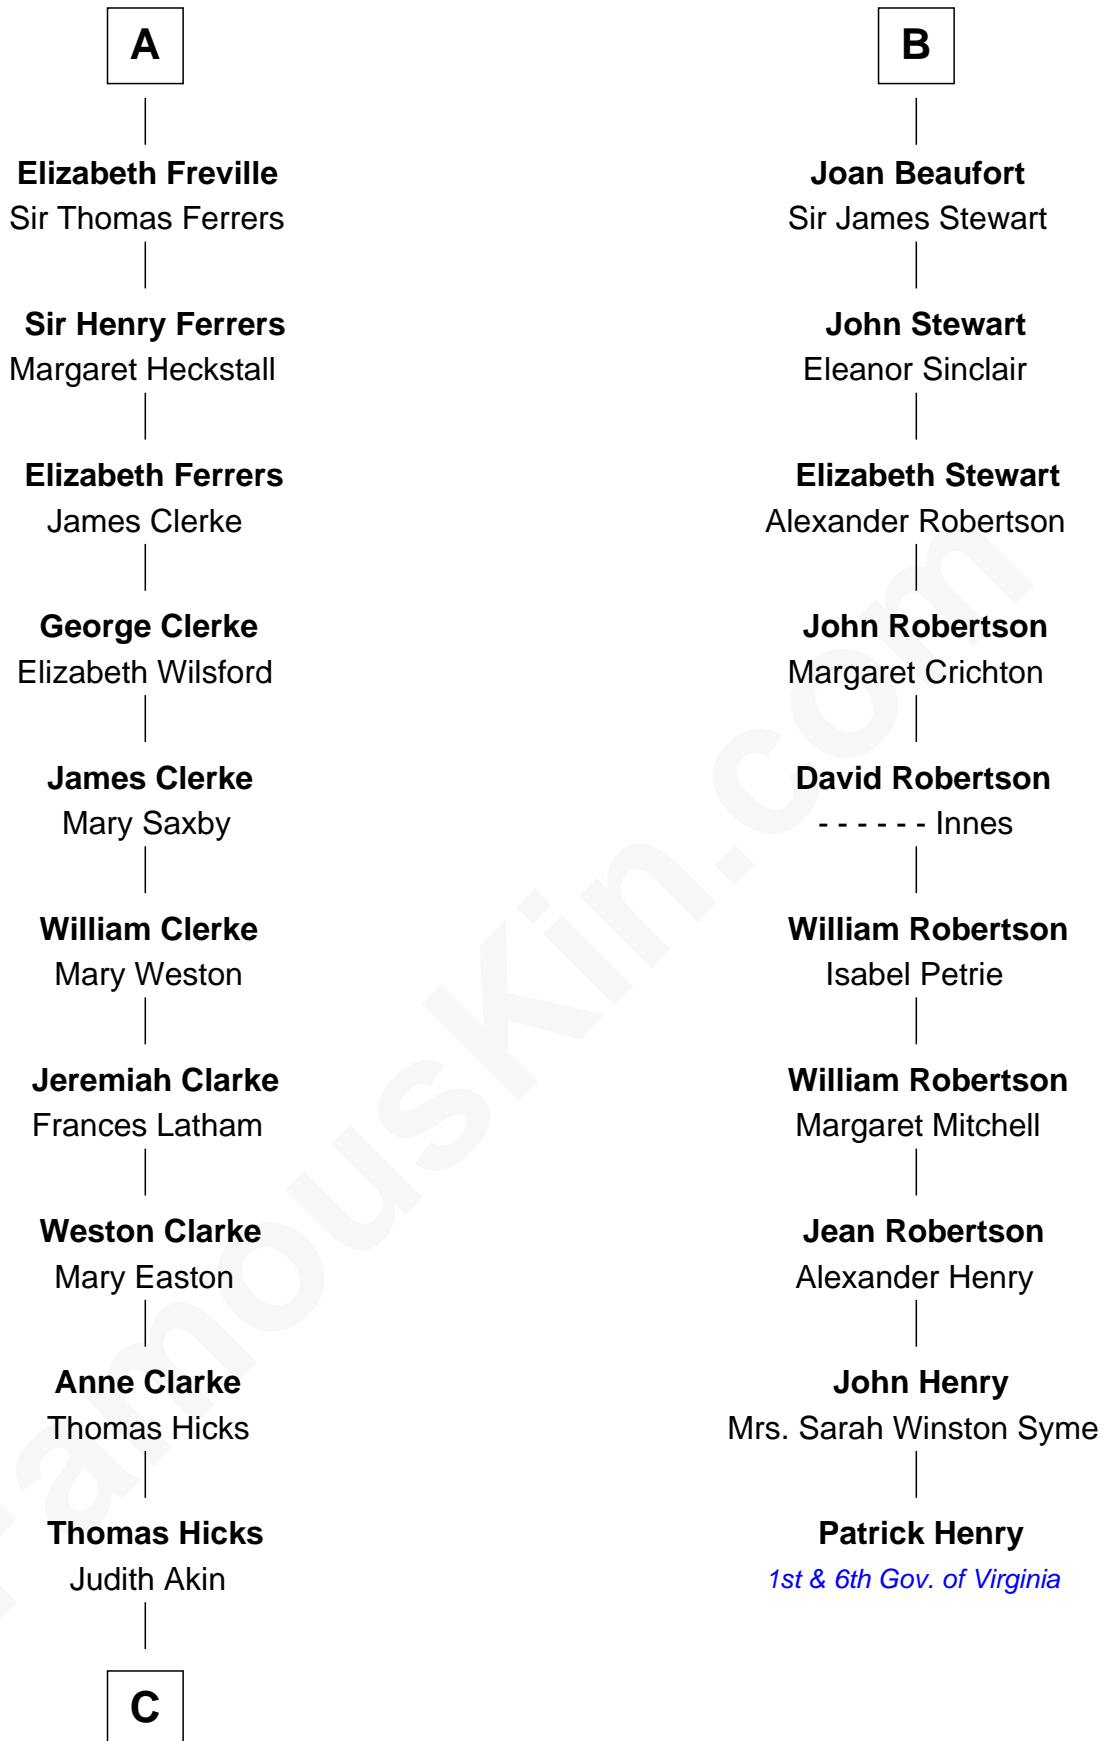

FamousKin.com Relationship Chart of

Hetty Green

"The Witch of Wall Street"

16th cousin 4 times removed of

Patrick Henry

1st and 6th Governor of Virginia

Sir William Longespee

Ela of Salisbury

C

—
Sarah Hicks

Gideon Howland

—
Gideon Howland

Mehitable Howland

—
Abby Slocum Howland

Edward Mott Robinson

—
Hetty Green

"The Witch of Wall Street"

FamousKin.com